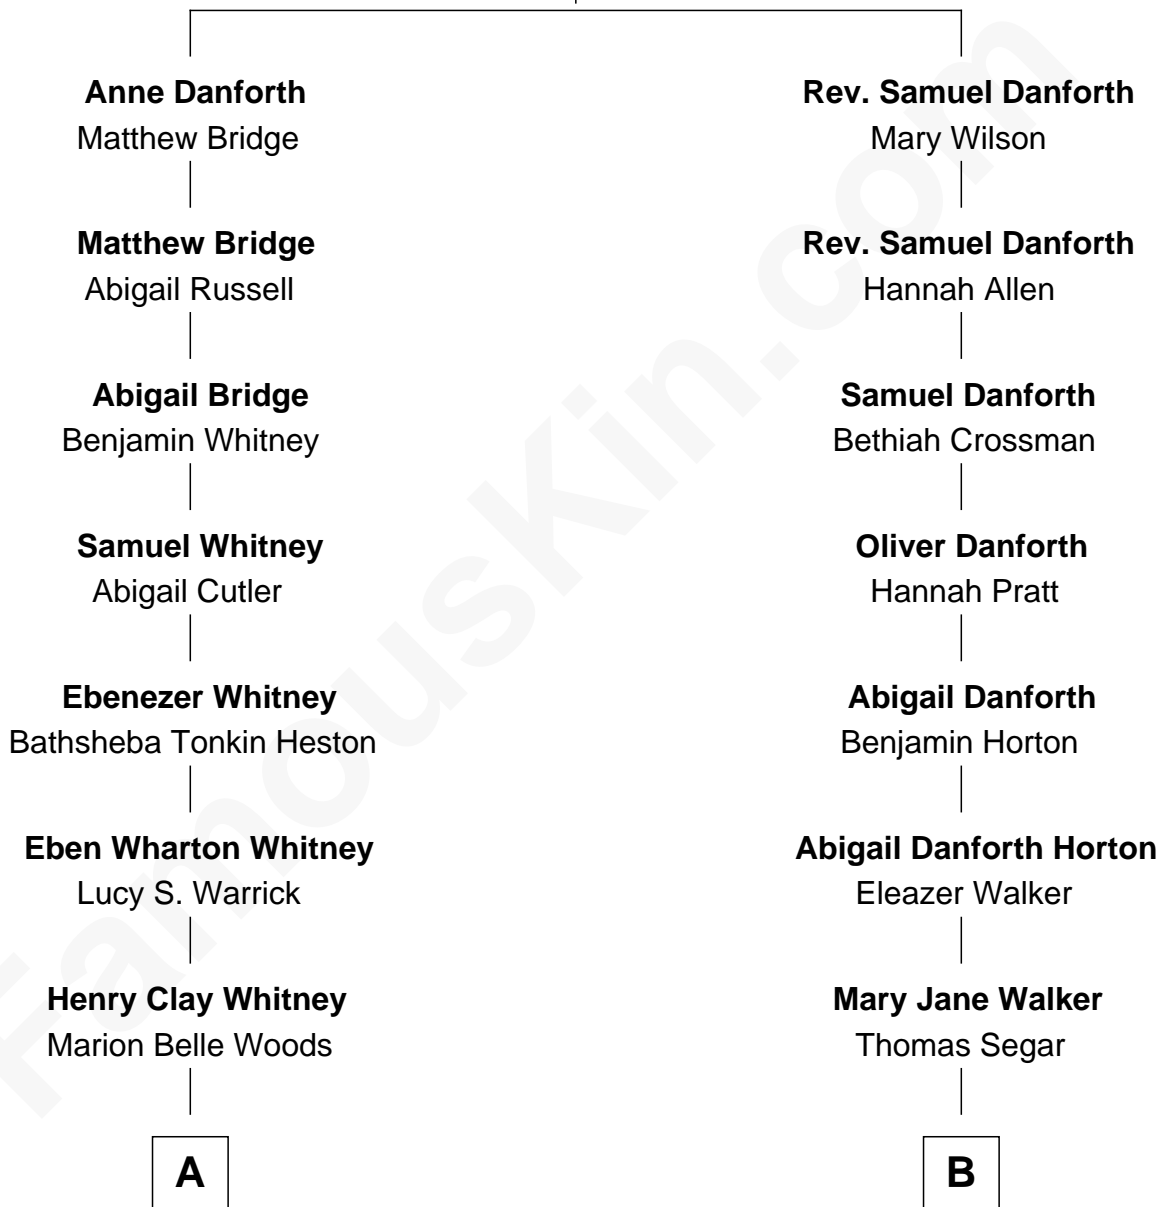

FamousKin.com Relationship Chart of

Meredith Baxter

TV and Movie Actress

8th cousin 1 time removed of

E. C. Segar

Cartoonist (Popeye creator)

Nicholas Danforth

Elizabeth Barber

A

Harry C. Whitney
Martha Mae Wilkerson

Nancy Ann Whitney
John Thomas Baxter

Meredith Baxter
TV and Movie Actress

B

Amzi Andrews Segar
Erma Irene Crisler

E. C. Segar
Cartoonist

FamousKin.com