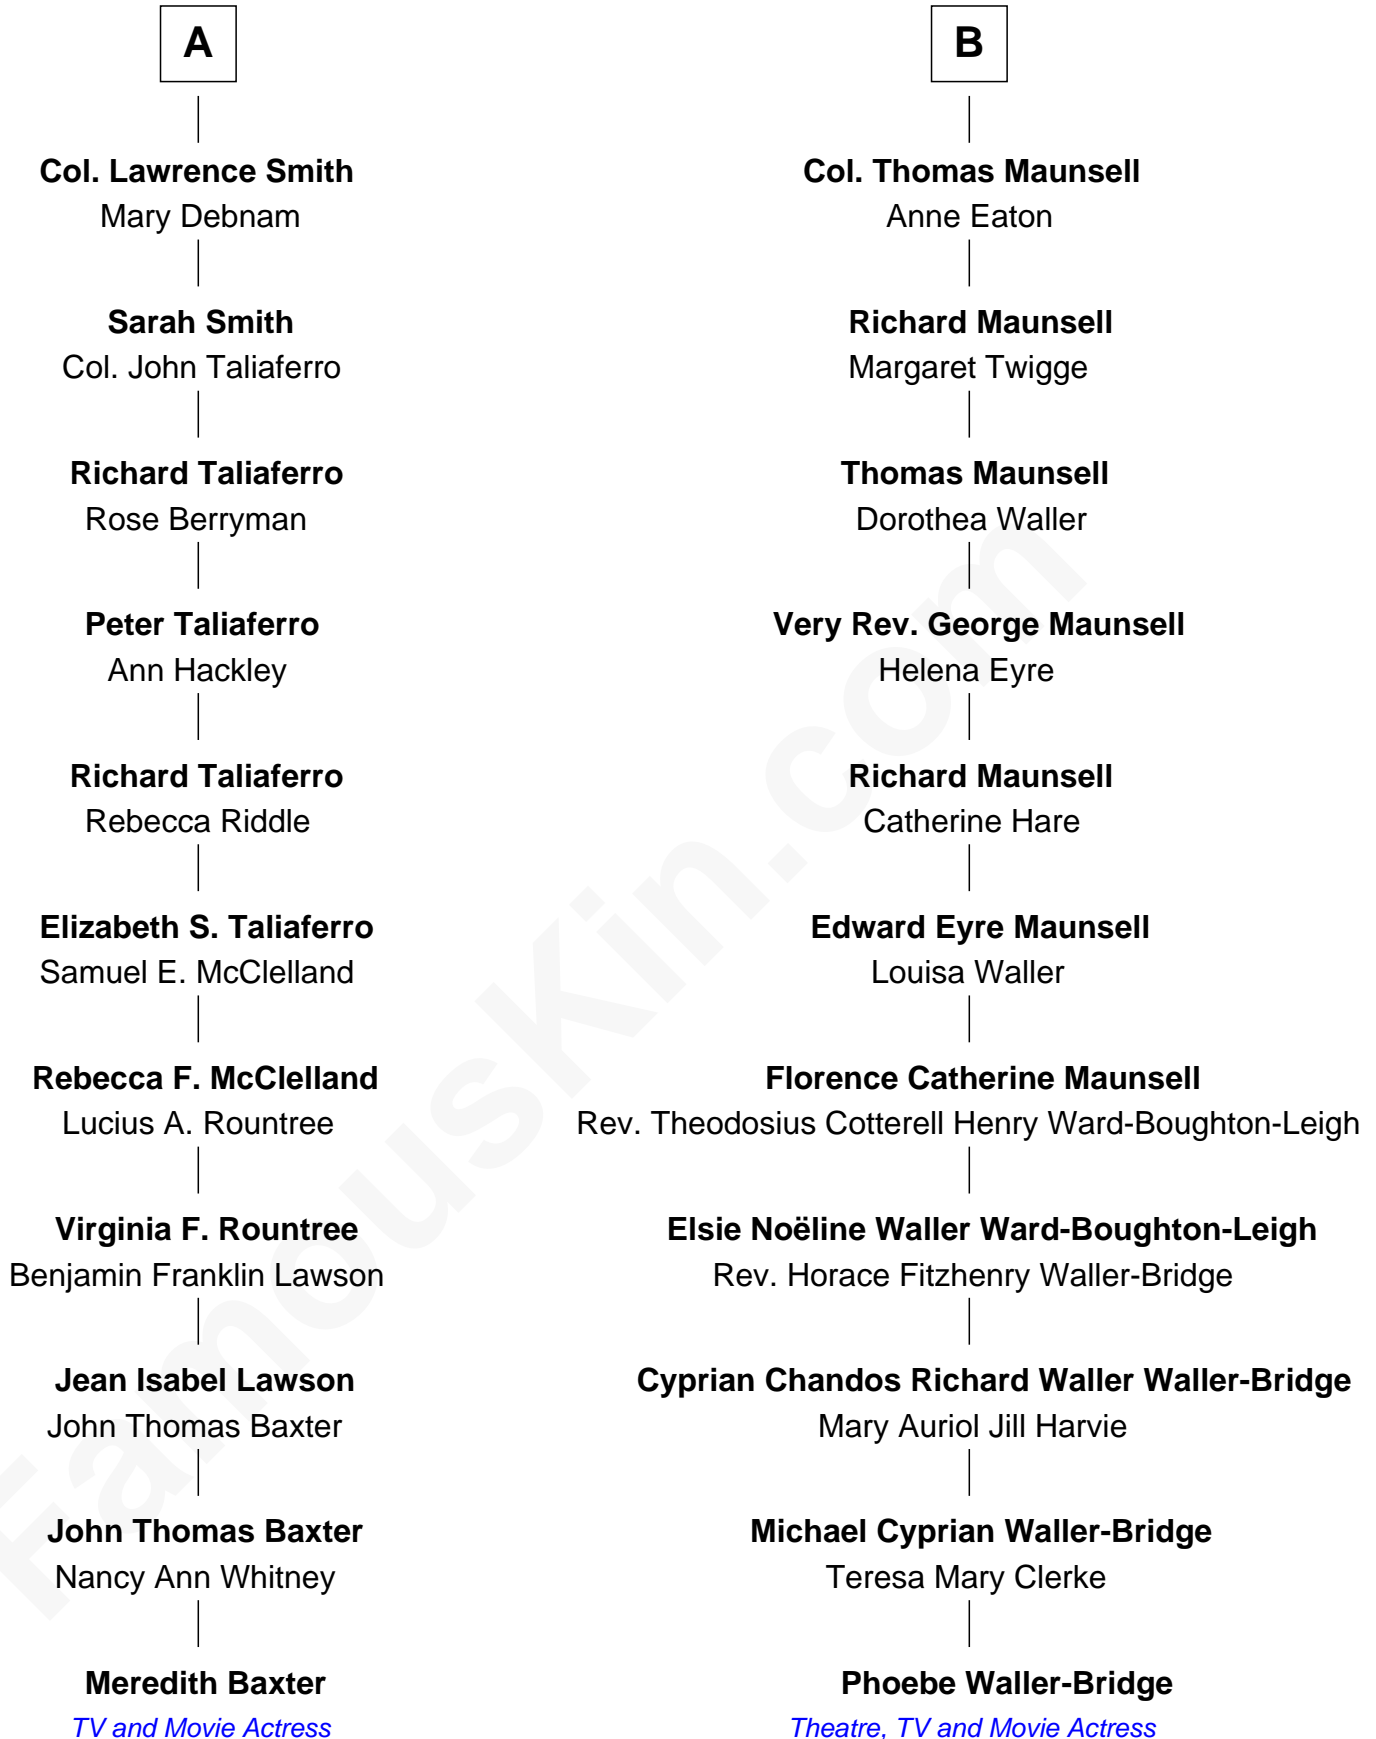

# FamousKin.com Relationship Chart of

**Meredith Baxter**

*TV and Movie Actress*

17th cousin of

**Phoebe Waller-Bridge**

*Theatre, TV and Movie Actress*

**Richard Sherburne**

Alice Hamerton

Phoebe Waller-Bridge photo by [Raph\\_PH](#) (CC BY 2.0)