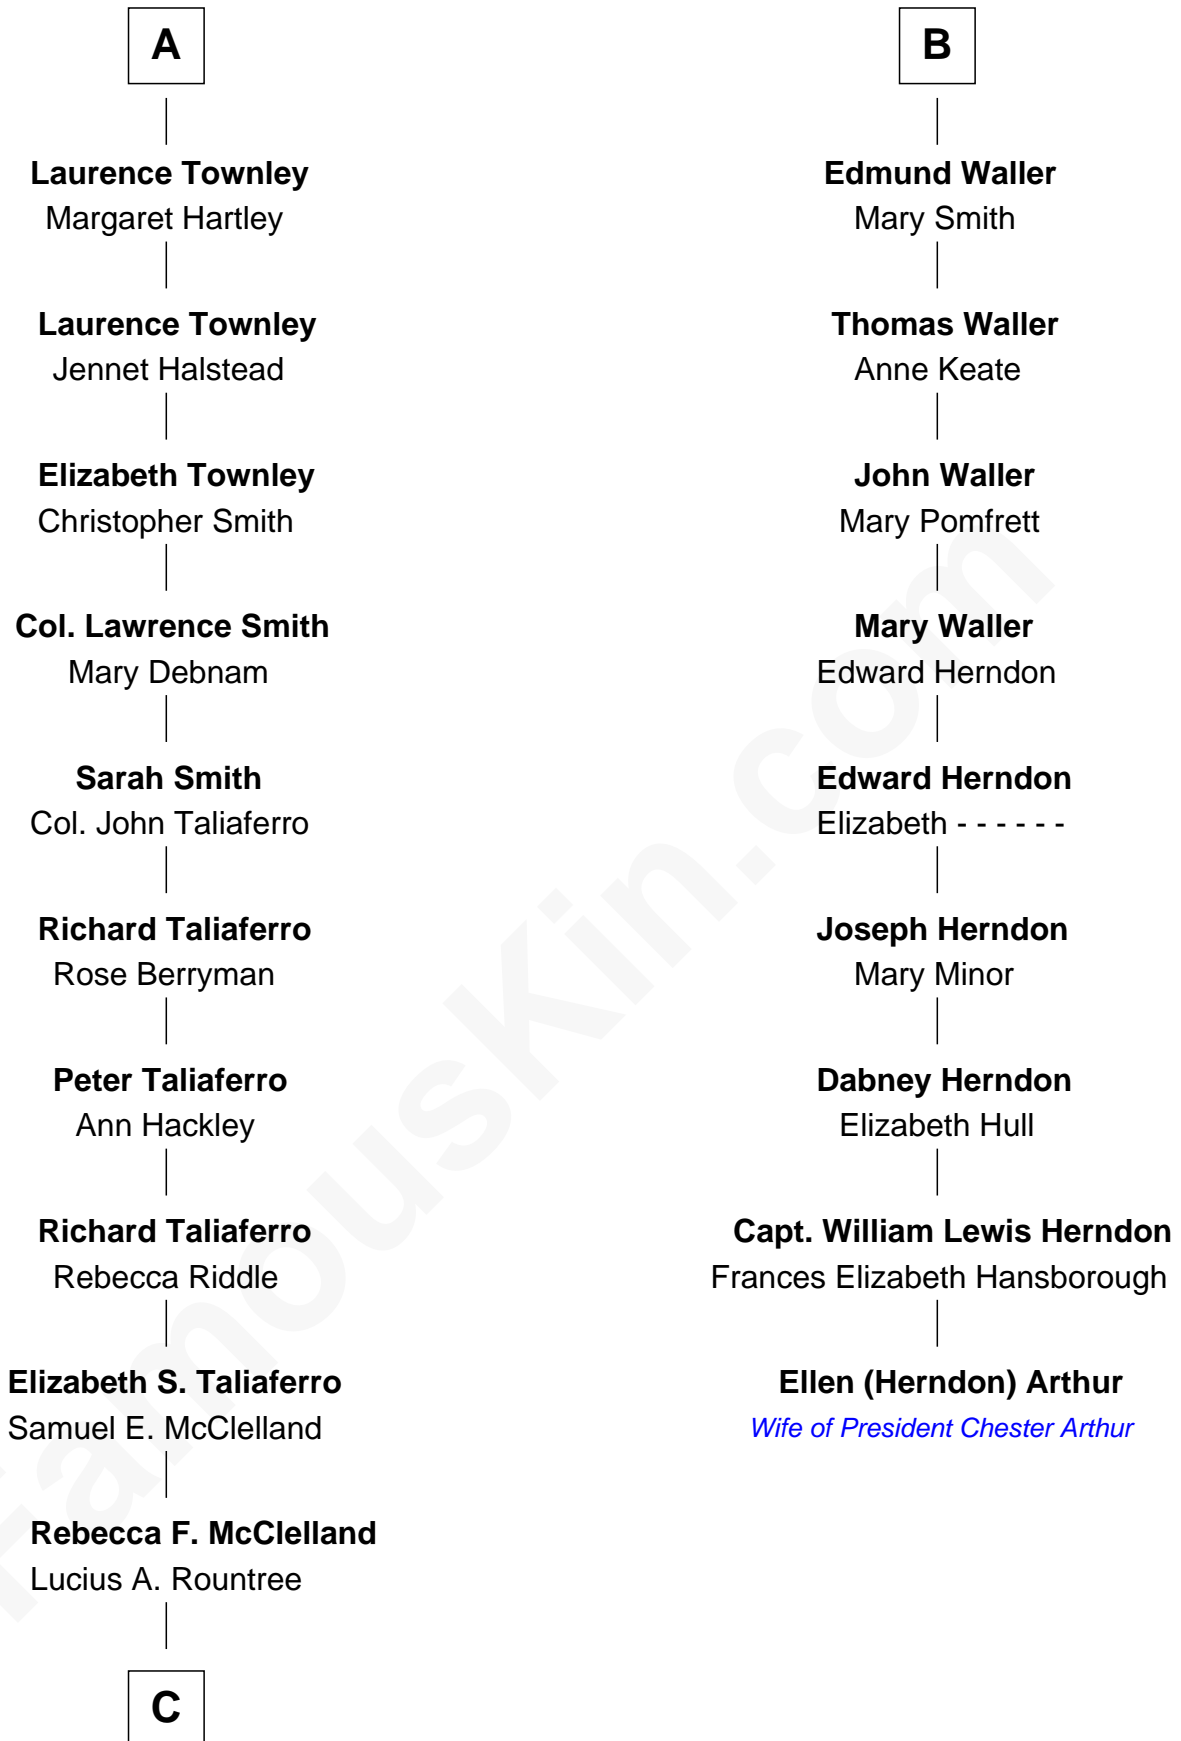

FamousKin.com
Relationship Chart of
Meredith Baxter
TV and Movie Actress

15th cousin 5 times removed of
Ellen (Herndon) Arthur
Wife of President Chester A. Arthur

C

—
Virginia F. Rountree
Benjamin Franklin Lawson

—
Jean Isabel Lawson
John Thomas Baxter

—
John Thomas Baxter
Nancy Ann Whitney

—
Meredith Baxter
TV and Movie Actress

FamousKin.com