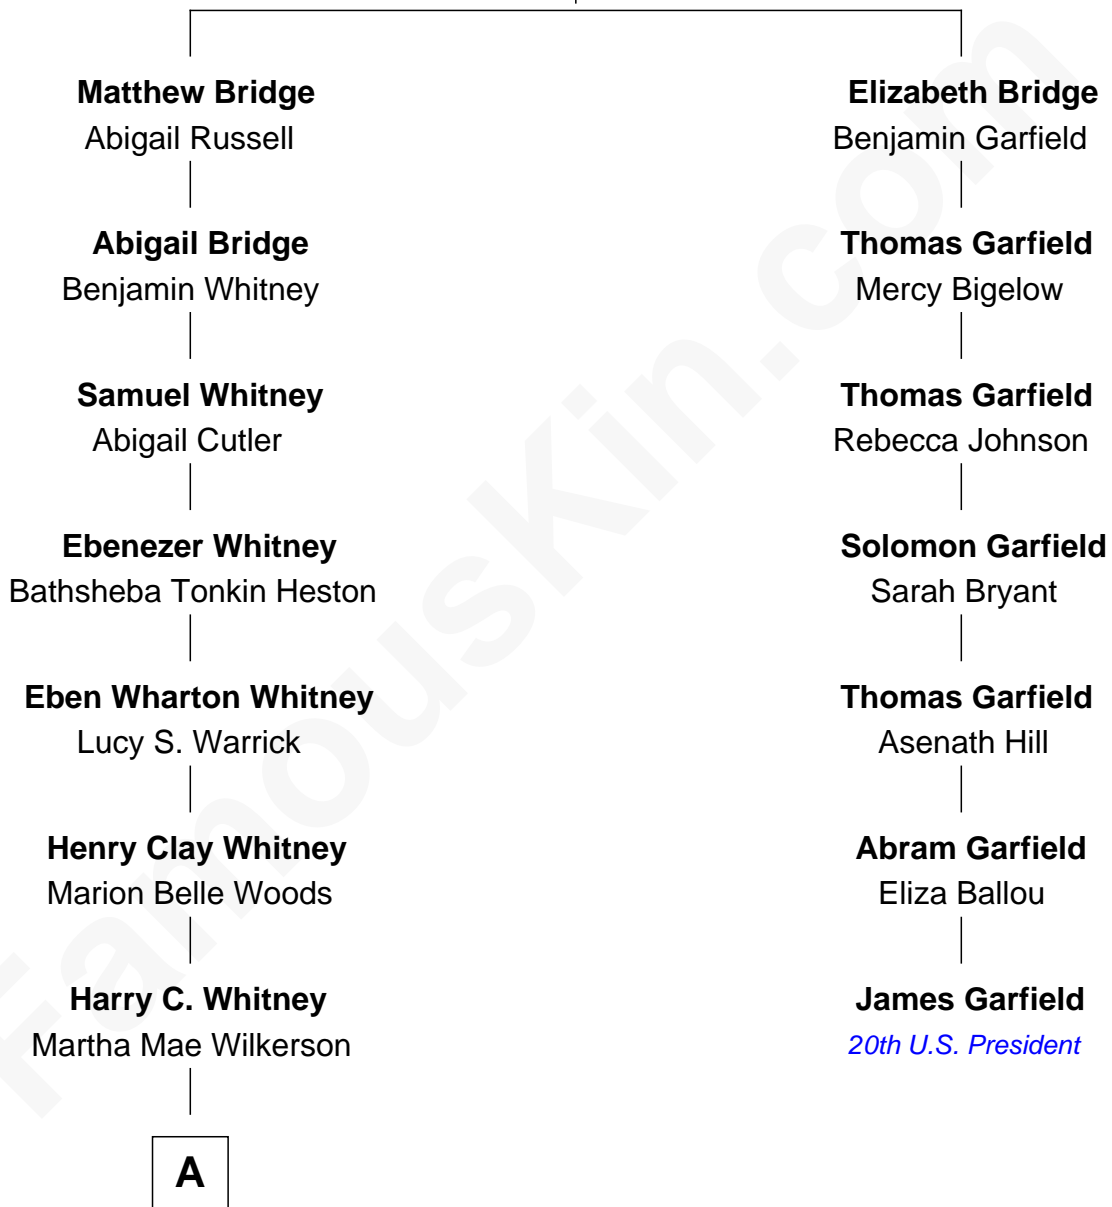

FamousKin.com Relationship Chart of

Meredith Baxter

TV and Movie Actress

6th cousin 2 times removed of

James Garfield

20th U.S. President

Matthew Bridge

Anne Danforth

A

—
Nancy Ann Whitney

John Thomas Baxter

—
Meredith Baxter

TV and Movie Actress

FamousKin.com