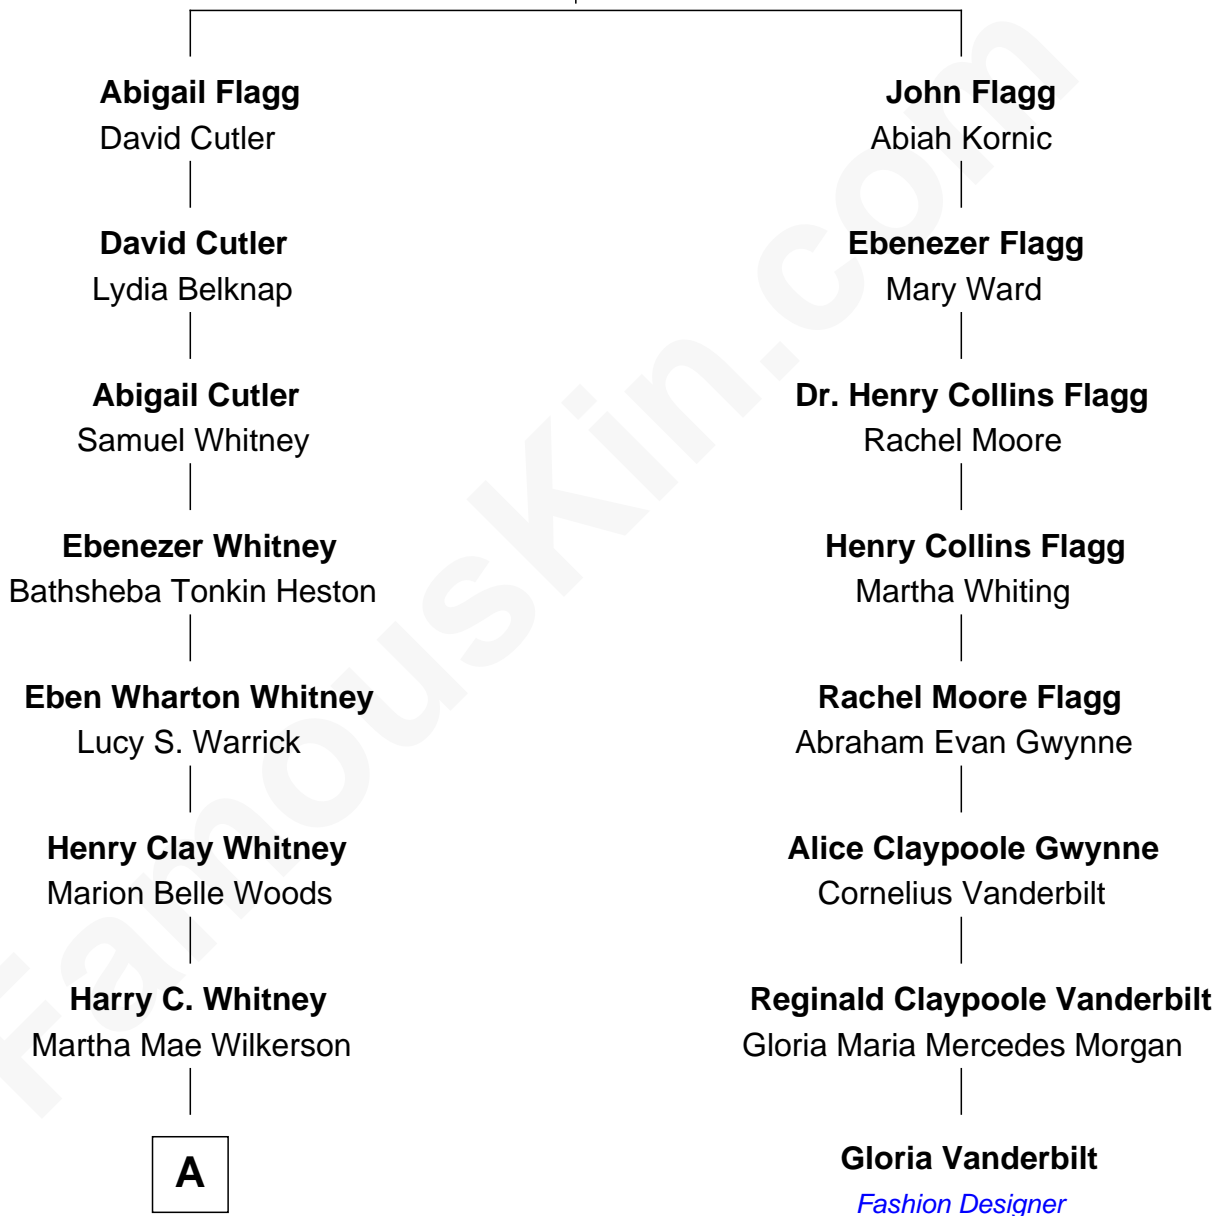

FamousKin.com Relationship Chart of

Meredith Baxter

TV and Movie Actress

7th cousin 1 time removed of

Gloria Vanderbilt

Fashion Designer

Gershom Flagg
Hannah Leffingwell

A

|
Nancy Ann Whitney

John Thomas Baxter

|
Meredith Baxter

TV and Movie Actress

FamousKin.com