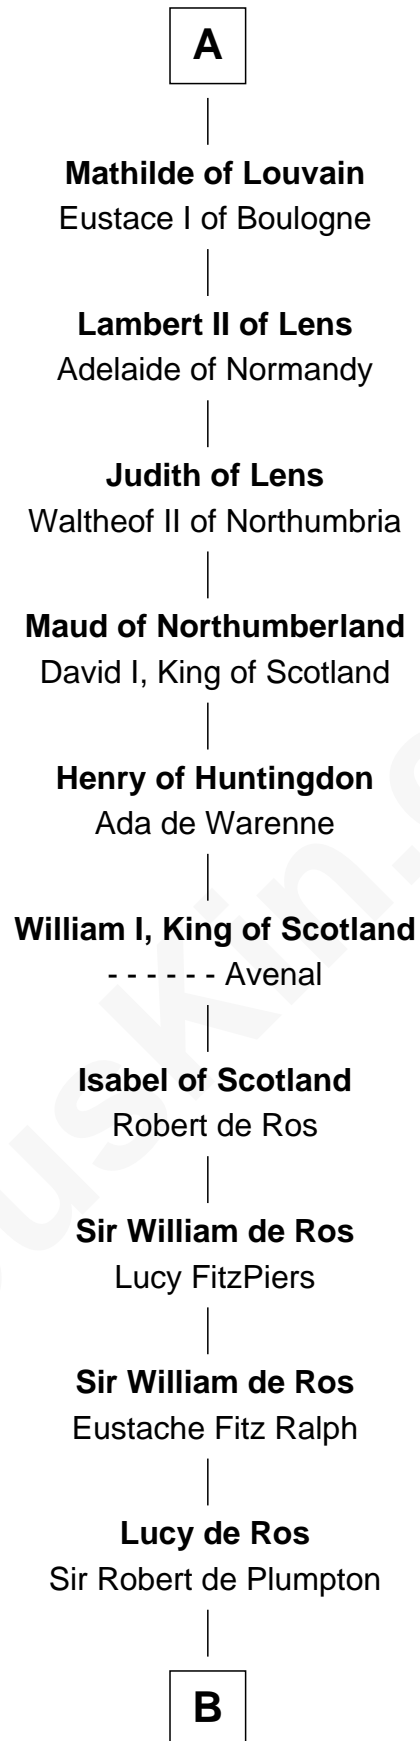

# FamousKin.com Relationship Chart of

**Meredith Baxter**

*TV and Movie Actress*

38th Great-granddaughter of

**Charlemagne**

*King of the Franks*

**B**

**Sir William de Plumpton**

Christiana de Mowbray

**Alice Plumpton**

Sir Richard de Sherburne

**Margaret de Sherburne**

Richard de Bayley

**Richard Sherburne**

Agnes Harington

**Richard Sherburne**

Alice Hamerton

**Isabel Sherburne**

John Townley

**Laurence Townley**

**Henry Townley**

**Laurence Townley**

Hellen Hesketh

**Laurence Townley**