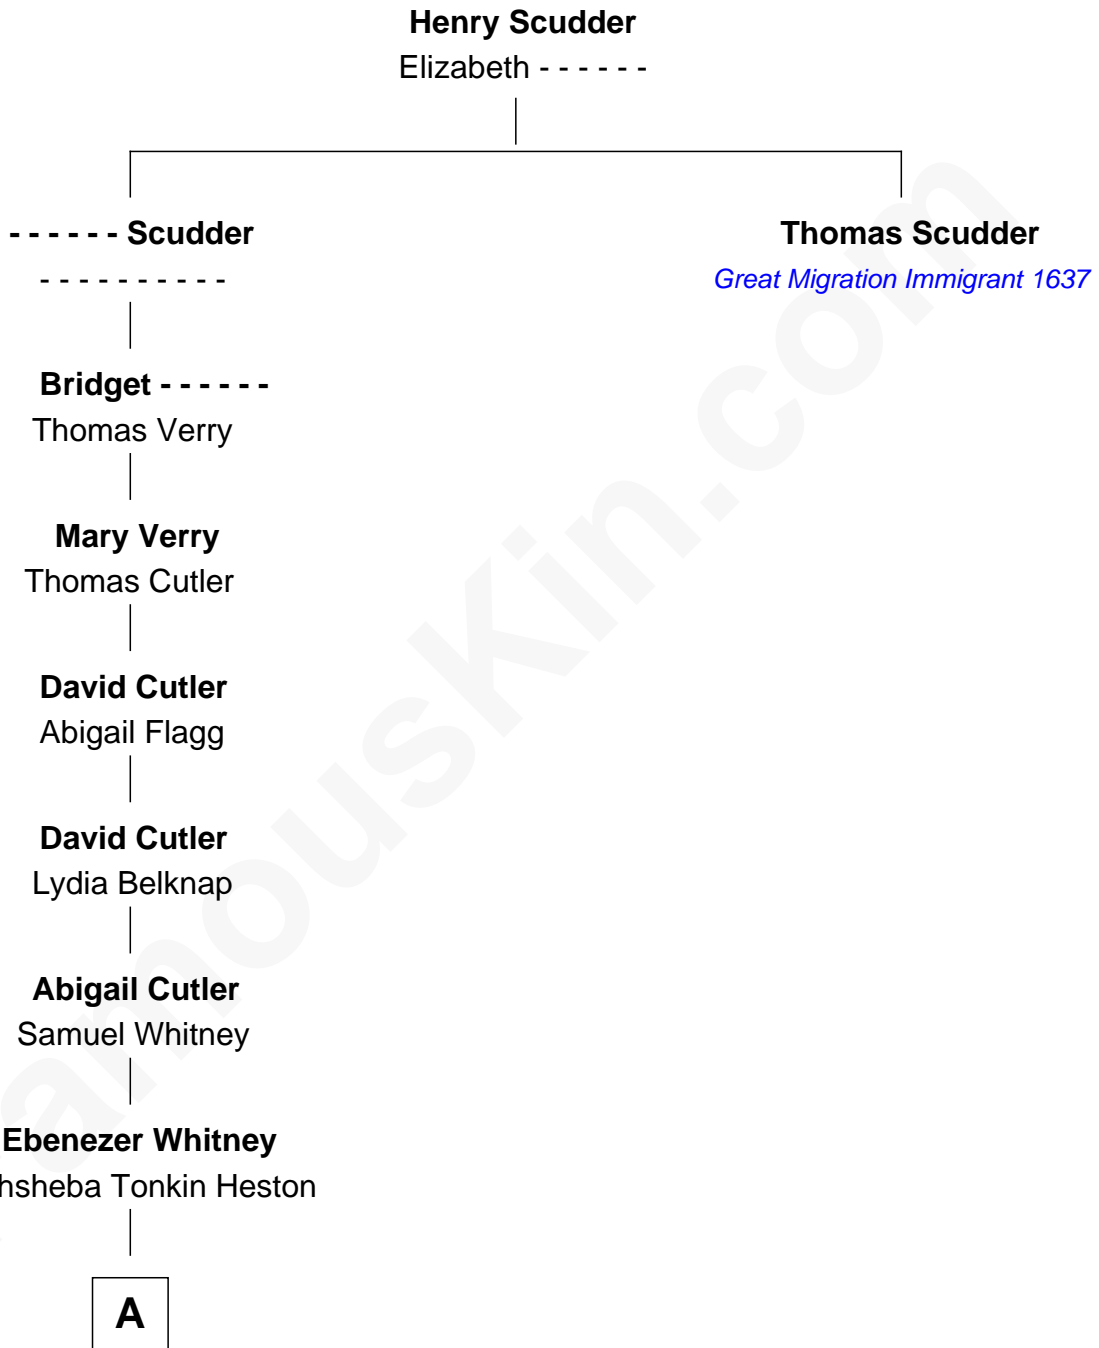

# FamousKin.com Relationship Chart of

**Meredith Baxter**

*TV and Movie Actress*

9th great-grandniece of

**Thomas Scudder**

*(c1586 - c1658) Great Migration Immigrant 1637*

**A**

—  
**Eben Wharton Whitney**

Lucy S. Warrick

—  
**Henry Clay Whitney**

Marion Belle Woods

—  
**Harry C. Whitney**

Martha Mae Wilkerson

—  
**Nancy Ann Whitney**

John Thomas Baxter

—  
**Meredith Baxter**