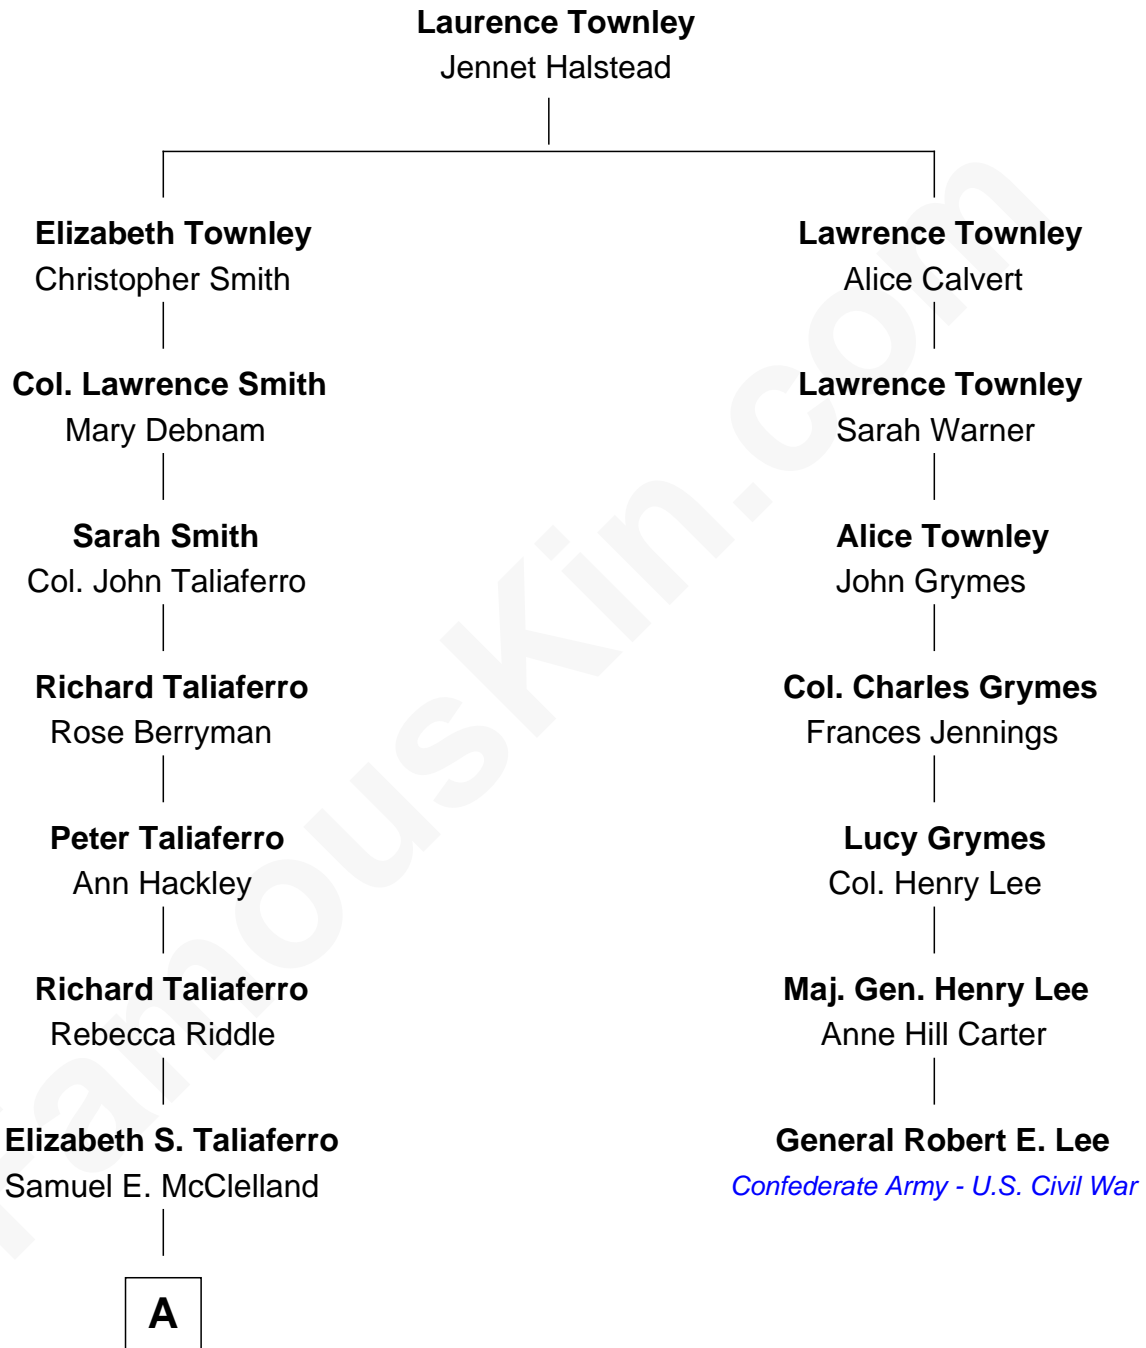

FamousKin.com Relationship Chart of

Meredith Baxter

TV and Movie Actress

6th cousin 5 times removed of

General Robert E. Lee

Confederate Army - U.S. Civil War

A

Rebecca F. McClelland

Lucius A. Rountree

Virginia F. Rountree

Benjamin Franklin Lawson

Jean Isabel Lawson

John Thomas Baxter

John Thomas Baxter

Nancy Ann Whitney

Meredith Baxter