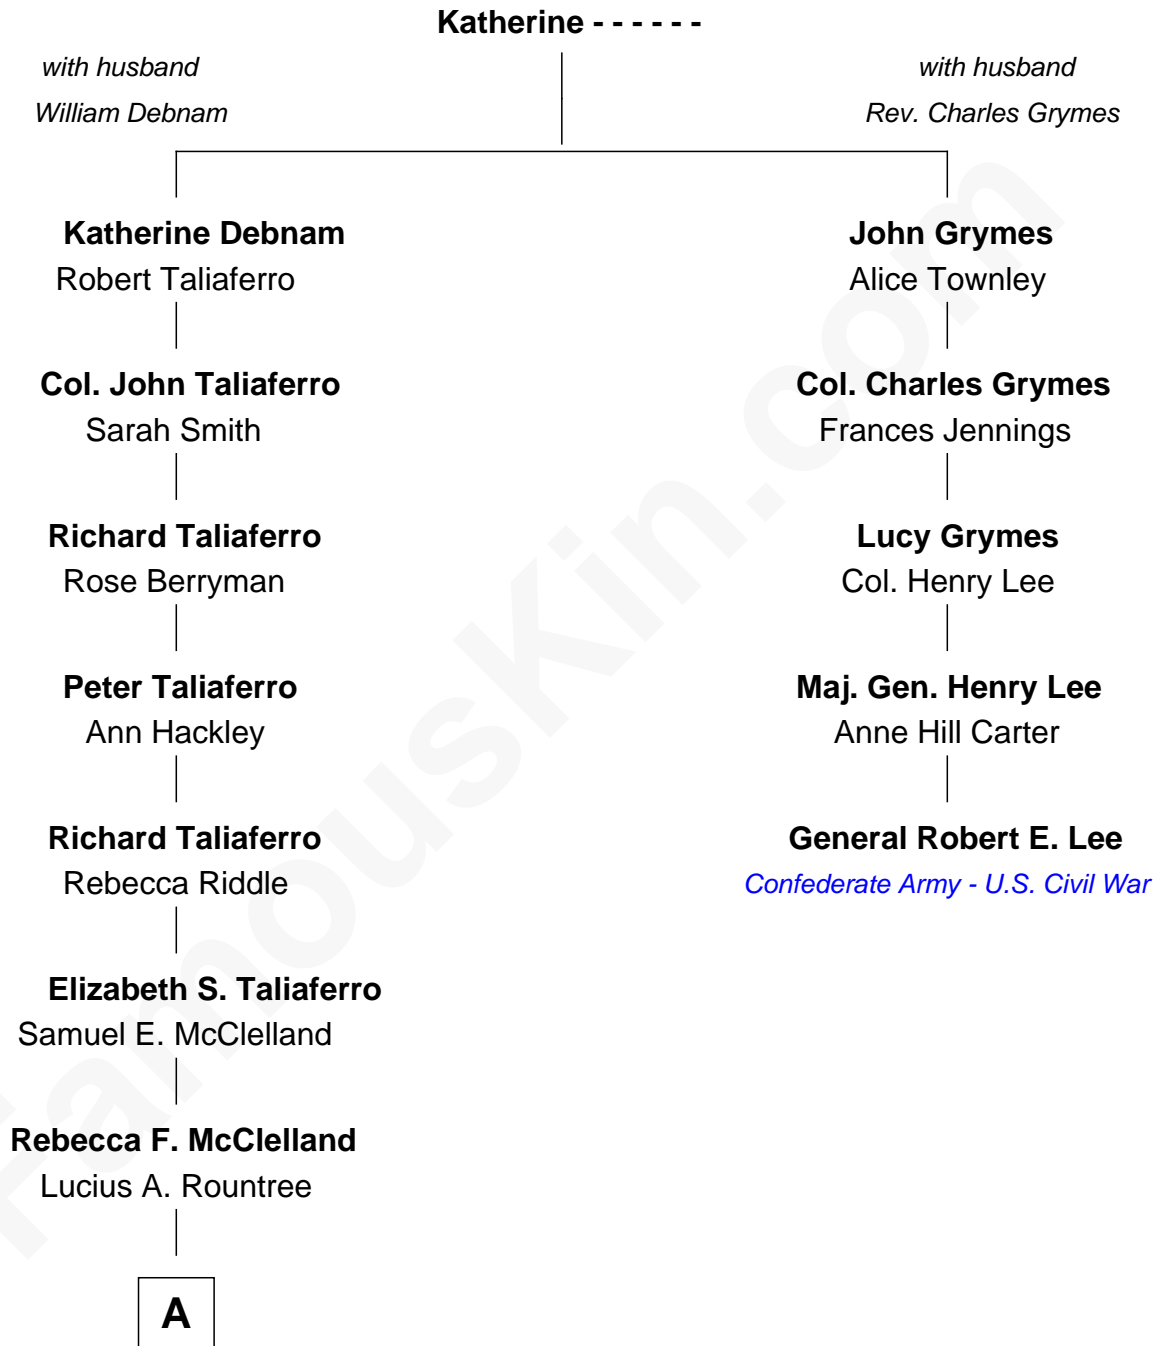

FamousKin.com Relationship Chart of

Meredith Baxter

TV and Movie Actress

4th cousin 6 times removed of

General Robert E. Lee

Confederate Army - U.S. Civil War

A

—
Virginia F. Rountree
Benjamin Franklin Lawson

—
Jean Isabel Lawson
John Thomas Baxter

—
John Thomas Baxter
Nancy Ann Whitney

—
Meredith Baxter
TV and Movie Actress

FamousKin.com