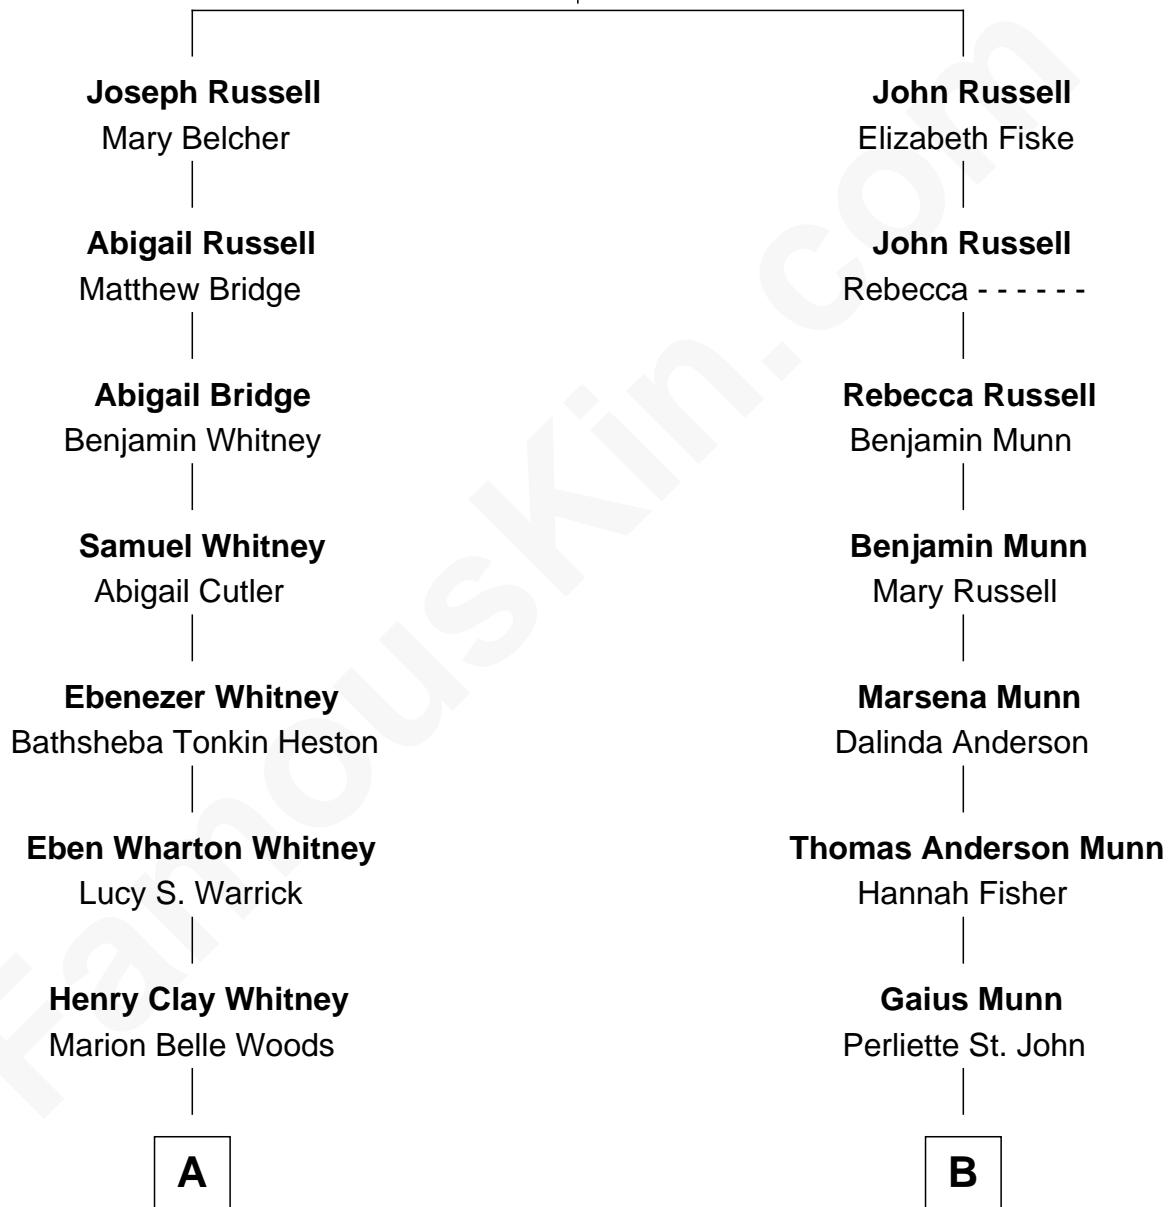

# FamousKin.com Relationship Chart of

**Meredith Baxter**

*TV and Movie Actress*

9th cousin 1 time removed of

**Bill Belichick**

*NFL Head Coach*

**William Russell**

Martha - - - - -

**A**

**Harry C. Whitney**  
Martha Mae Wilkerson

**Nancy Ann Whitney**  
John Thomas Baxter

**Meredith Baxter**  
*TV and Movie Actress*

**B**

**George Anderson Munn**  
Ina A. Miller

**Leslie Gaius Munn**  
Irene May Ferris