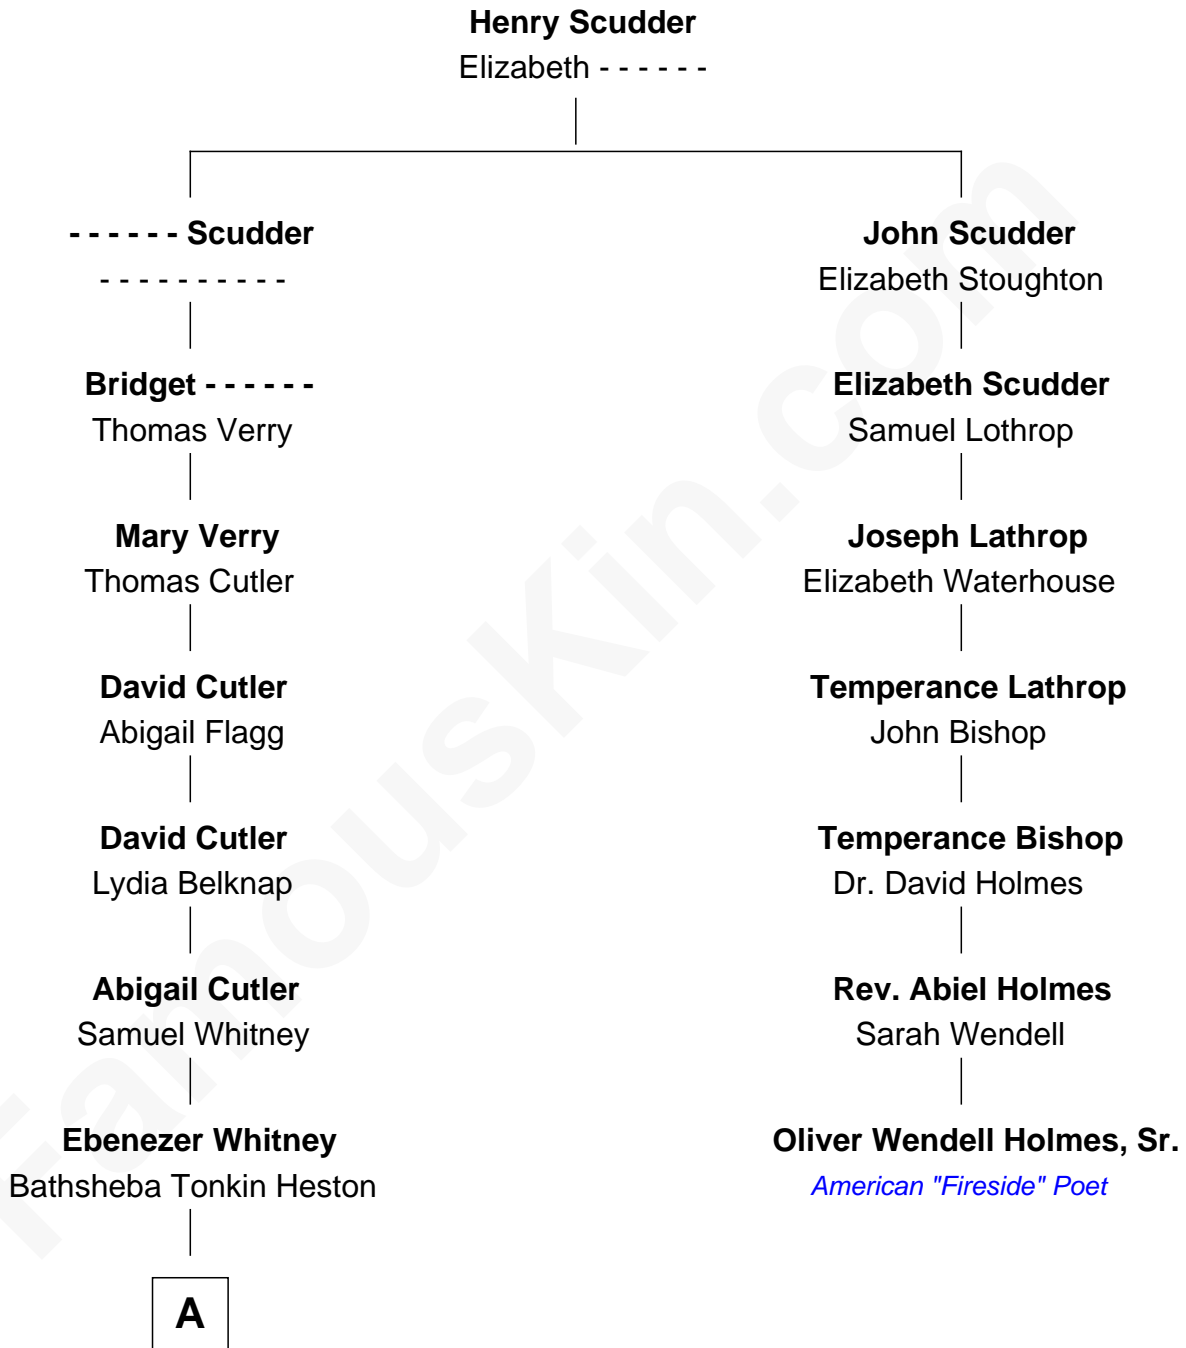

FamousKin.com Relationship Chart of

Meredith Baxter

TV and Movie Actress

6th cousin 5 times removed of

Oliver Wendell Holmes, Sr.

American "Fireside" Poet

A

—
Eben Wharton Whitney

Lucy S. Warrick

—
Henry Clay Whitney

Marion Belle Woods

—
Harry C. Whitney

Martha Mae Wilkerson

—
Nancy Ann Whitney

John Thomas Baxter

—
Meredith Baxter