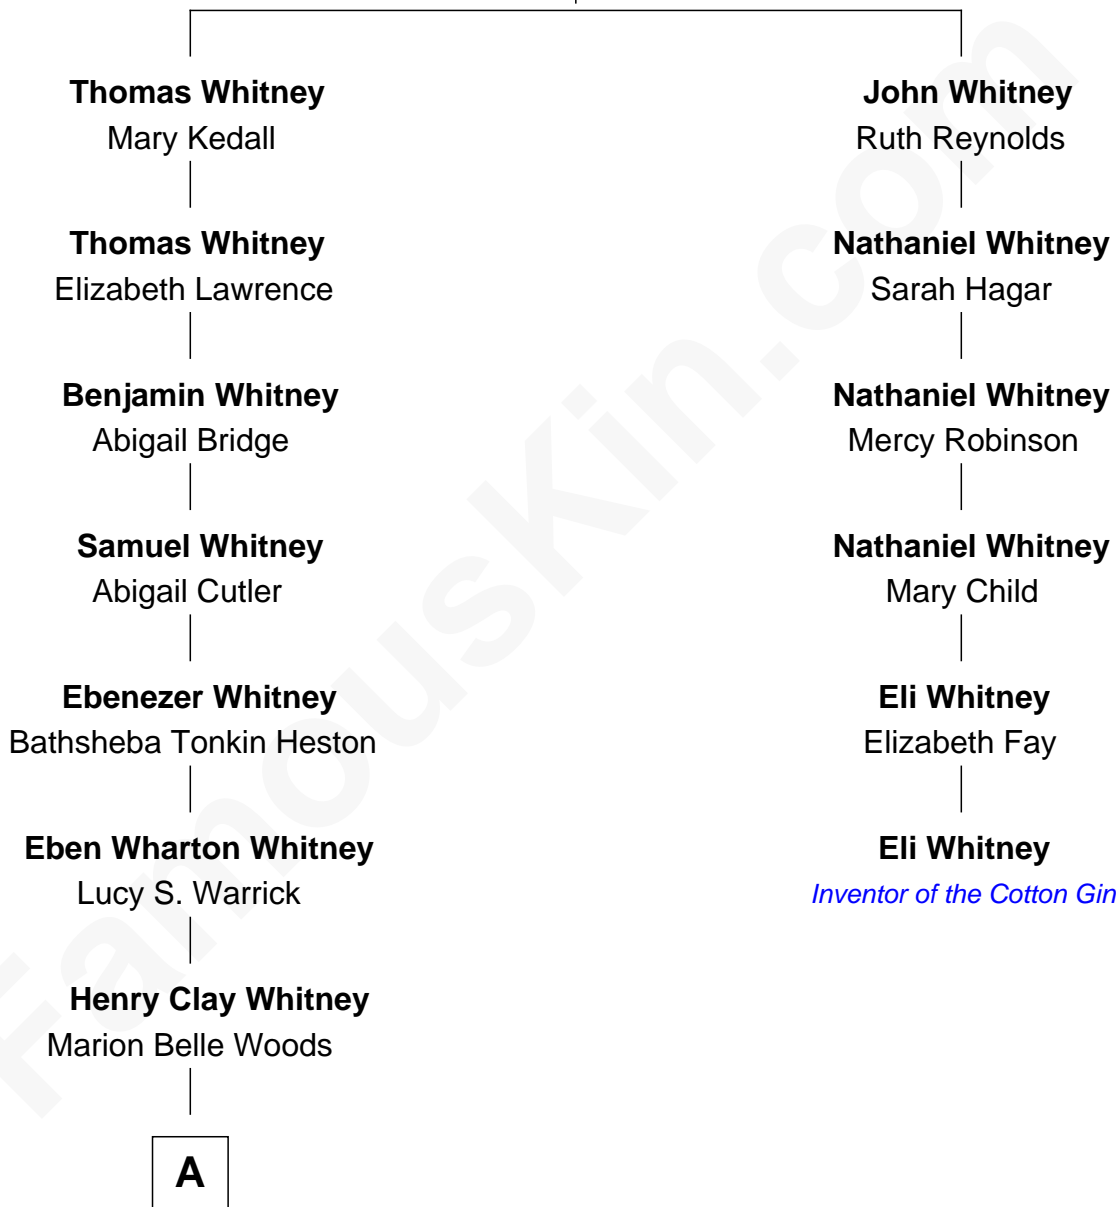

FamousKin.com Relationship Chart of

Meredith Baxter

TV and Movie Actress

5th cousin 4 times removed of

Eli Whitney

Inventor of the Cotton Gin

John Whitney

Elinor - - - - -

A

—
Harry C. Whitney
Martha Mae Wilkerson

—
Nancy Ann Whitney
John Thomas Baxter

—
Meredith Baxter
TV and Movie Actress

FamousKin.com