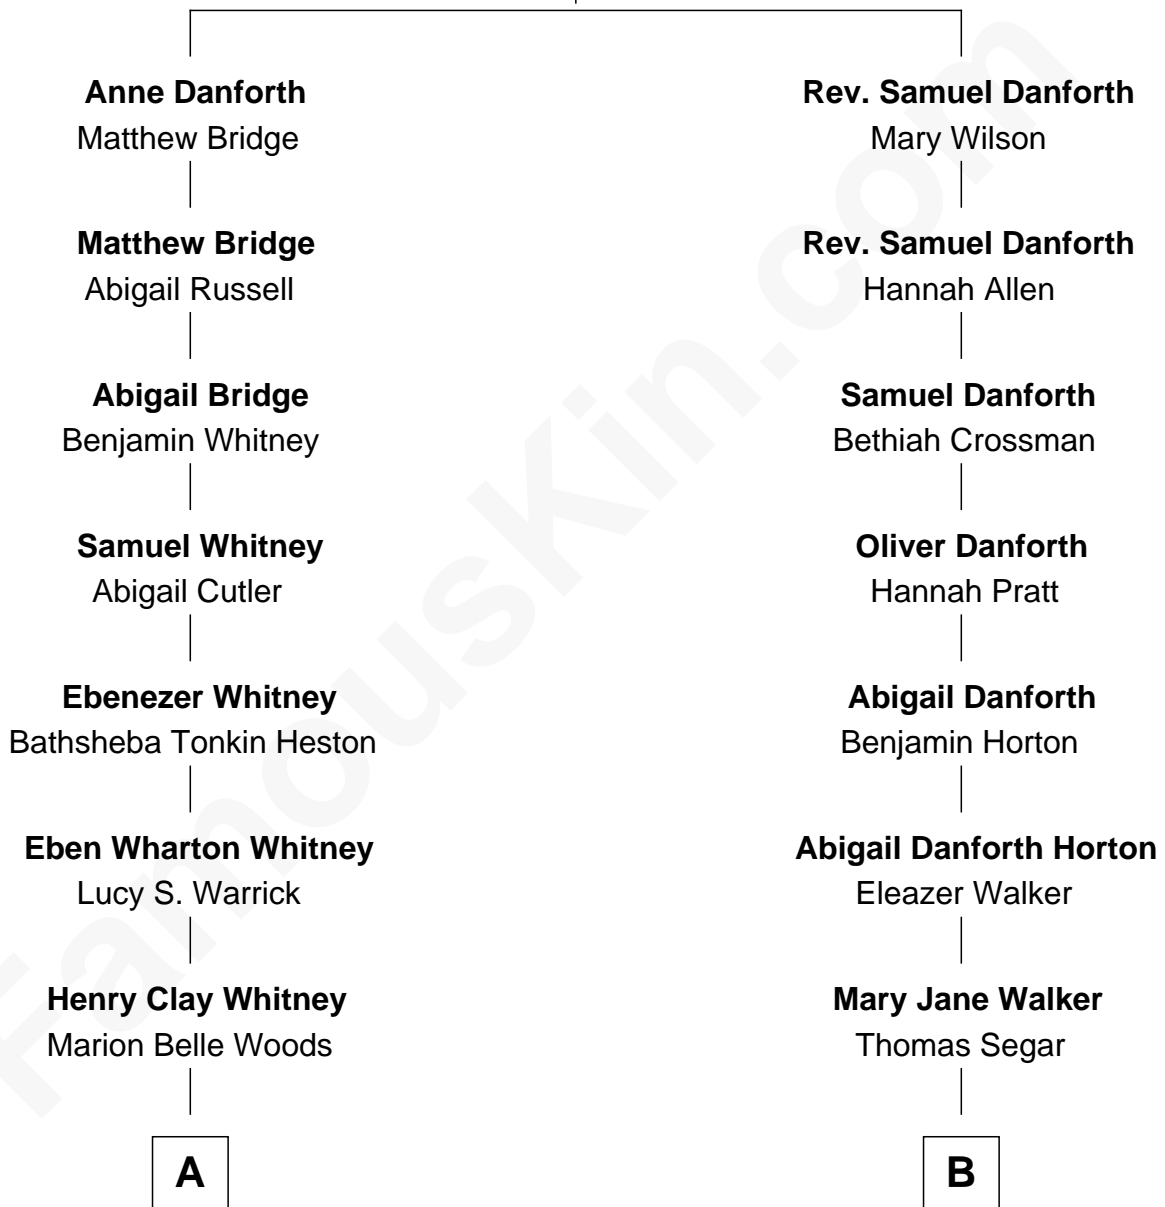

# FamousKin.com Relationship Chart of

**Whitney Blake**

TV Actress

8th cousin of

**E. C. Segar**

Cartoonist (Popeye creator)

**Nicholas Danforth**

Elizabeth Barber

**A**

**Harry C. Whitney**  
Martha Mae Wilkerson

**Whitney Blake**  
*TV Actress*

**B**

**Amzi Andrews Segar**  
Erma Irene Crisler

**E. C. Segar**  
*Cartoonist*

FamousKin.com