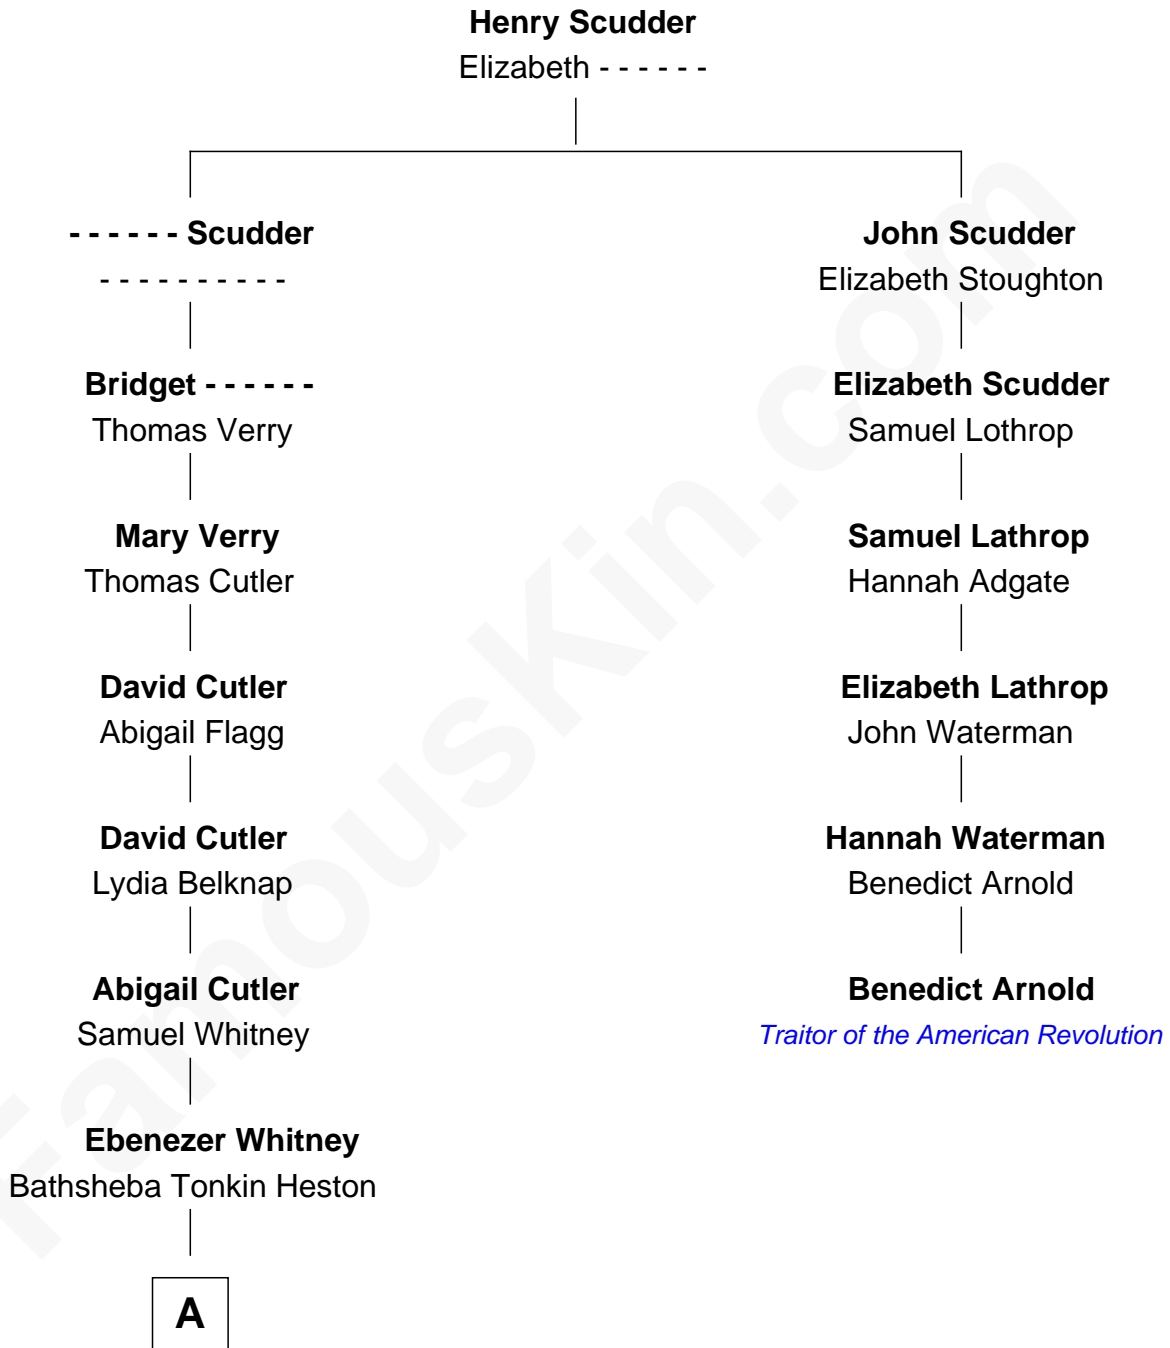

FamousKin.com

Relationship Chart of

Whitney Blake

TV Actress

5th cousin 5 times removed of

Benedict Arnold
Traitor of the American Revolution

A

—
Eben Wharton Whitney

Lucy S. Warrick

—
Henry Clay Whitney

Marion Belle Woods

—
Harry C. Whitney

Martha Mae Wilkerson

—
Whitney Blake

TV Actress

FamousKin.com