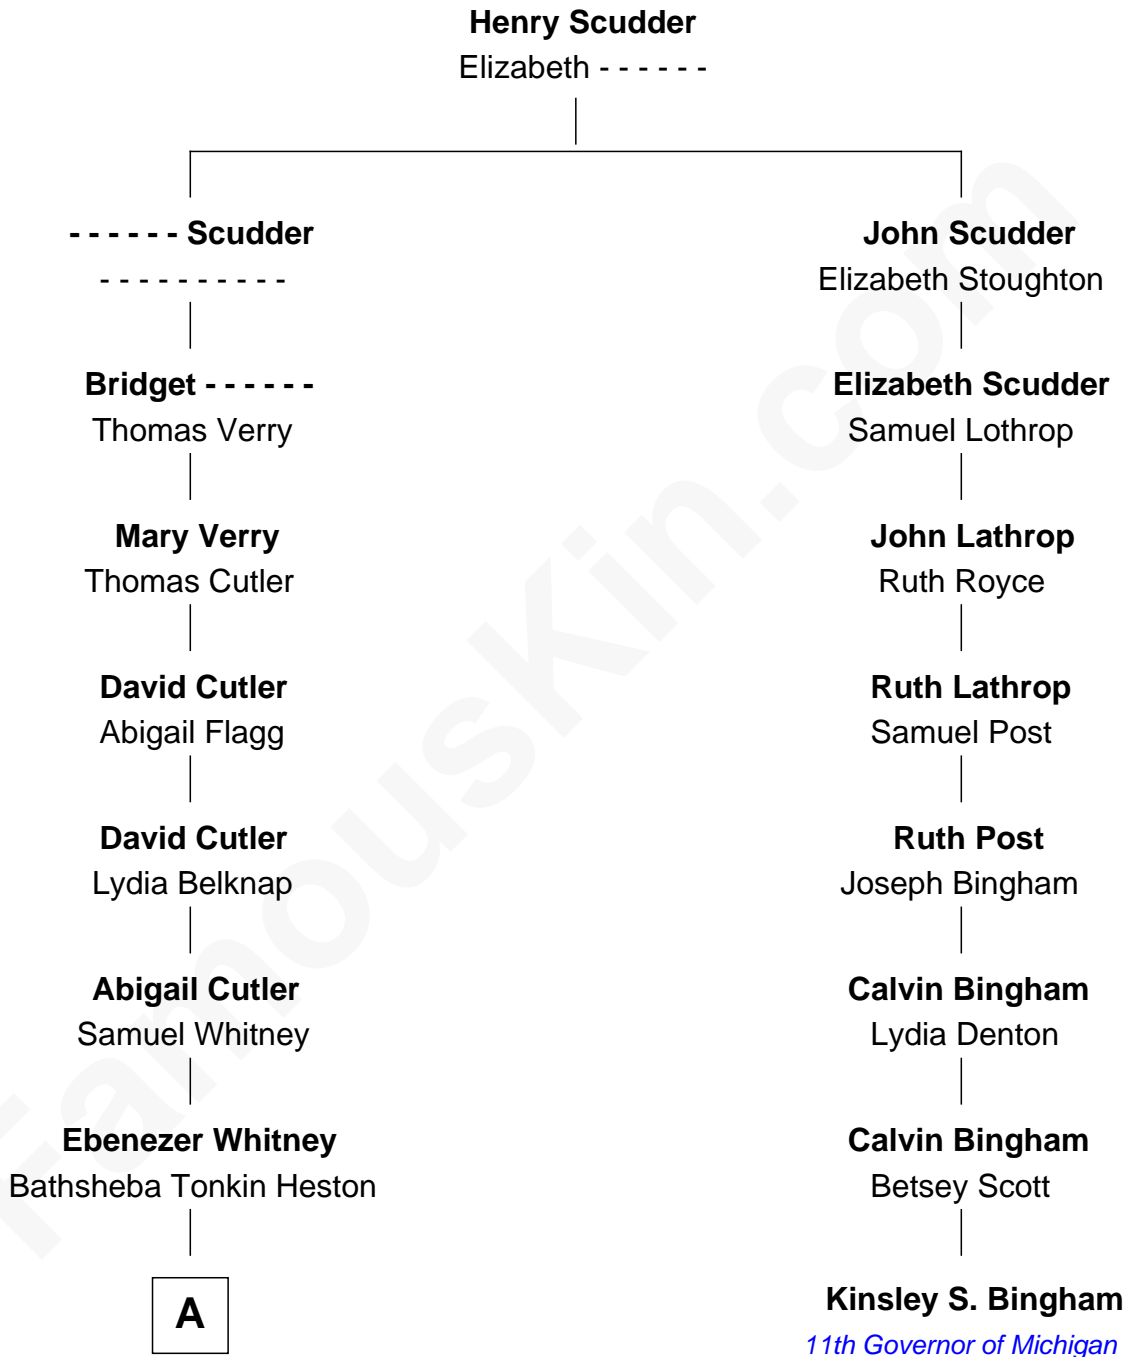

FamousKin.com
Relationship Chart of
Whitney Blake
TV Actress

7th cousin 3 times removed of

Kinsley S. Bingham
11th Governor of Michigan

A

—
Eben Wharton Whitney

Lucy S. Warrick

—
Henry Clay Whitney

Marion Belle Woods

—
Harry C. Whitney

Martha Mae Wilkerson

—
Whitney Blake

TV Actress