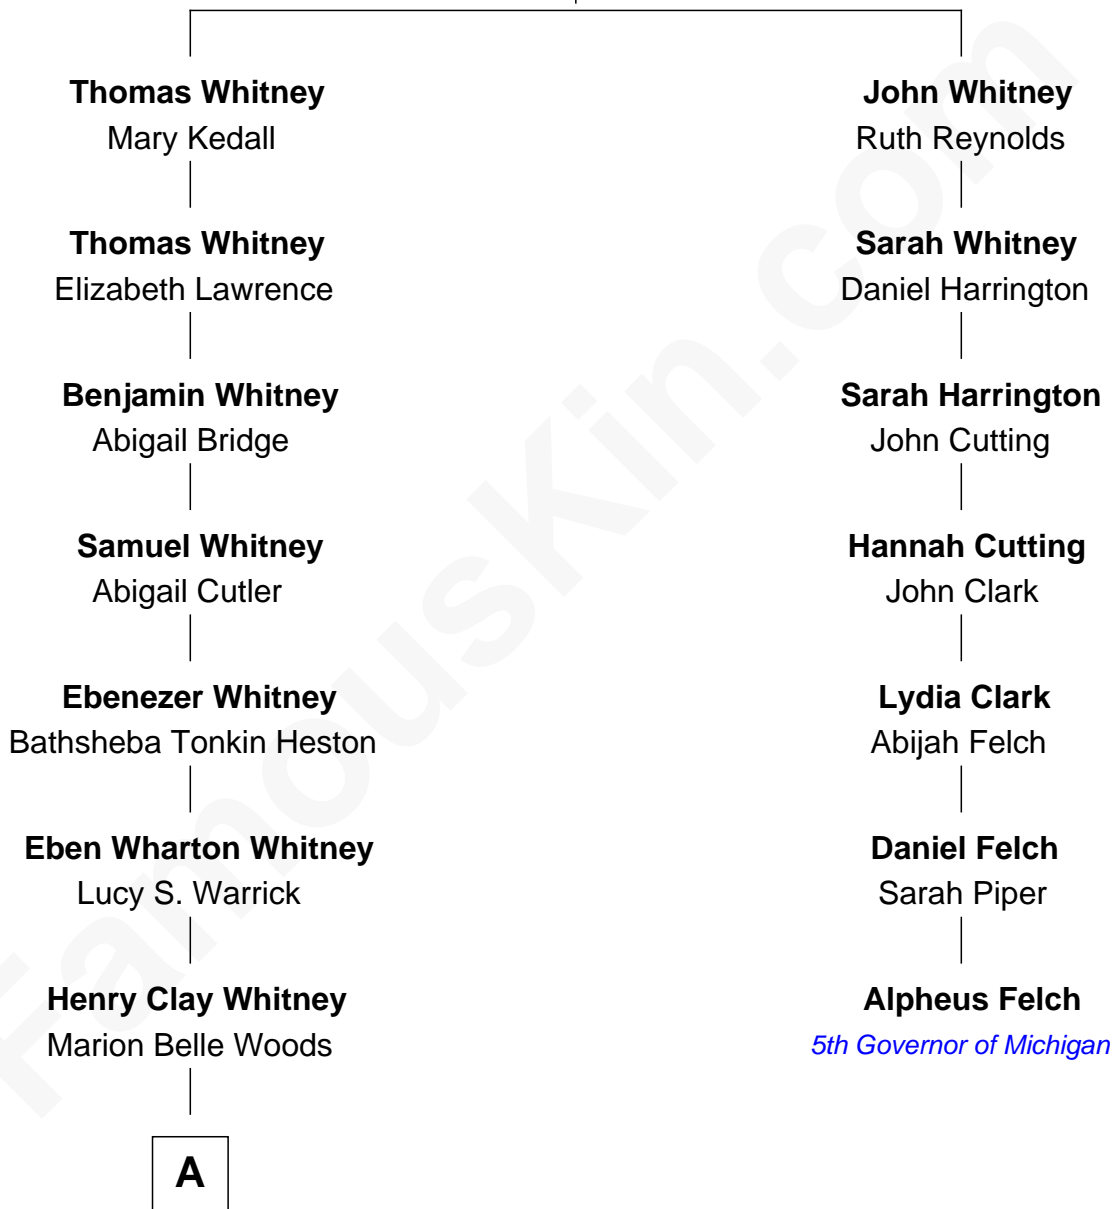

FamousKin.com Relationship Chart of

Whitney Blake

TV Actress

6th cousin 2 times removed of

Alpheus Felch

5th Governor of Michigan

John Whitney

Elinor - - - - -

A

|
Harry C. Whitney
Martha Mae Wilkerson

|
Whitney Blake
TV Actress

FamousKin.com