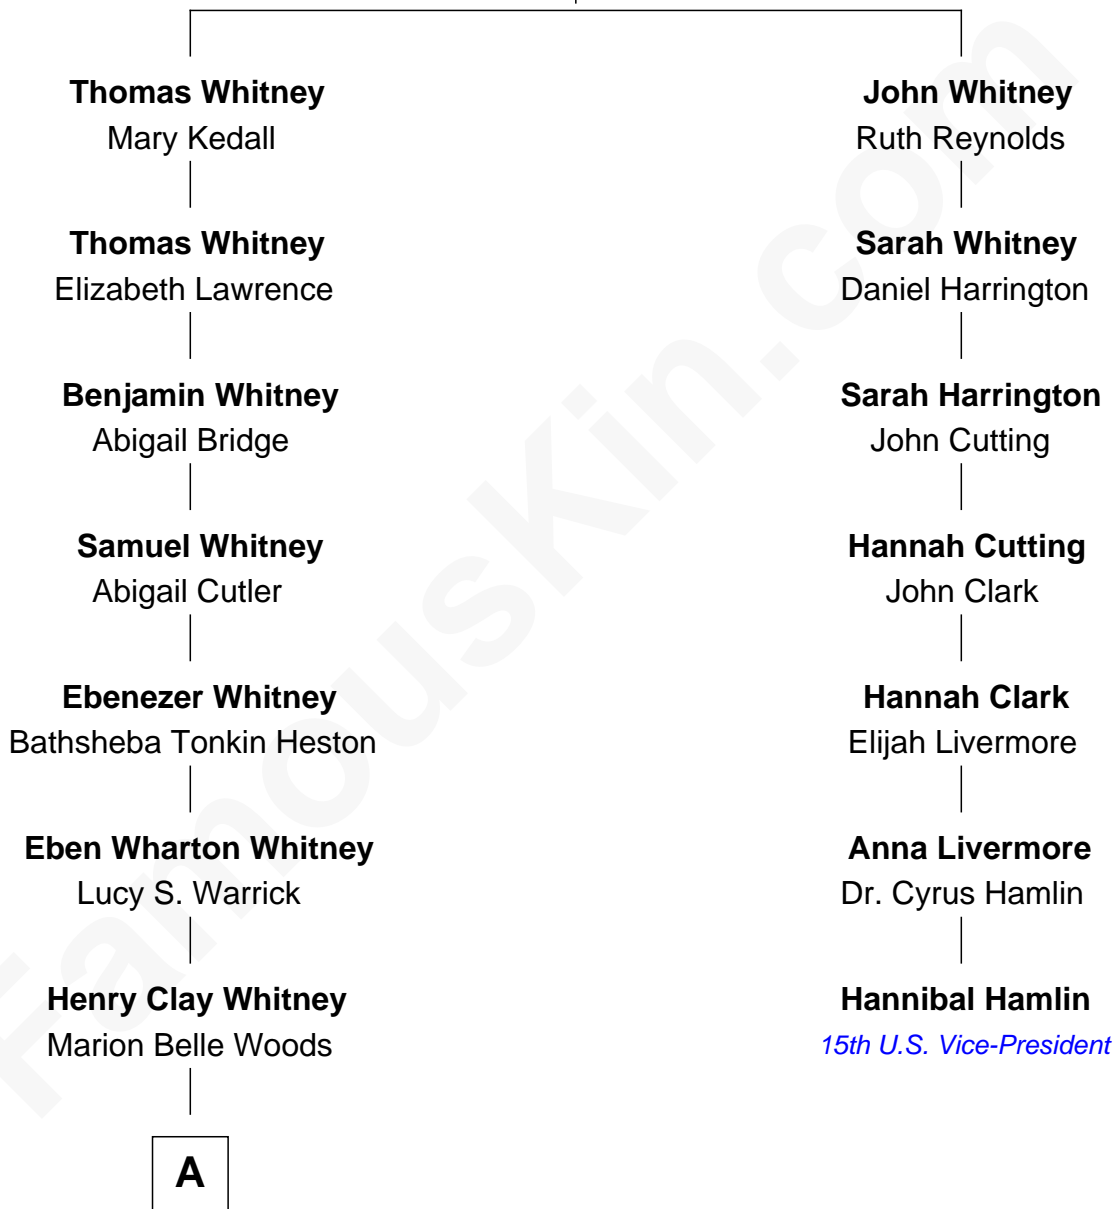

# FamousKin.com Relationship Chart of

**Whitney Blake**

*TV Actress*

6th cousin 2 times removed of

**Hannibal Hamlin**

*15th U.S. Vice-President*

**John Whitney**

Elinor - - - - -

**A**

Harry C. Whitney  
Martha Mae Wilkerson

Whitney Blake  
*TV Actress*

FamousKin.com