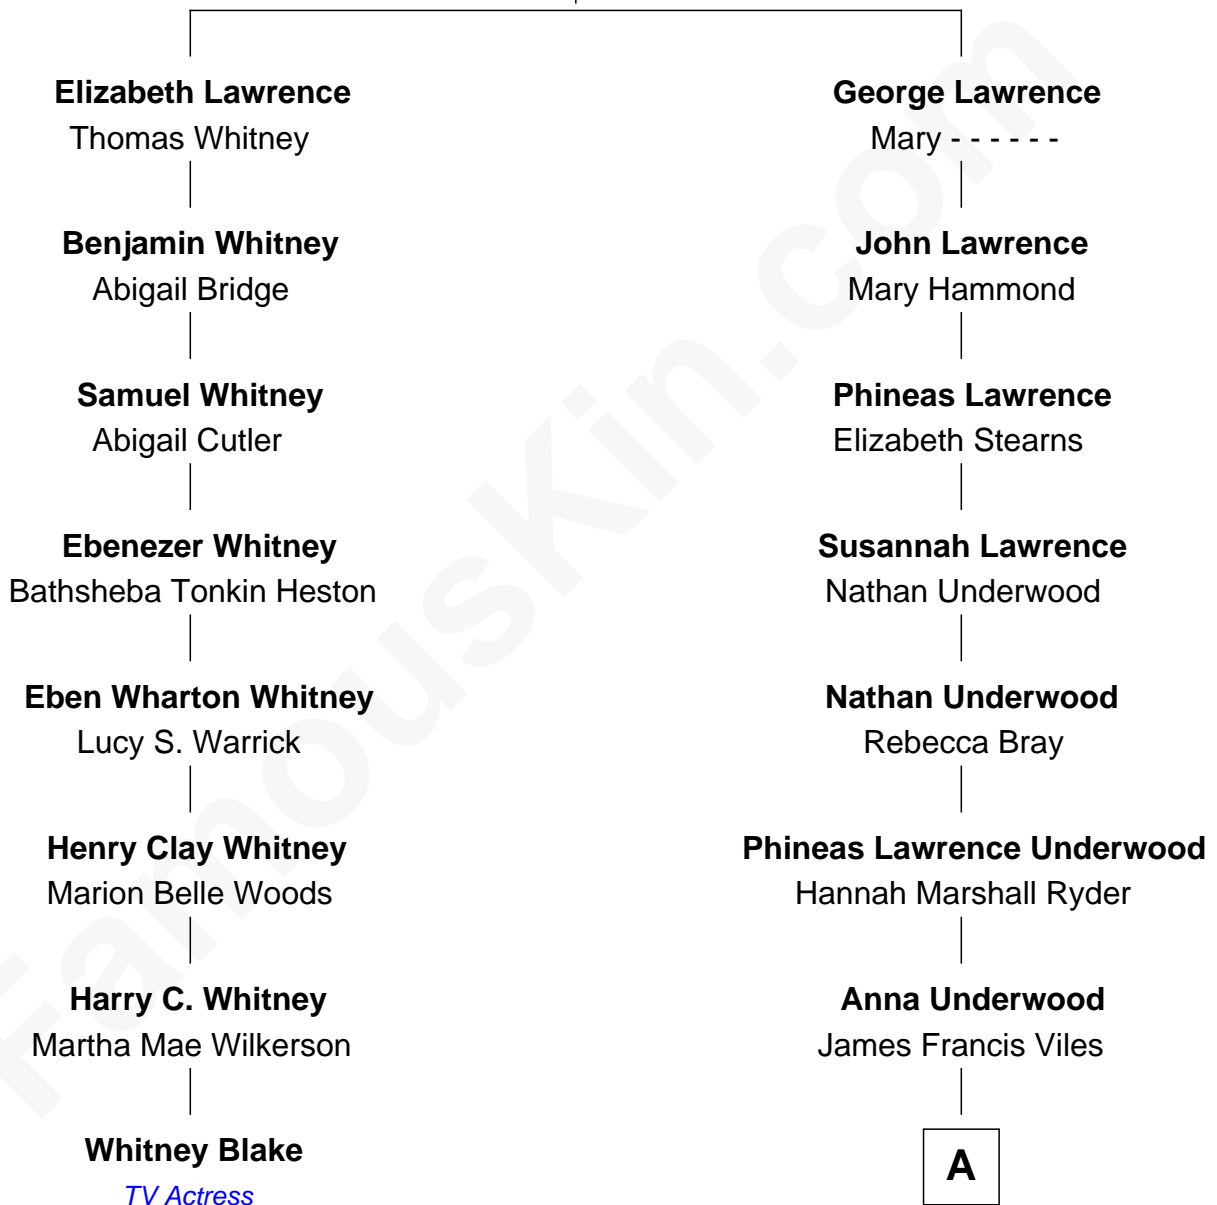

# FamousKin.com Relationship Chart of

**Whitney Blake**

*TV Actress*

7th cousin 3 times removed of

**Paget Brewster**

*TV Actress*

**George Lawrence**

Elizabeth Crispe

**A**

—  
**Helen Viles**

Stewart Southworth Hathaway

—  
**Valerie Hathaway**

John Bechtel Tew

—  
**Hathaway Tew**

Galen Brewster

—  
**Paget Brewster**

*TV Actress*