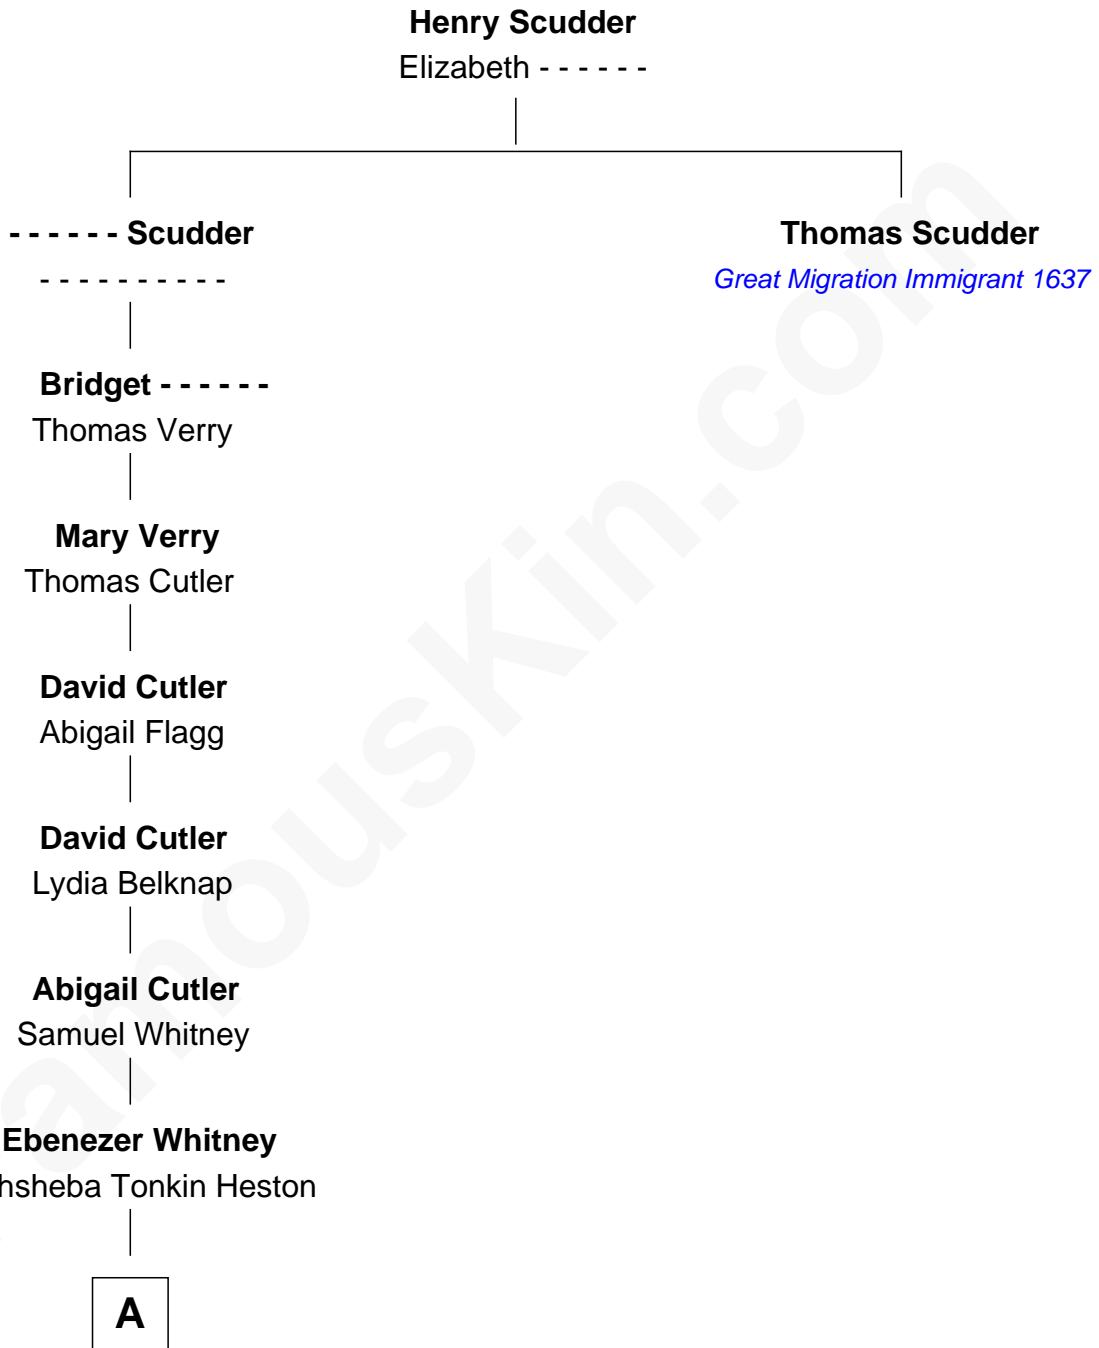

FamousKin.com Relationship Chart of

Whitney Blake

TV Actress

8th great-grandniece of

Thomas Scudder

(c1586 - c1658) Great Migration Immigrant 1637

A

—
Eben Wharton Whitney

Lucy S. Warrick

—
Henry Clay Whitney

Marion Belle Woods

—
Harry C. Whitney

Martha Mae Wilkerson

—
Whitney Blake

TV Actress

FamousKin.com