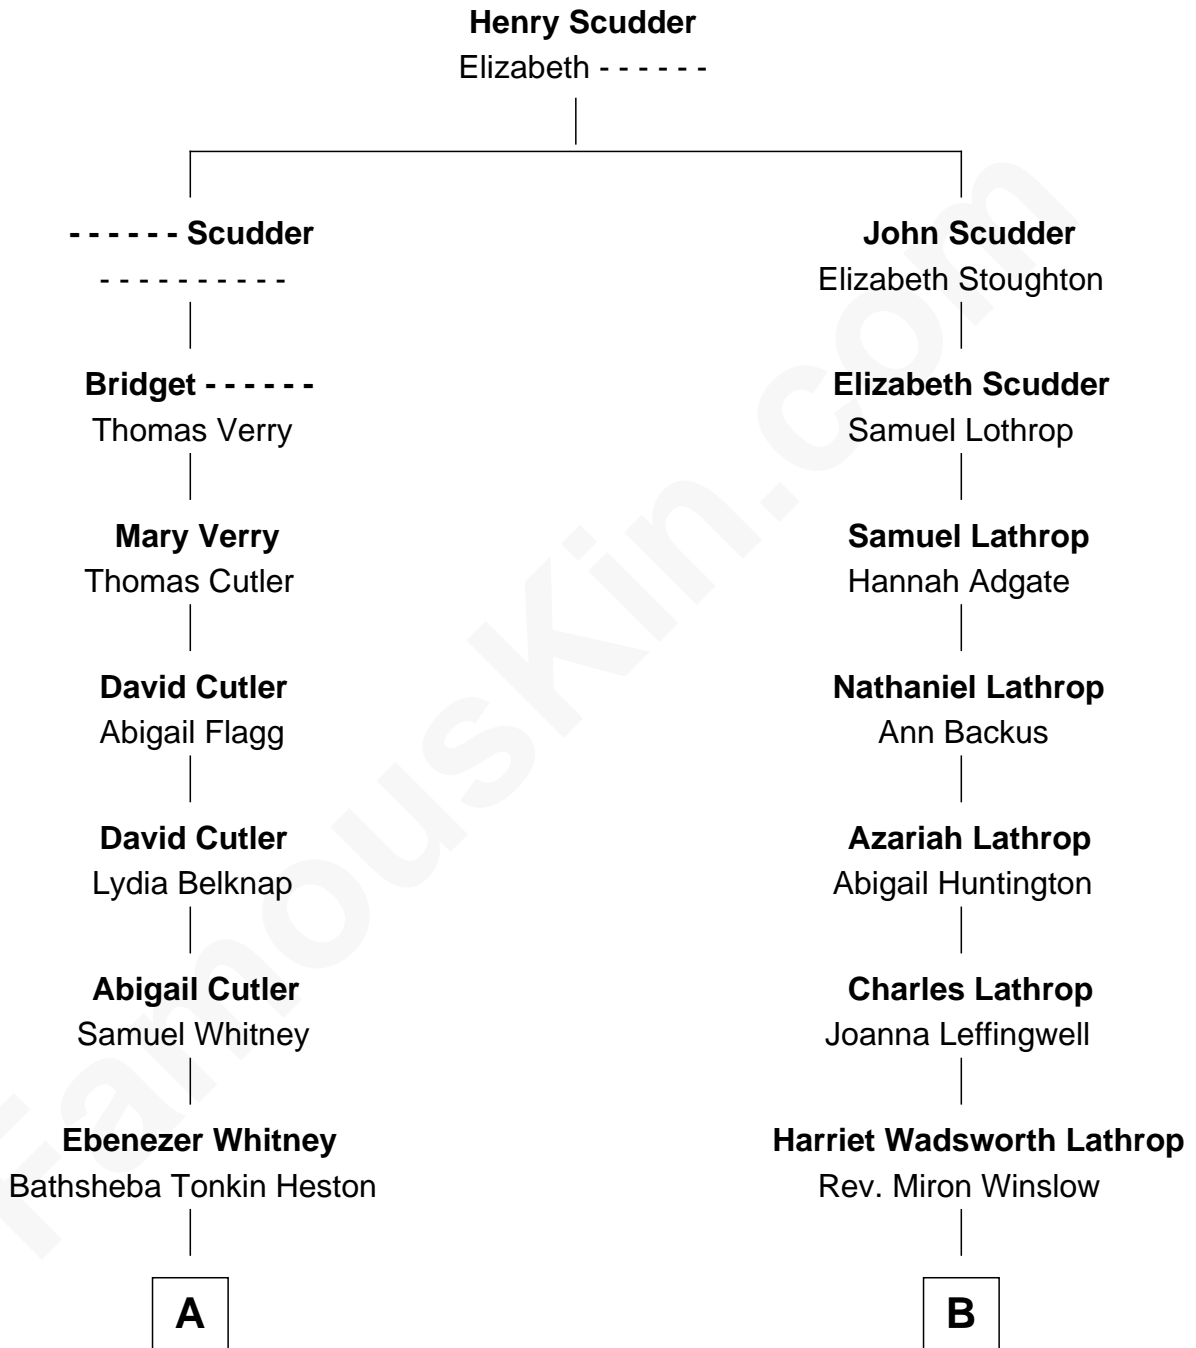

FamousKin.com Relationship Chart of

Whitney Blake

TV Actress

9th cousin 1 time removed of

John Foster Dulles

52nd U.S. Secretary of State

A

Eben Wharton Whitney

Lucy S. Warrick

Henry Clay Whitney

Marion Belle Woods

Harry C. Whitney

Martha Mae Wilkerson

Whitney Blake

TV Actress

B