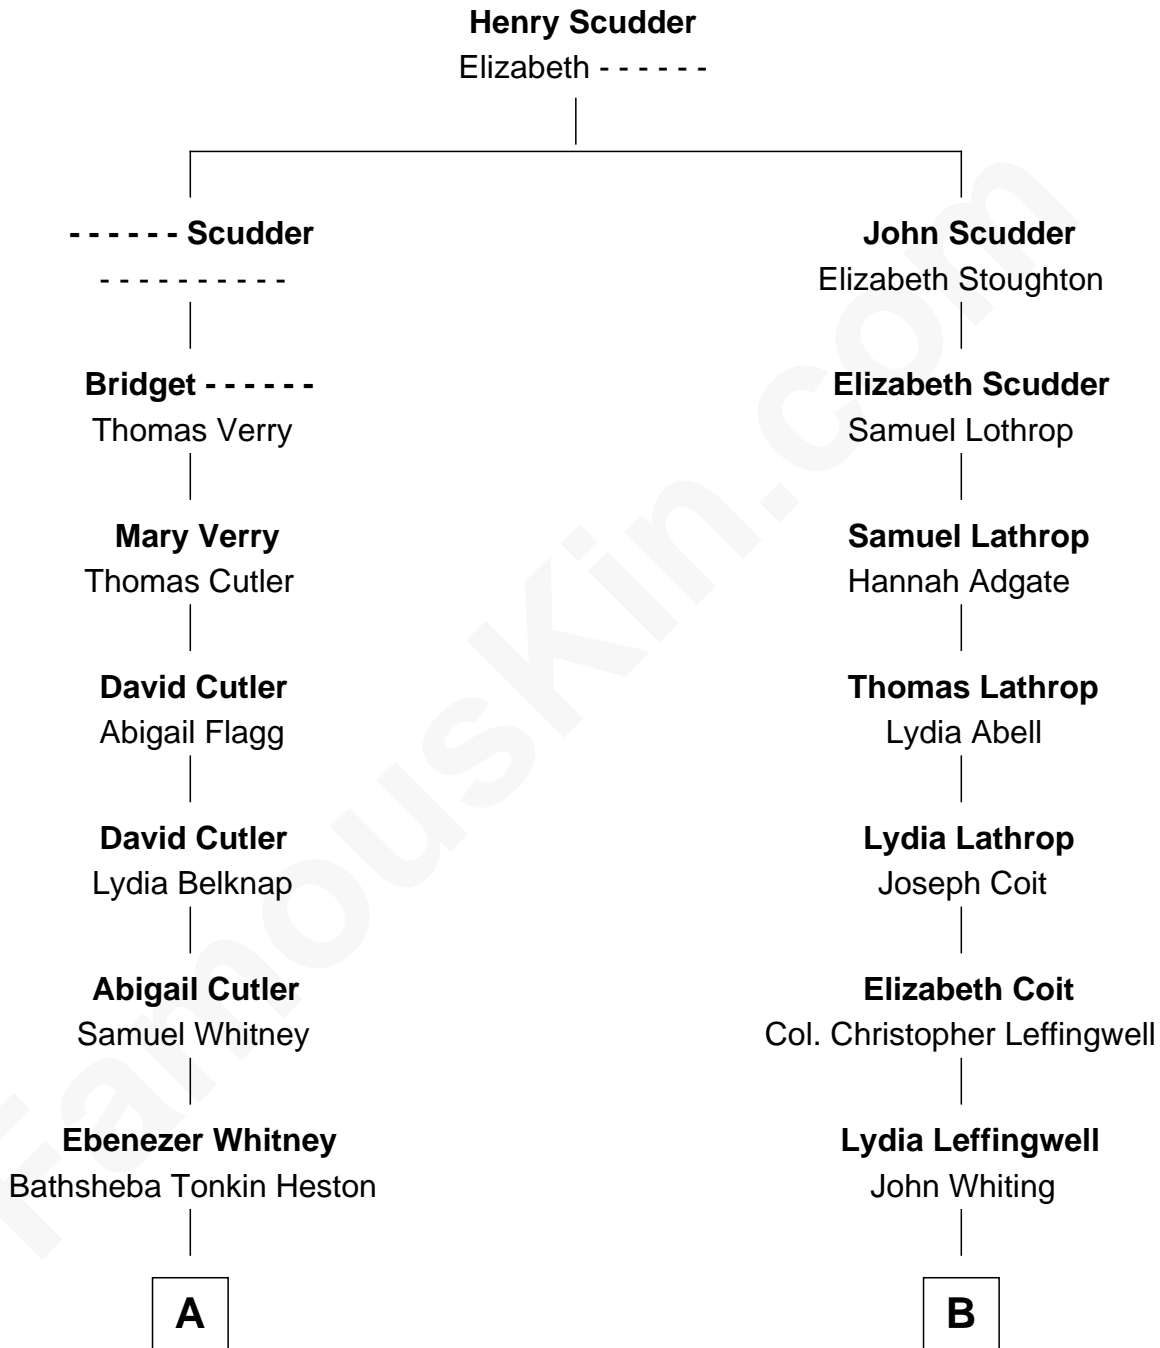

FamousKin.com
Relationship Chart of
Whitney Blake
TV Actress

10th cousin 2 times removed of

Adlai Stevenson III
U.S. Senator from Illinois

A

Eben Wharton Whitney

Lucy S. Warrick

Henry Clay Whitney

Marion Belle Woods

Harry C. Whitney

Martha Mae Wilkerson

Whitney Blake

TV Actress

B

Dr. John Leffingwell Whiting

Harriet Cornell Talman

John Talman Whiting

Mary Sophia Hill

Mary DeGama Whiting

William Borden

John Borden

Ellen Wallace Waller

Ellen Borden

Adlai Ewing Stevenson

Adlai Stevenson III