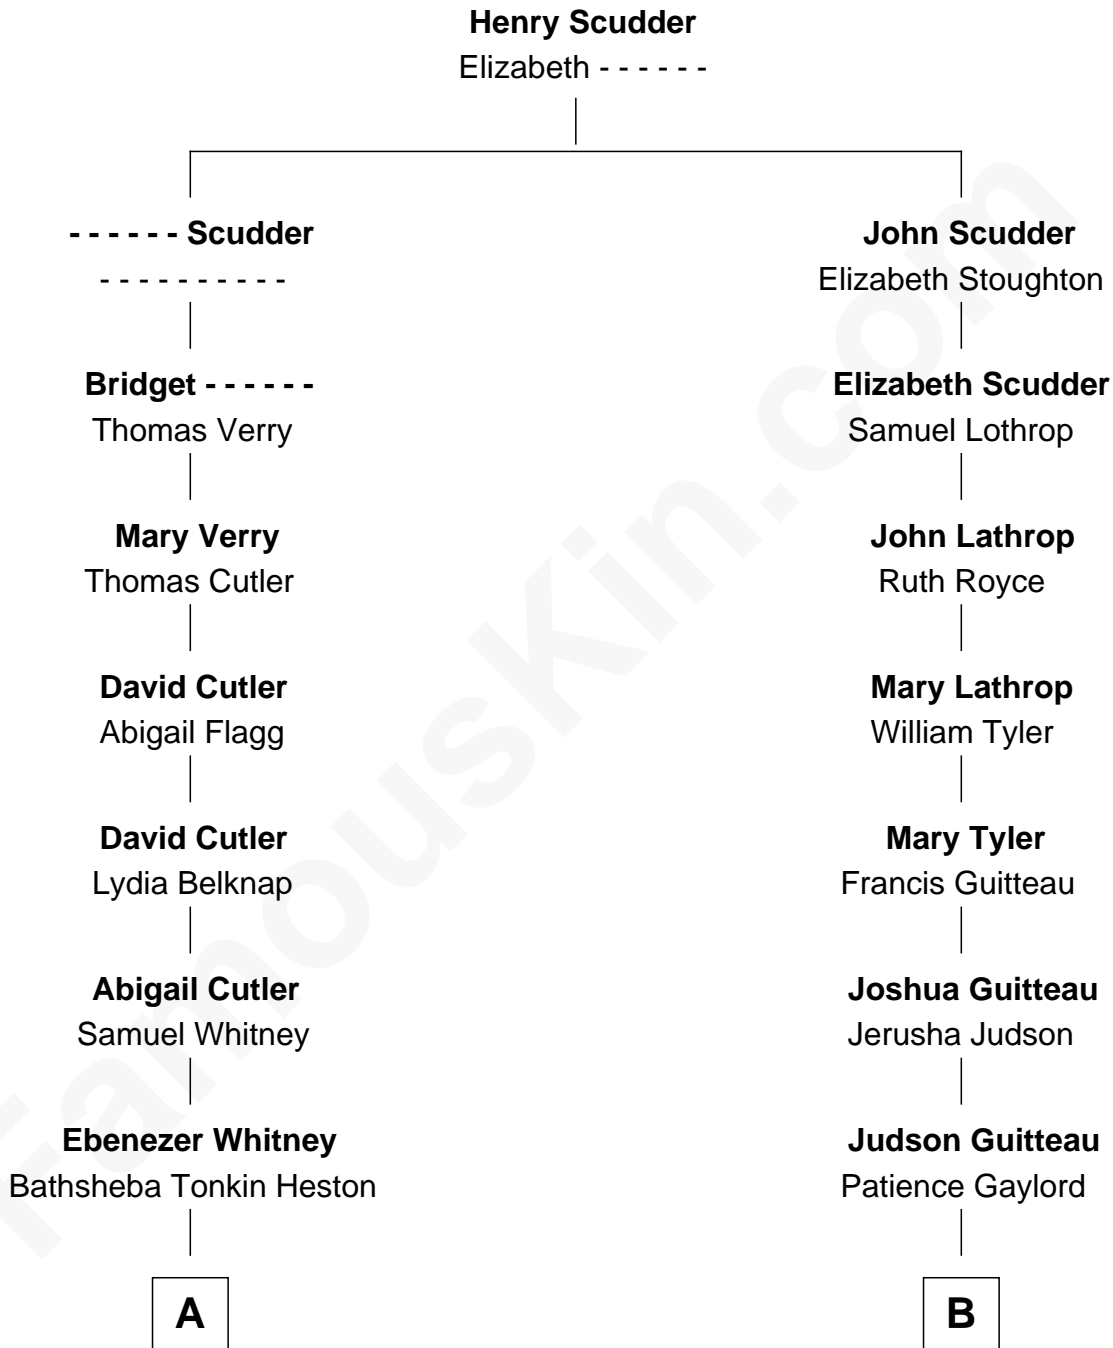

FamousKin.com Relationship Chart of

Whitney Blake

TV Actress

10th cousin 1 time removed of

Henry A. Wallace

33rd U.S. Vice-President

A

Eben Wharton Whitney

Lucy S. Warrick

Henry Clay Whitney

Marion Belle Woods

Harry C. Whitney

Martha Mae Wilkerson

Whitney Blake

TV Actress

B