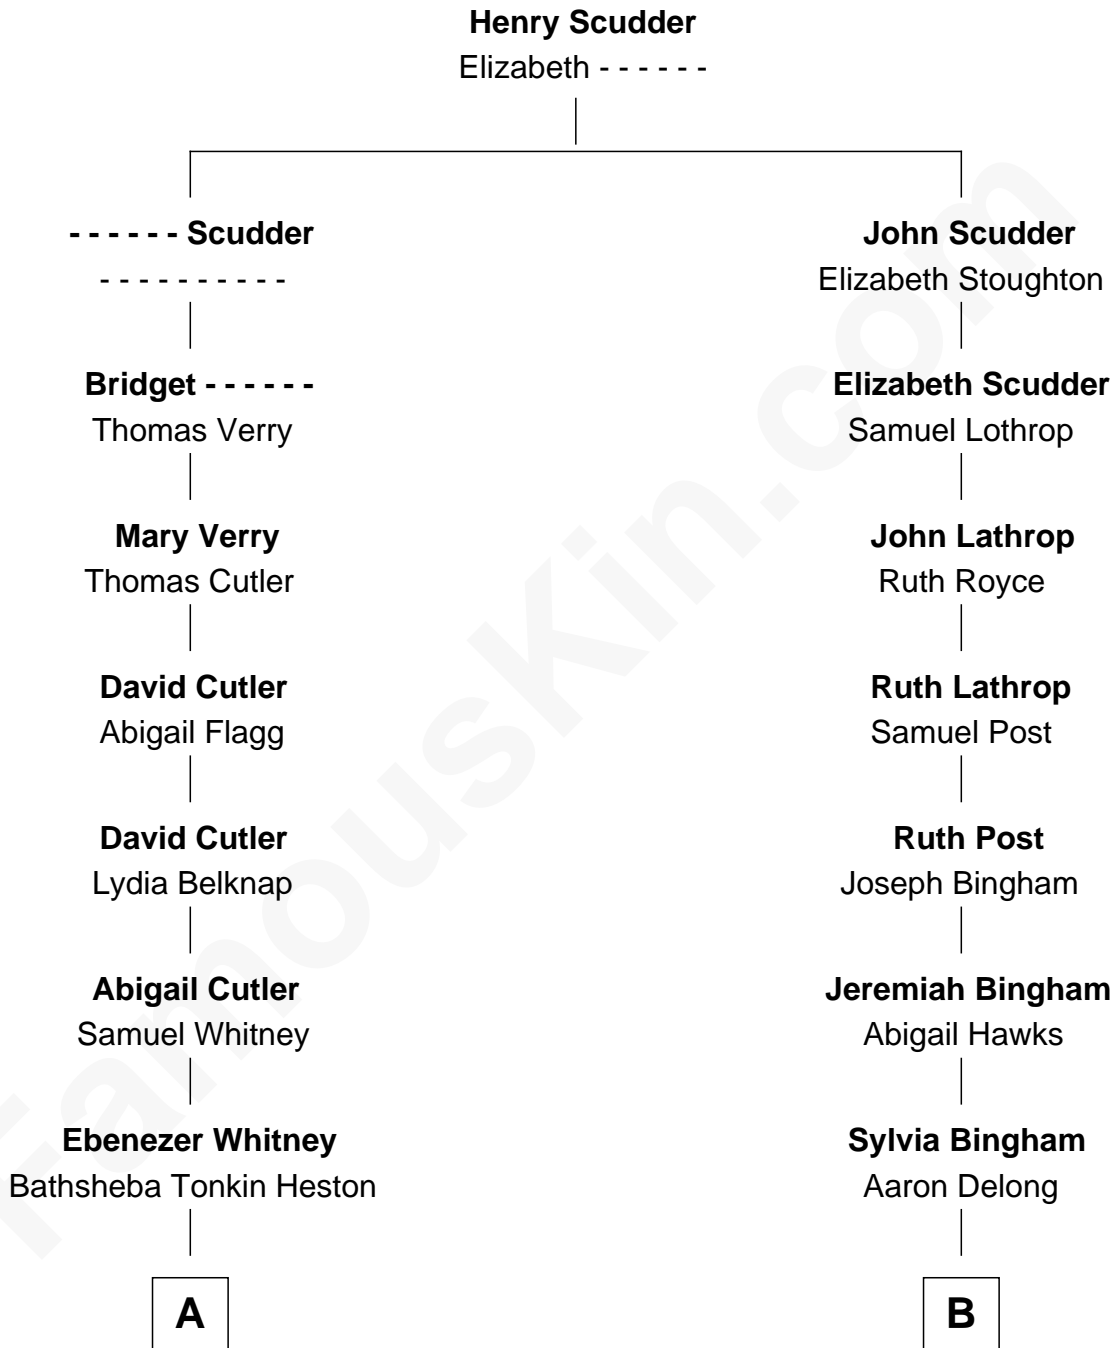

## Relationship Chart of

### Whitney Blake

TV Actress

10th cousin 3 times removed of

**Sarah Palin**  
9th Governor of Alaska

**A**

**Eben Wharton Whitney**

Lucy S. Warrick

**Henry Clay Whitney**