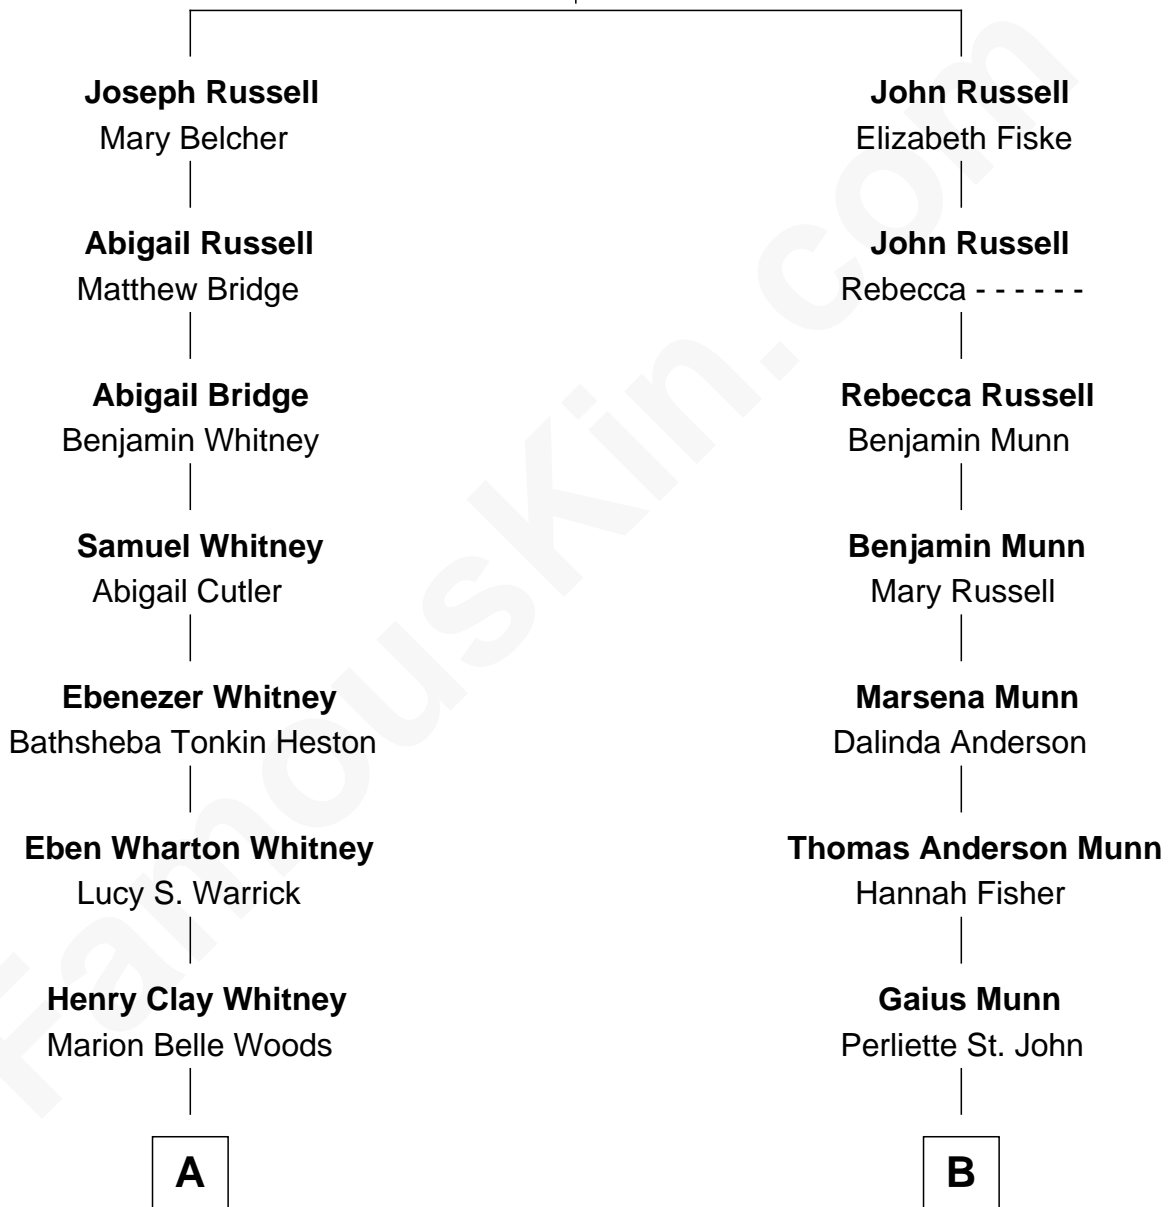

FamousKin.com Relationship Chart of

Whitney Blake

TV Actress

8th cousin 2 times removed of

Bill Belichick

NFL Head Coach

William Russell

Martha - - - - -

FamousKin.com