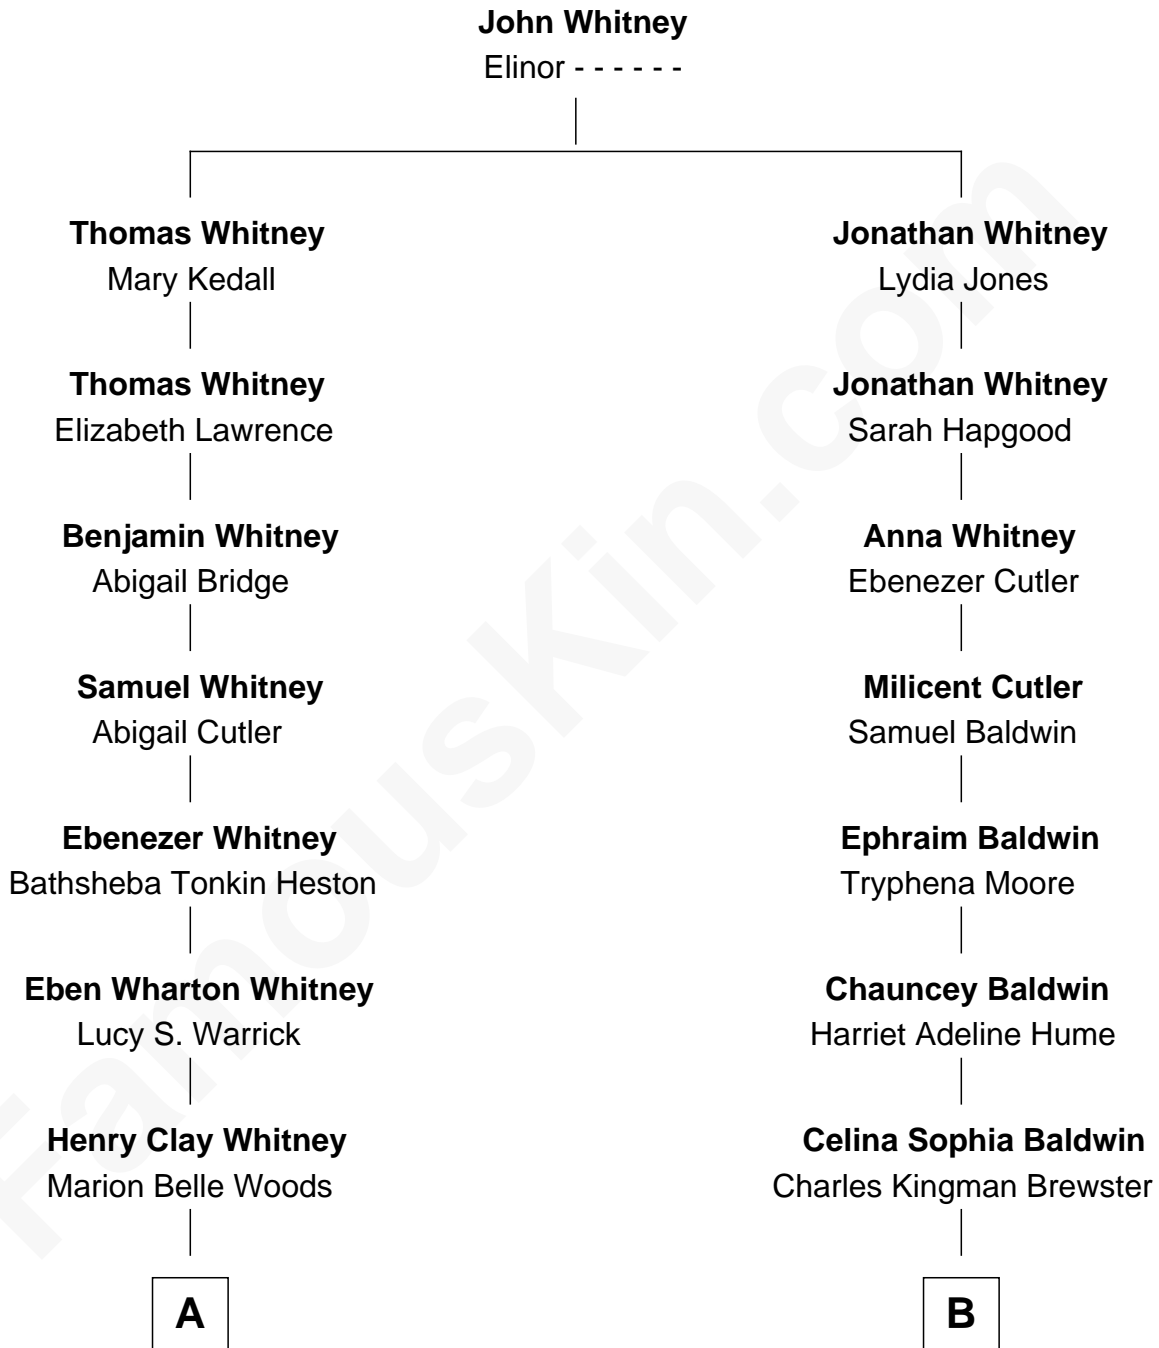

FamousKin.com
Relationship Chart of
Whitney Blake
TV Actress

8th cousin 2 times removed of

Jordana Brewster
TV and Movie Actress

A

Harry C. Whitney
Martha Mae Wilkerson

Whitney Blake
TV Actress

B

Kingman Brewster
Florence Foster Besse

Kingman Brewster
Mary Louise Phillips

Alden Brewster
Maria João Leão de Sousa

Jordana Brewster
TV and Movie Actress