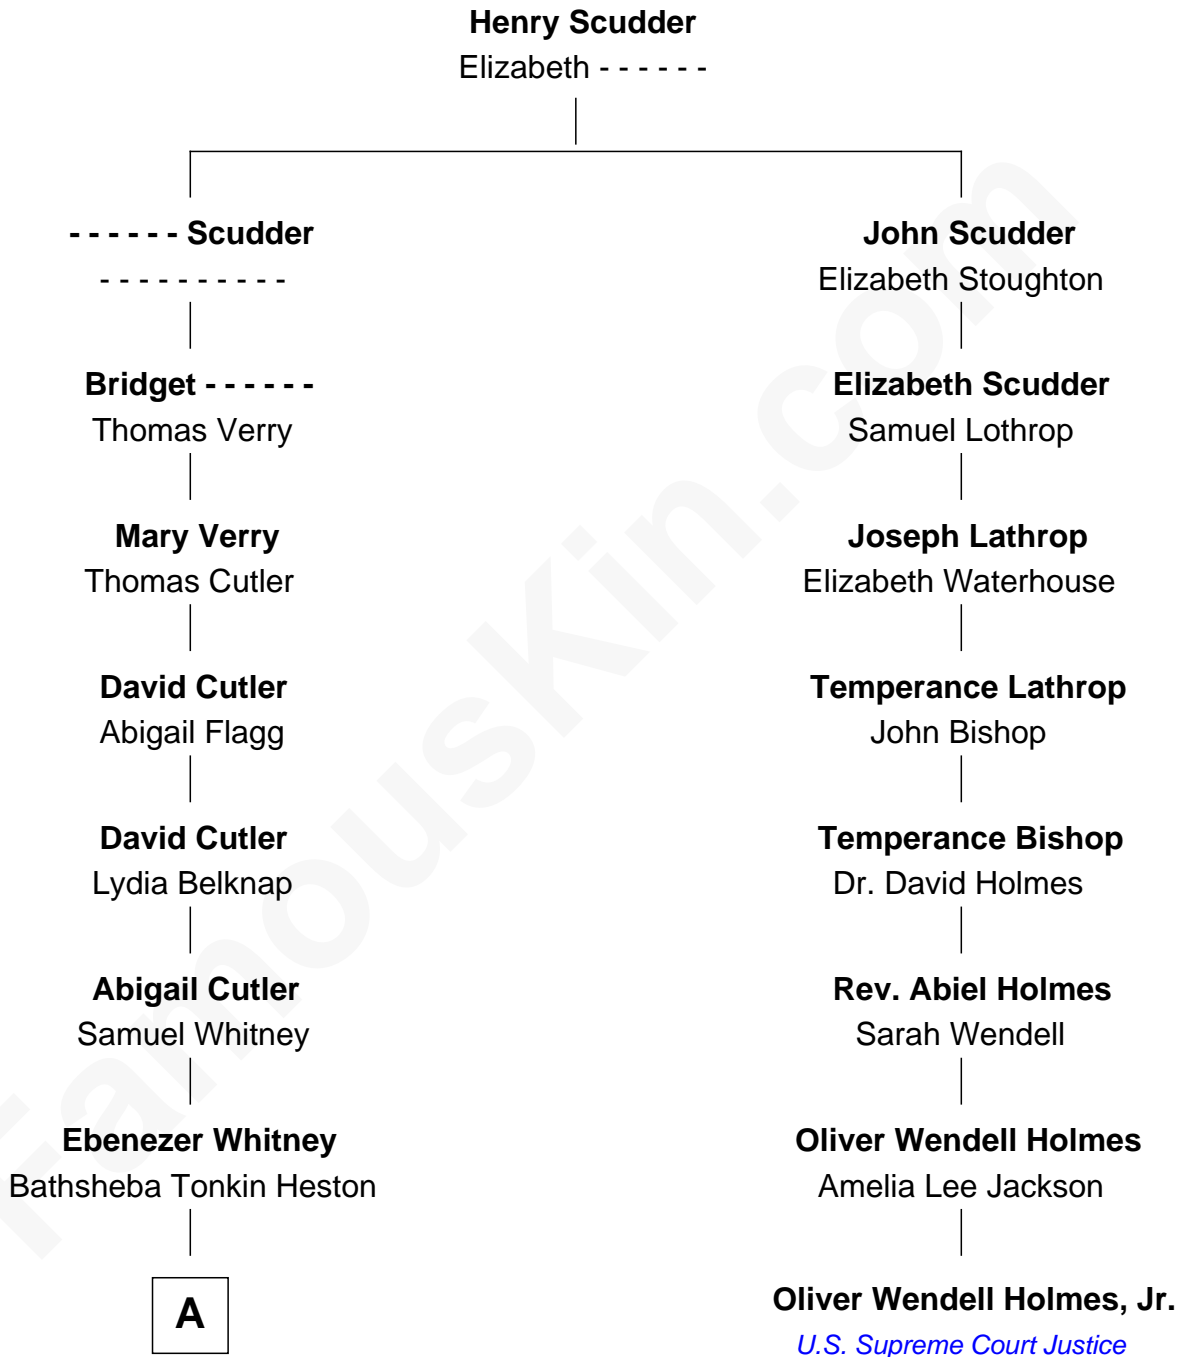

FamousKin.com
Relationship Chart of
Whitney Blake
TV Actress

7th cousin 3 times removed of
Oliver Wendell Holmes, Jr.
U.S. Supreme Court Justice

A

—
Eben Wharton Whitney

Lucy S. Warrick

—
Henry Clay Whitney

Marion Belle Woods

—
Harry C. Whitney

Martha Mae Wilkerson

—
Whitney Blake

TV Actress