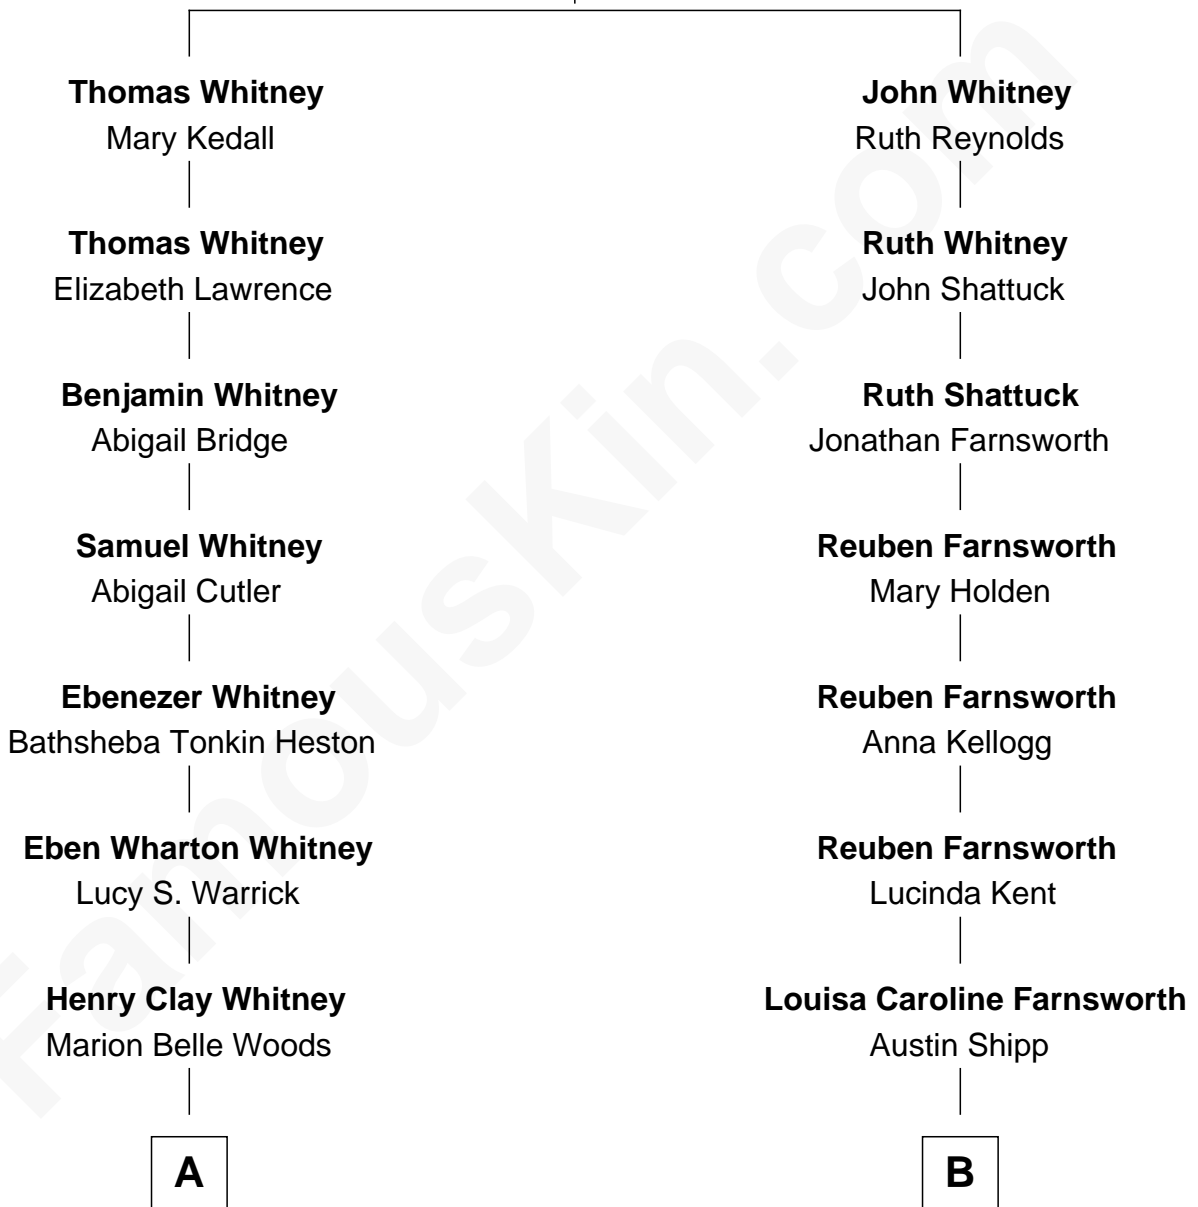

FamousKin.com

Relationship Chart of

Whitney Blake

TV Actress

8th cousin 3 times removed of

Amy Adams
Movie Actress

John Whitney
Elinor - - - - -

A

Harry C. Whitney
Martha Mae Wilkerson

Whitney Blake
TV Actress

B

Dr. Milford Bard Shipp
Ellis Reynolds

Olea Shipp
John Hyrum Hill

Olea Lorraine Hill
Frank Ralph Adams

Richard Kent Adams
Kathryn Hicken

Amy Adams
Movie Actress