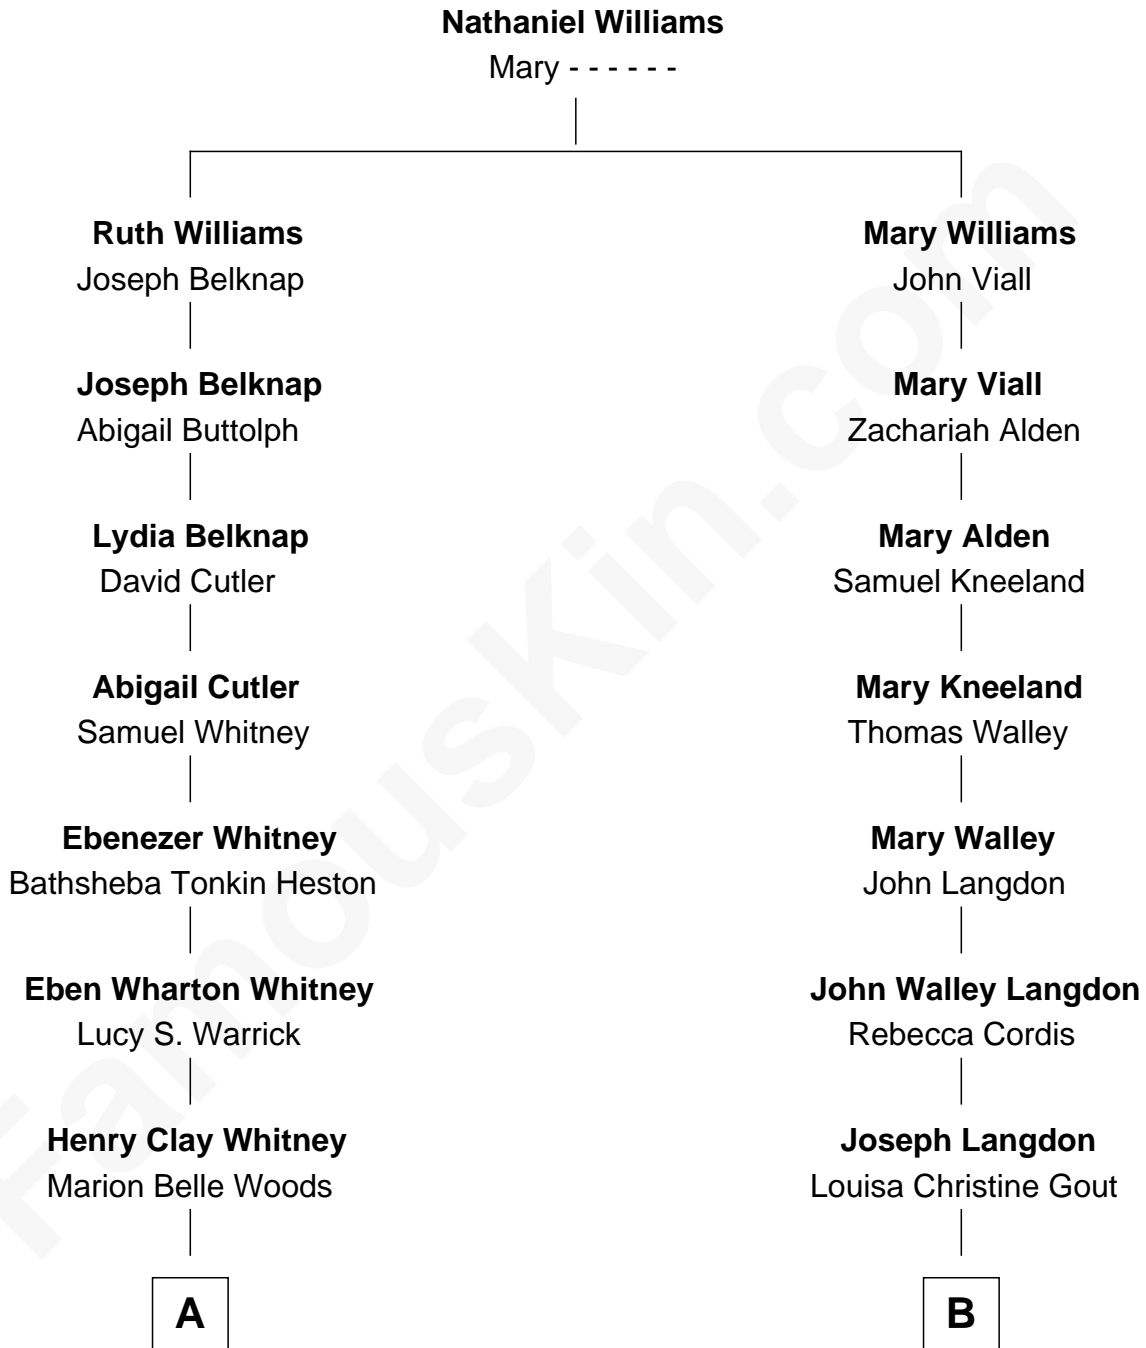

**FamousKin.com**  
**Relationship Chart of**  
**Whitney Blake**  
*TV Actress*

8th cousin 3 times removed of

**Benedict Cumberbatch**  
*Movie, Television and Stage Actor*

**A**

**Harry C. Whitney**  
Martha Mae Wilkerson

**Whitney Blake**  
*TV Actress*

**B**

**Ida Josephine Langdon**  
Thomas Bowen Rees

**Hélène Gertrude Rees**  
Henry Alfred Cumberbatch

**Henry Carlton Cumberbatch**  
Pauline Ellen Laing Congdon

**Timothy Carlton Congdon Cumberbatch**  
Wanda Ventham