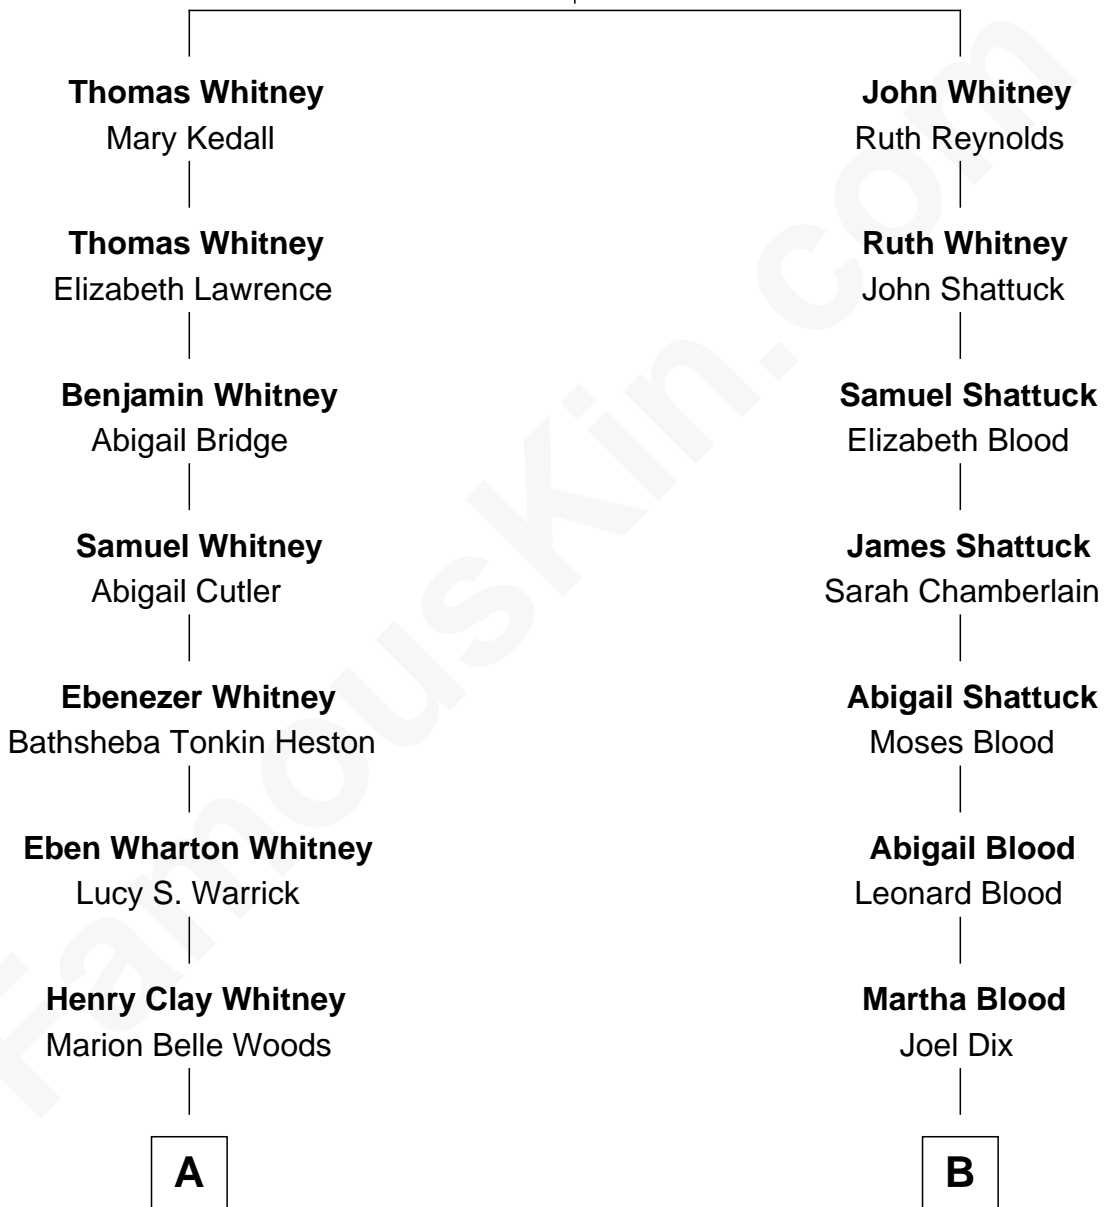

# FamousKin.com Relationship Chart of

**Whitney Blake**

*TV Actress*

8th cousin 3 times removed of

**John Cena**

*Movie Actor and WWE Pro Wrestler*

**John Whitney**

Elinor - - - - -

**A**

**Harry C. Whitney**  
Martha Mae Wilkerson

**Whitney Blake**  
*TV Actress*

**B**

**Martha Emma Dix**  
Charles H. Nichols

**Charles Nichols**  
Julia Ellen Skelton

**Natalie Nichols**  
Ulysses John Lupien