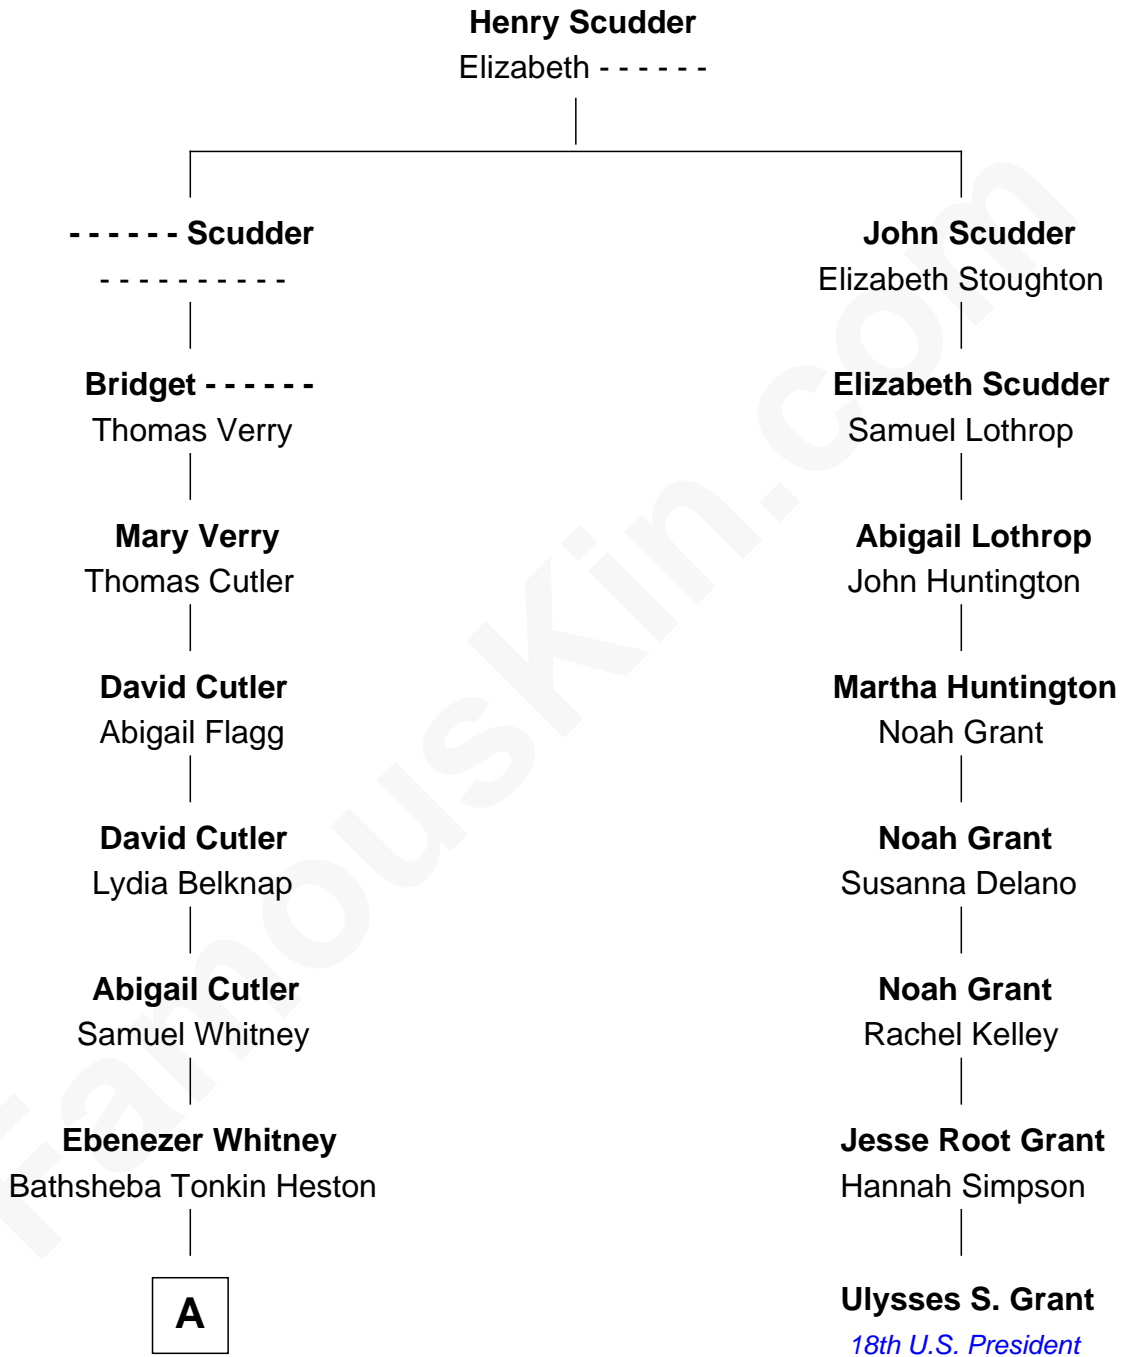

FamousKin.com Relationship Chart of

Whitney Blake

TV Actress

7th cousin 3 times removed of

Ulysses S. Grant

18th U.S. President

A

—
Eben Wharton Whitney

Lucy S. Warrick

—
Henry Clay Whitney

Marion Belle Woods

—
Harry C. Whitney

Martha Mae Wilkerson

—
Whitney Blake

TV Actress

FamousKin.com