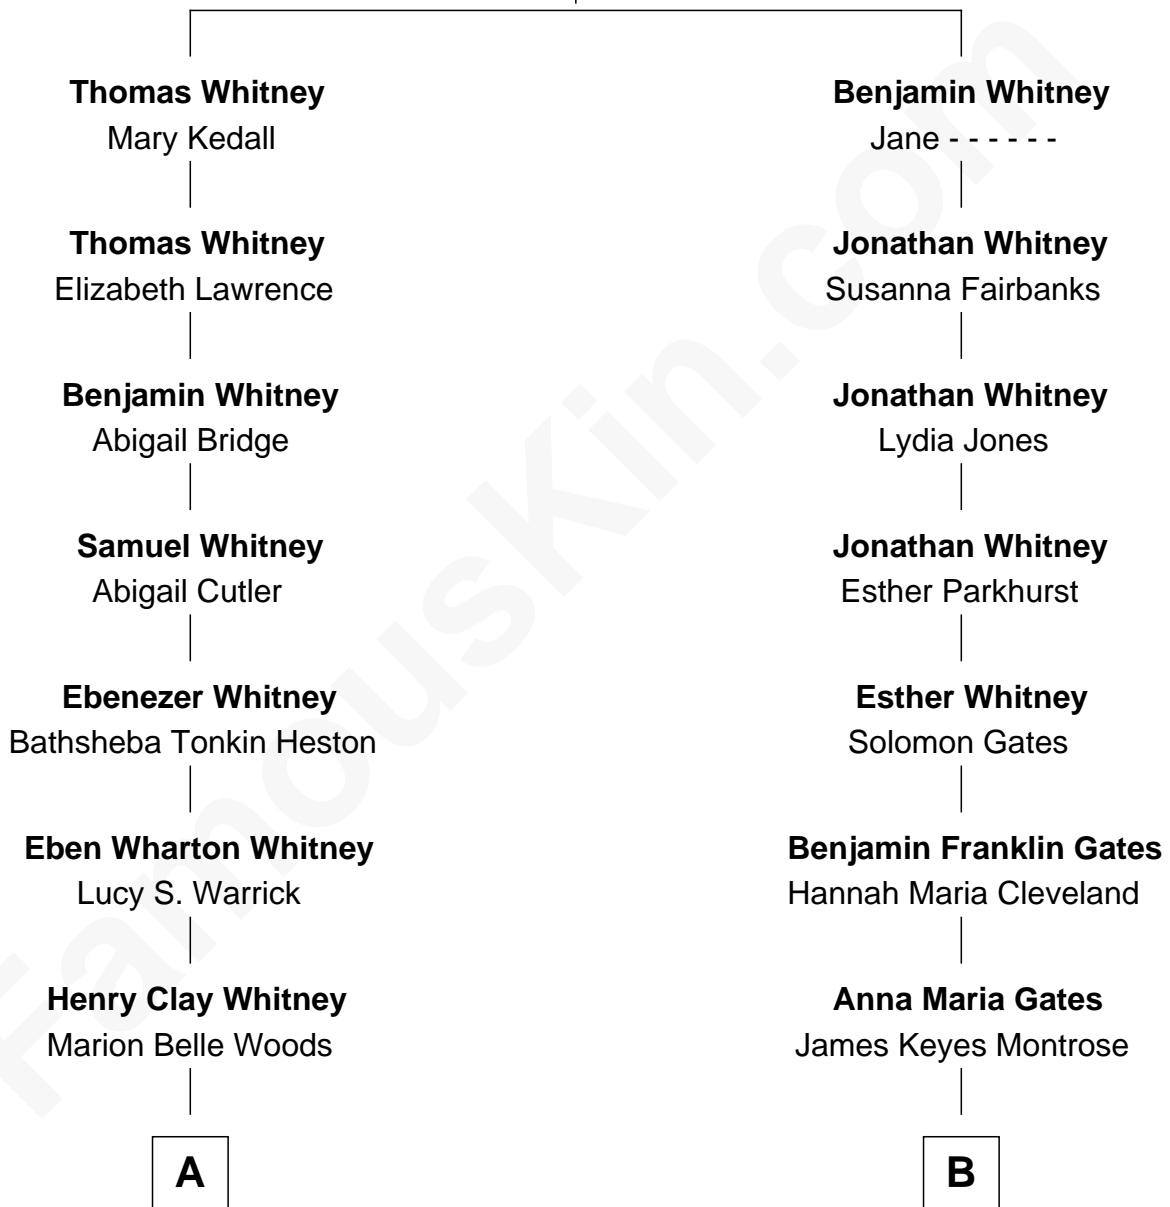

FamousKin.com
Relationship Chart of
Whitney Blake
TV Actress

8th cousin 1 time removed of
Tony Dow
TV Actor

John Whitney
 Elinor - - - - -

A

Harry C. Whitney
Martha Mae Wilkerson

Whitney Blake
TV Actress

B

James Fay Montrose
Alice Lee Anders

Muriel Virginia Montrose
John Stevens Dow

Tony Dow
TV Actor

FamousKin.com