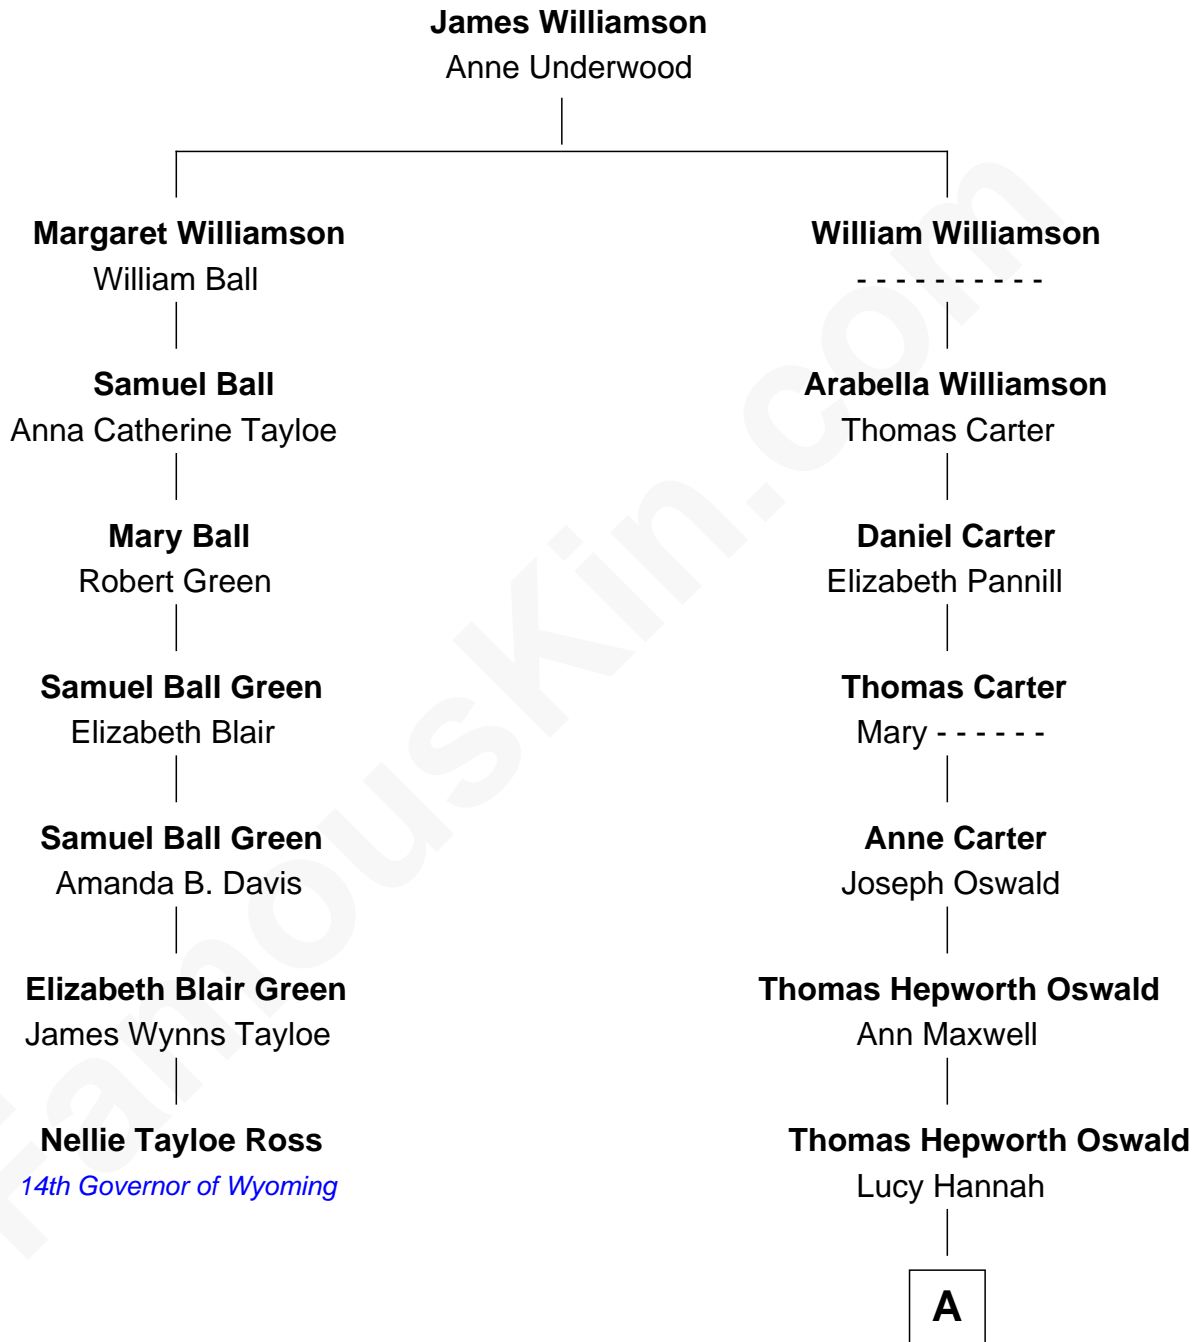

FamousKin.com Relationship Chart of

Nellie Tayloe Ross

14th Governor of Wyoming

6th cousin 3 times removed of

Lee Harvey Oswald

Accused Assassin of President John F. Kennedy

A

William Oswald

Mary Harvey

Robert Edward Lee Oswald

Marguerite Frances Claverie

Lee Harvey Oswald

Accused Assassin of J.F.K.

FamousKin.com