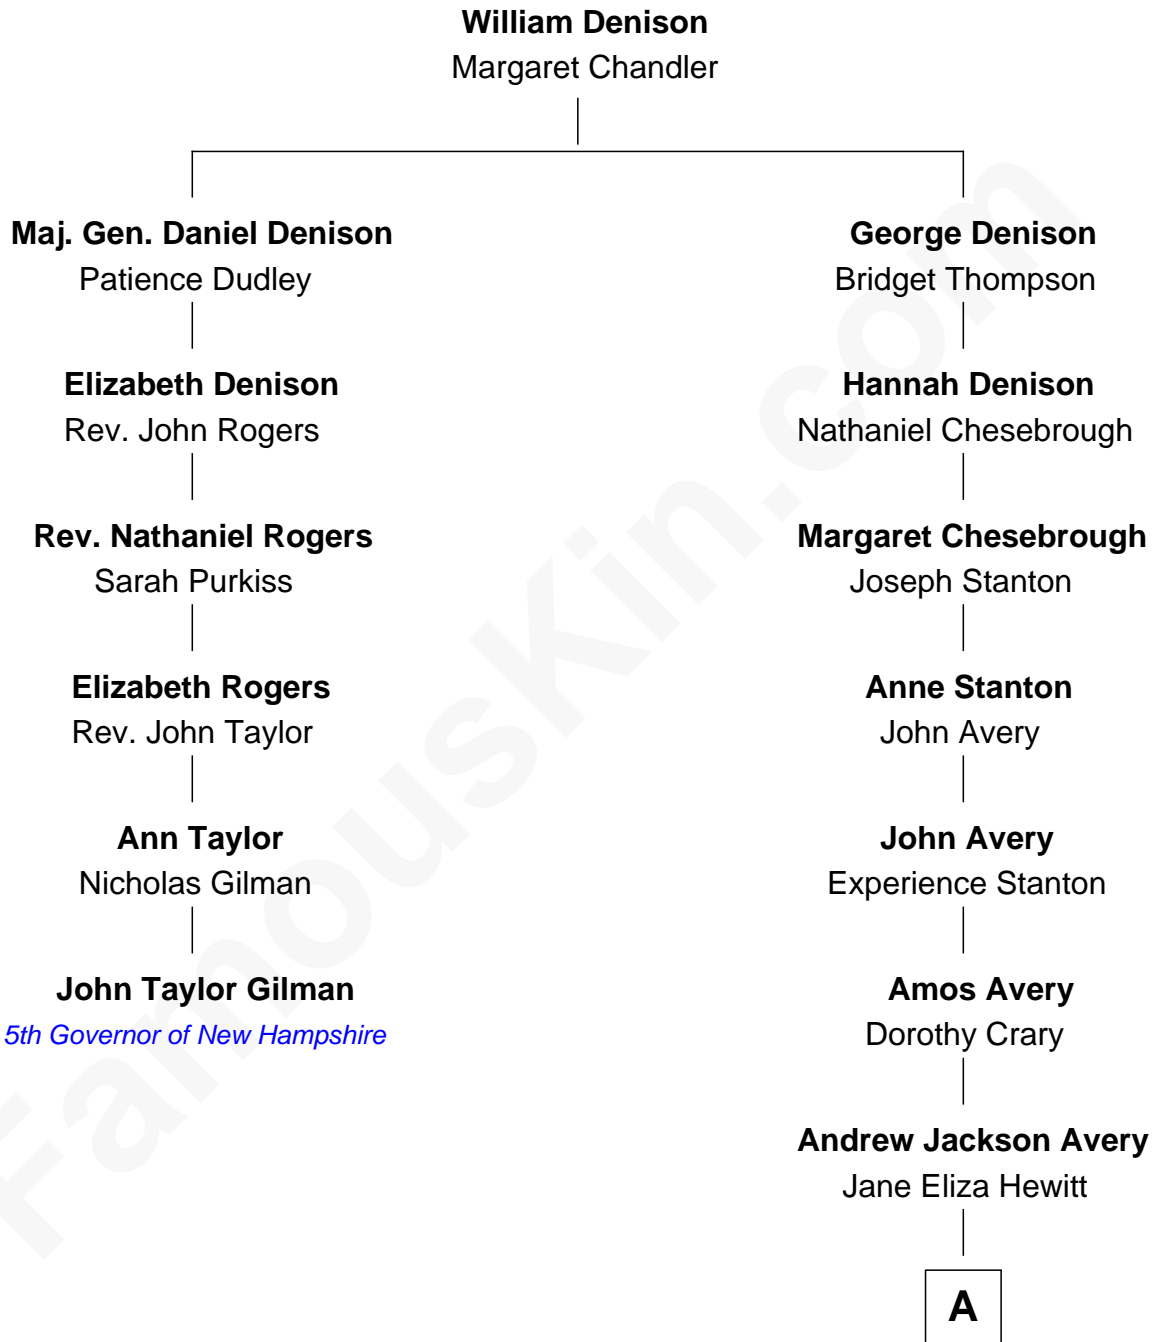

FamousKin.com

Relationship Chart of

John Taylor Gilman

5th Governor of New Hampshire

5th cousin 3 times removed of

Ray Stanton Avery

Founder, Avery Dennison Corp.

A

Oliver Perry Avery
Emma Miller Dickinson

Ray Stanton Avery
Founder, Avery Dennison Corp.

FamousKin.com