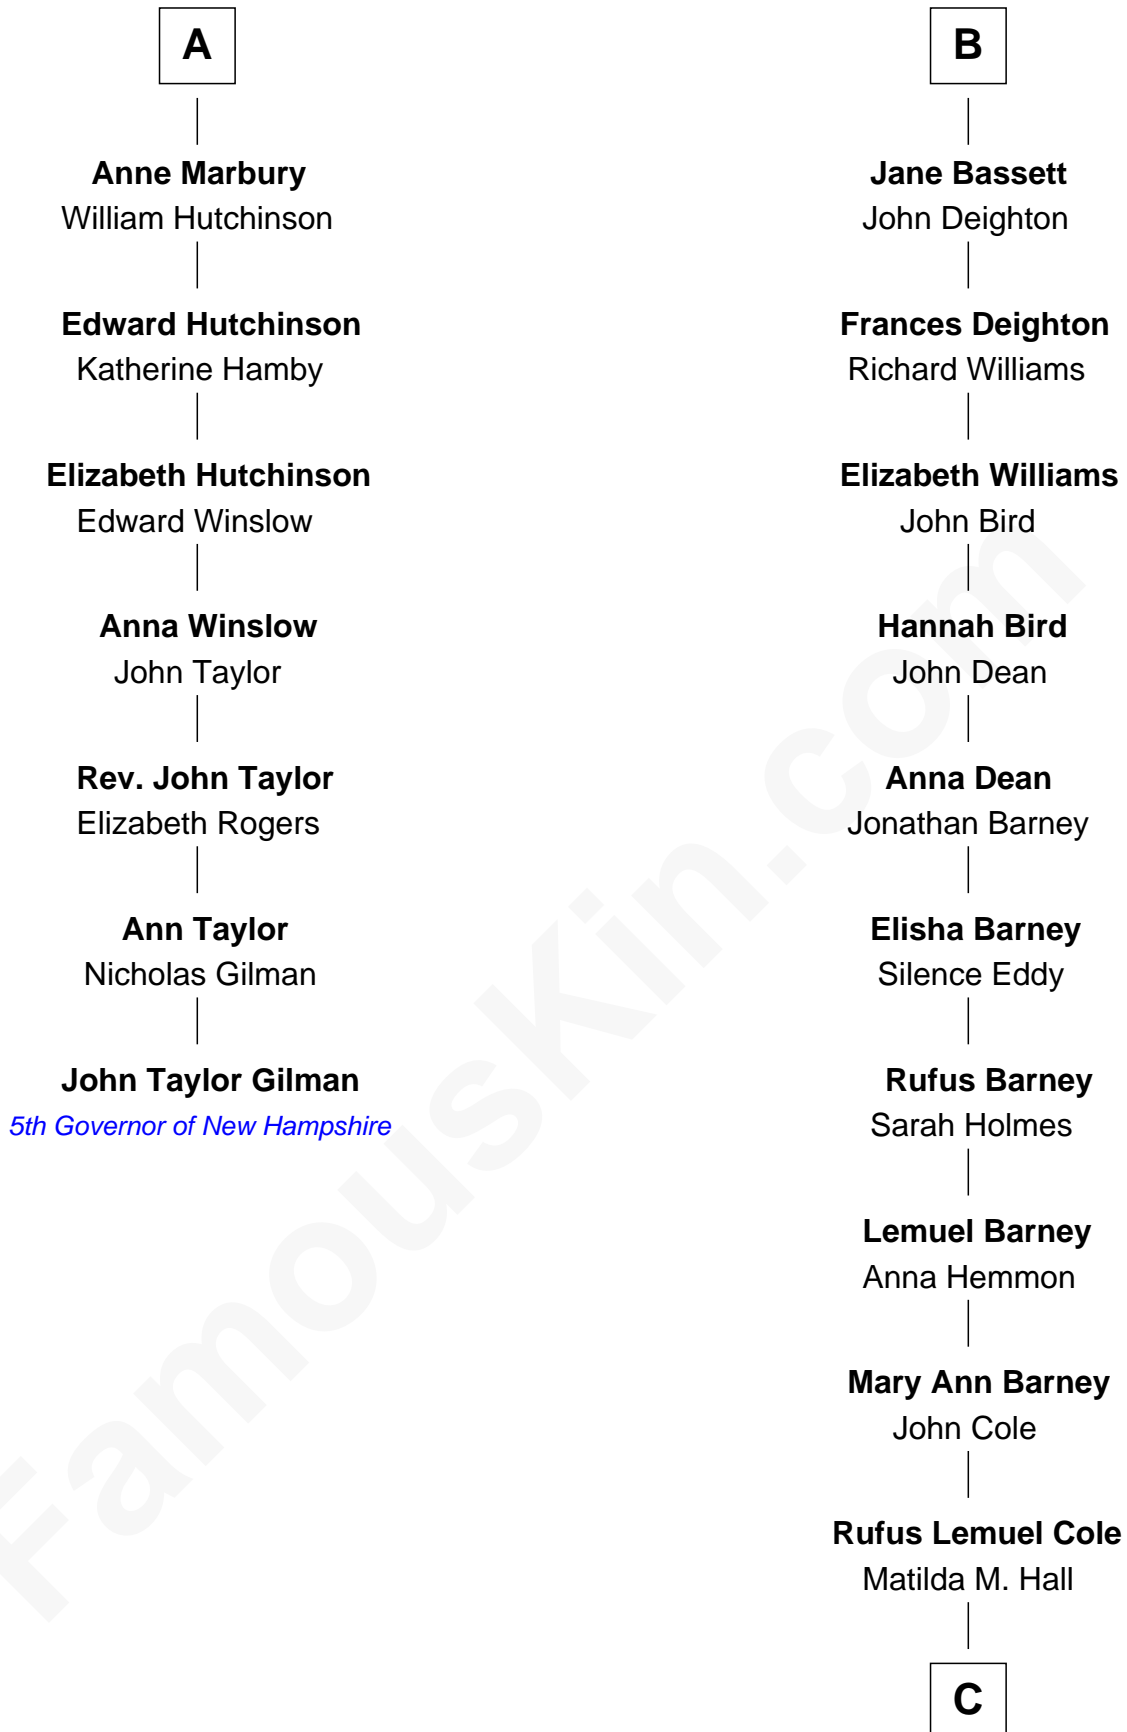

# FamousKin.com Relationship Chart of

**John Taylor Gilman**

*5th Governor of New Hampshire*

13th cousin 7 times removed of

**Michael Lookinland**

*TV Actor*

**Robert de Ferrers**  
Margaret Despencer

**Phillippa Ferrers**  
Sir Thomas Greene

**Elizabeth Greene**  
William Raleigh

**Sir Edward Raleigh**  
Margaret Verney

**Sir Edward Raleigh**  
Anne Chamberlayne

**Bridget Raleigh**  
Sir John Cope

**Elizabeth Cope**  
John Dryden

**Bridget Dryden**  
Rev. Francis Marbury

**A**

**Sir Edmund Ferrers**  
Ellen Roche

**Margaret Ferrers**  
John de Beauchamp

**Sir Richard de Beauchamp**  
Elizabeth Stafford

**Anne de Beauchamp**  
Sir Richard Lygon

**Sir Richard Lygon**  
Margaret Greville

**Henry Lygon**  
Elizabeth Berkeley

**Elizabeth Lygon**  
Edward Bassett

**B**

**C**

**Nellie M. Cole**

John Andrew Lookinland

**Orrin Paul Lookinland**

Madeline Tait