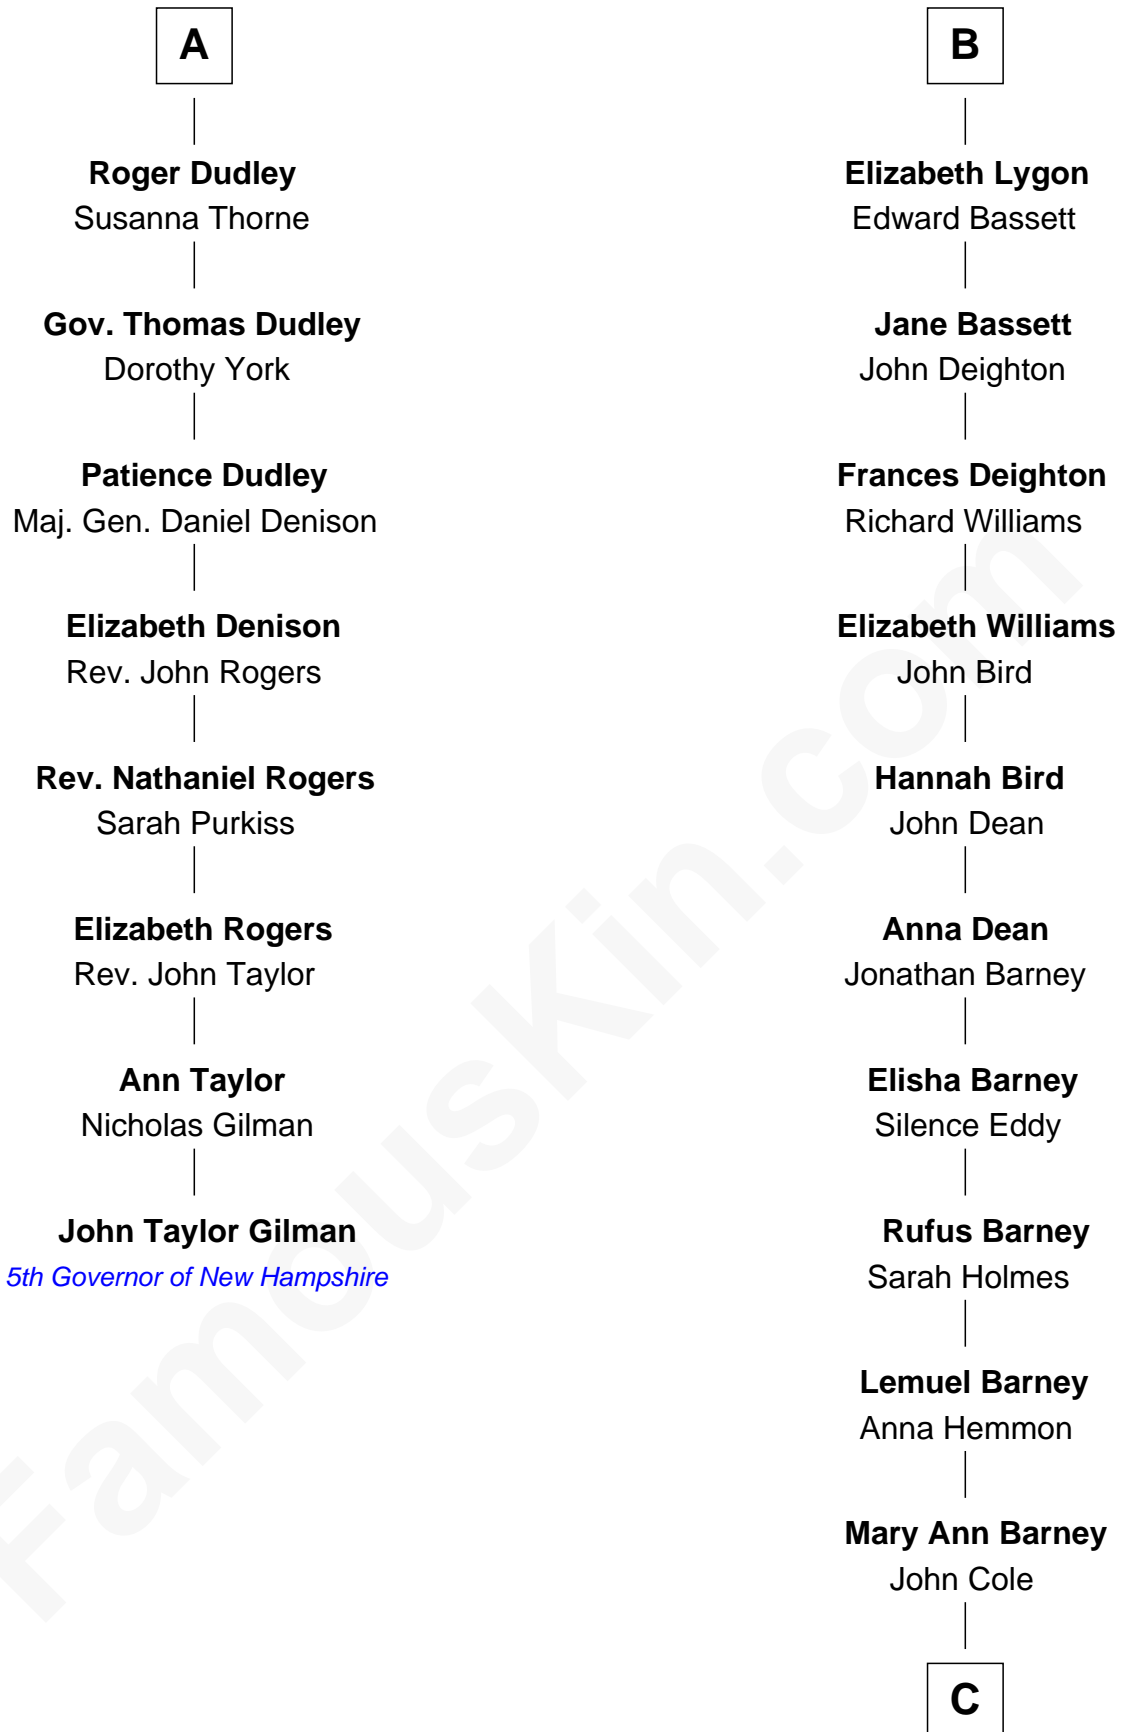

FamousKin.com Relationship Chart of

John Taylor Gilman

5th Governor of New Hampshire

14th cousin 7 times removed of

Michael Lookinland

TV Actor

C

Rufus Lemuel Cole

Matilda M. Hall

Nellie M. Cole

John Andrew Lookinland

Orrin Paul Lookinland

Madeline Tait

Paul Russell Lookinland

Karen Ruth McKinney

Michael Lookinland