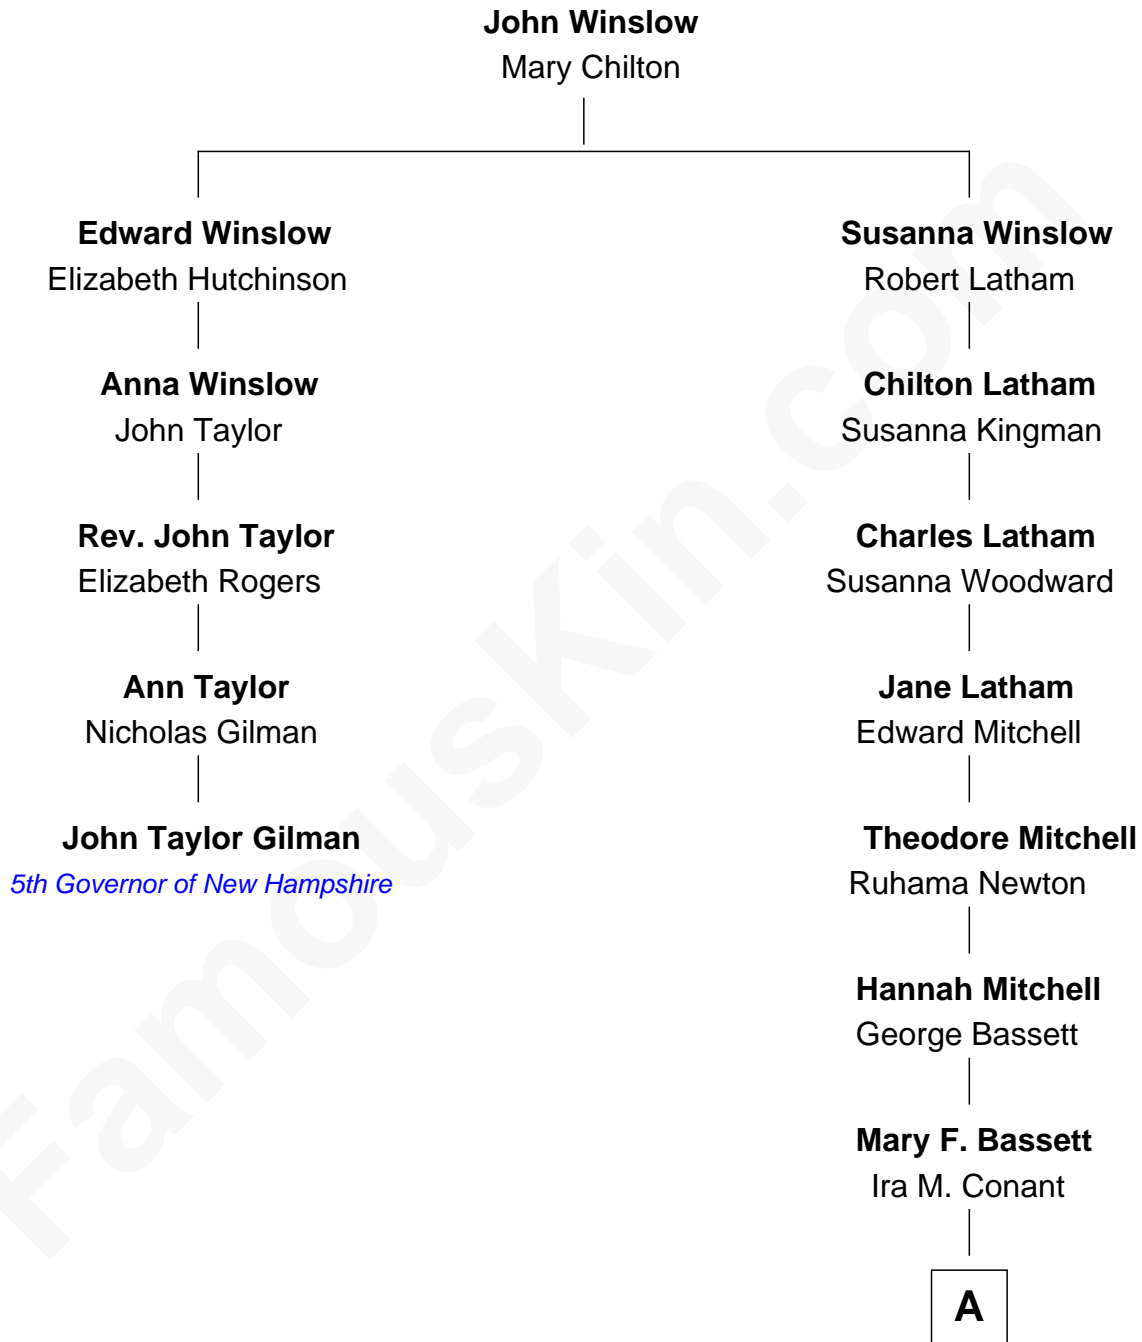

FamousKin.com Relationship Chart of

John Taylor Gilman

5th Governor of New Hampshire

4th cousin 7 times removed of

Nat Faxon

Actor, Comedian, Director and Screenwriter

A

Herbert Ira Conant

Alleda B. Pierce

Marie Bassett Conant

Dr. Nathaniel Wales Faxon

William Otis Faxon

Frances Mary Parker

Dr. David Parker Faxon

Monica Andrea Kersten

Nat Faxon