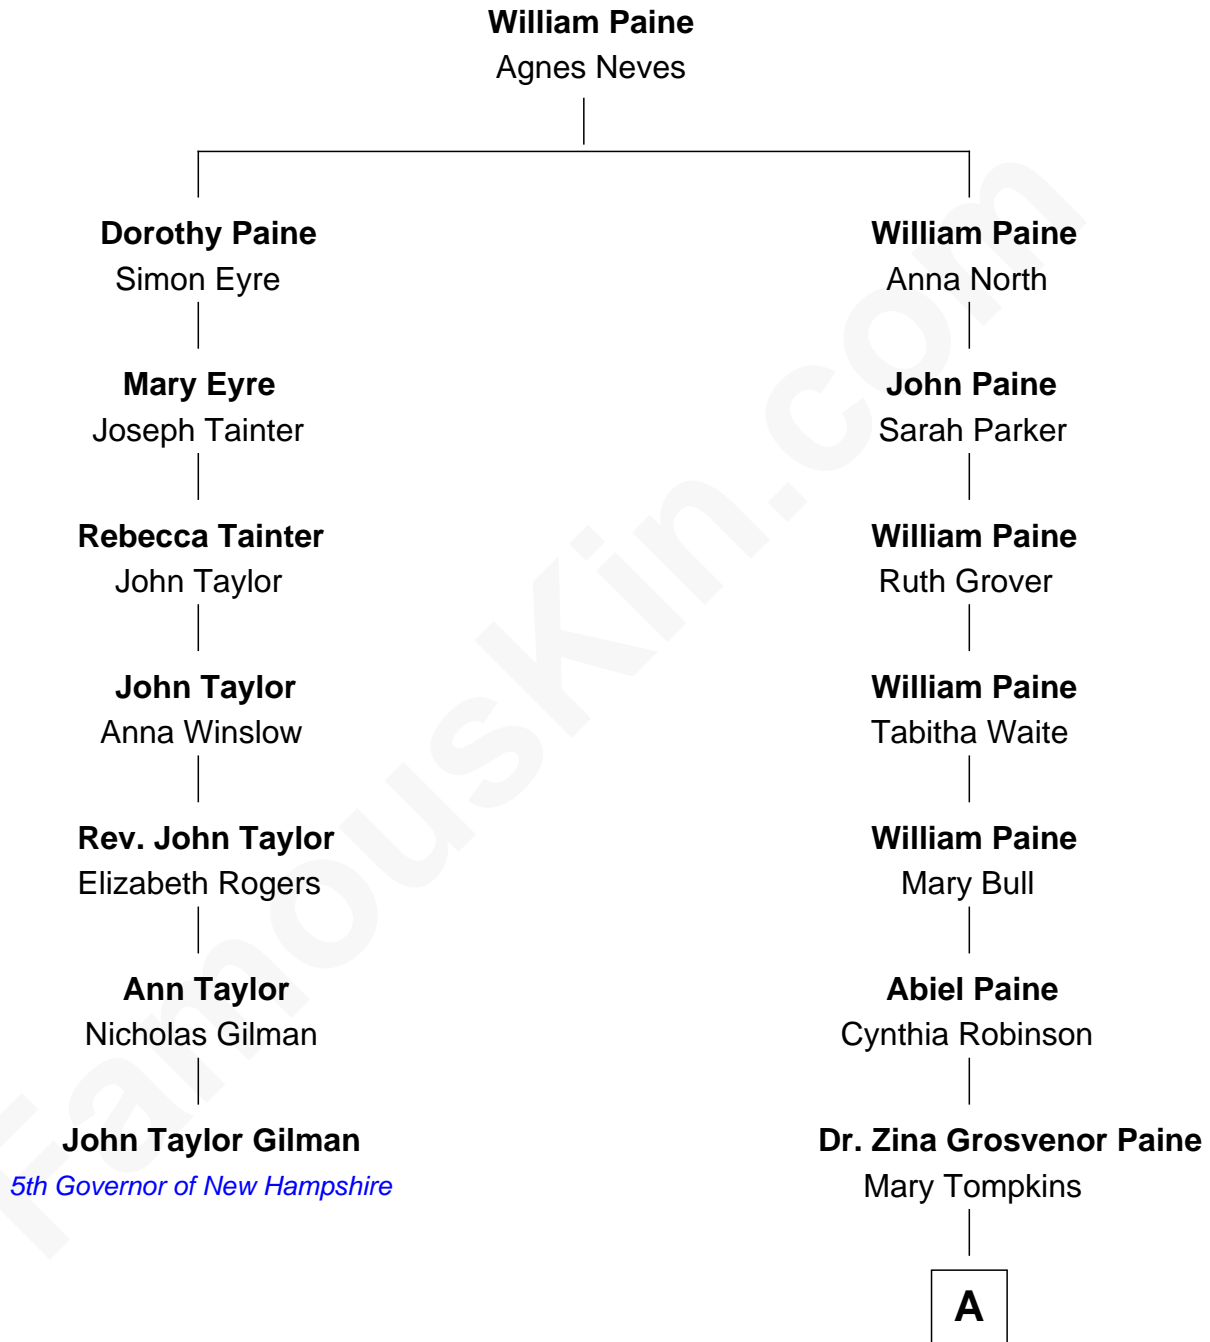

FamousKin.com Relationship Chart of

John Taylor Gilman

5th Governor of New Hampshire

6th cousin 3 times removed of

Charles M. Dale

66th Governor of New Hampshire

A

Nathaniel Tompkins Paine

Martha Mariah Milby

Maud Paine

Fred Vernon Dale

Charles M. Dale

66th Governor of New Hampshire

FamousKin.com