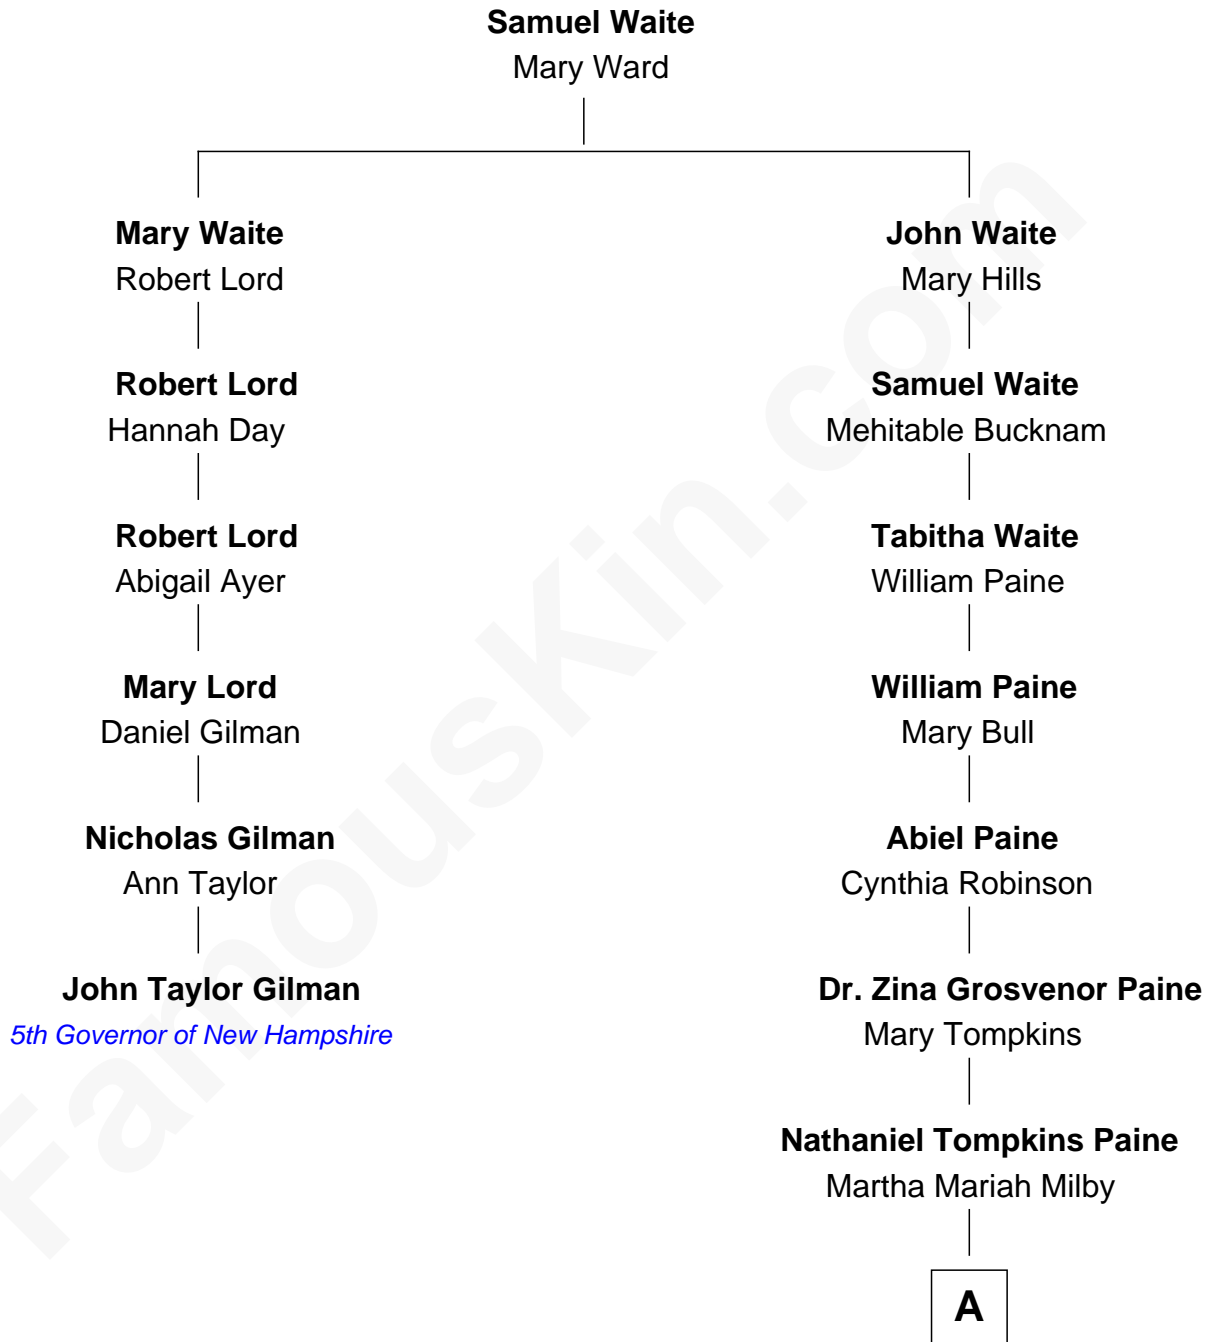

FamousKin.com

Relationship Chart of

John Taylor Gilman

5th Governor of New Hampshire

5th cousin 3 times removed of

Charles M. Dale

66th Governor of New Hampshire

A

—
Maud Paine
Fred Vernon Dale

—
Charles M. Dale
66th Governor of New Hampshire

FamousKin.com