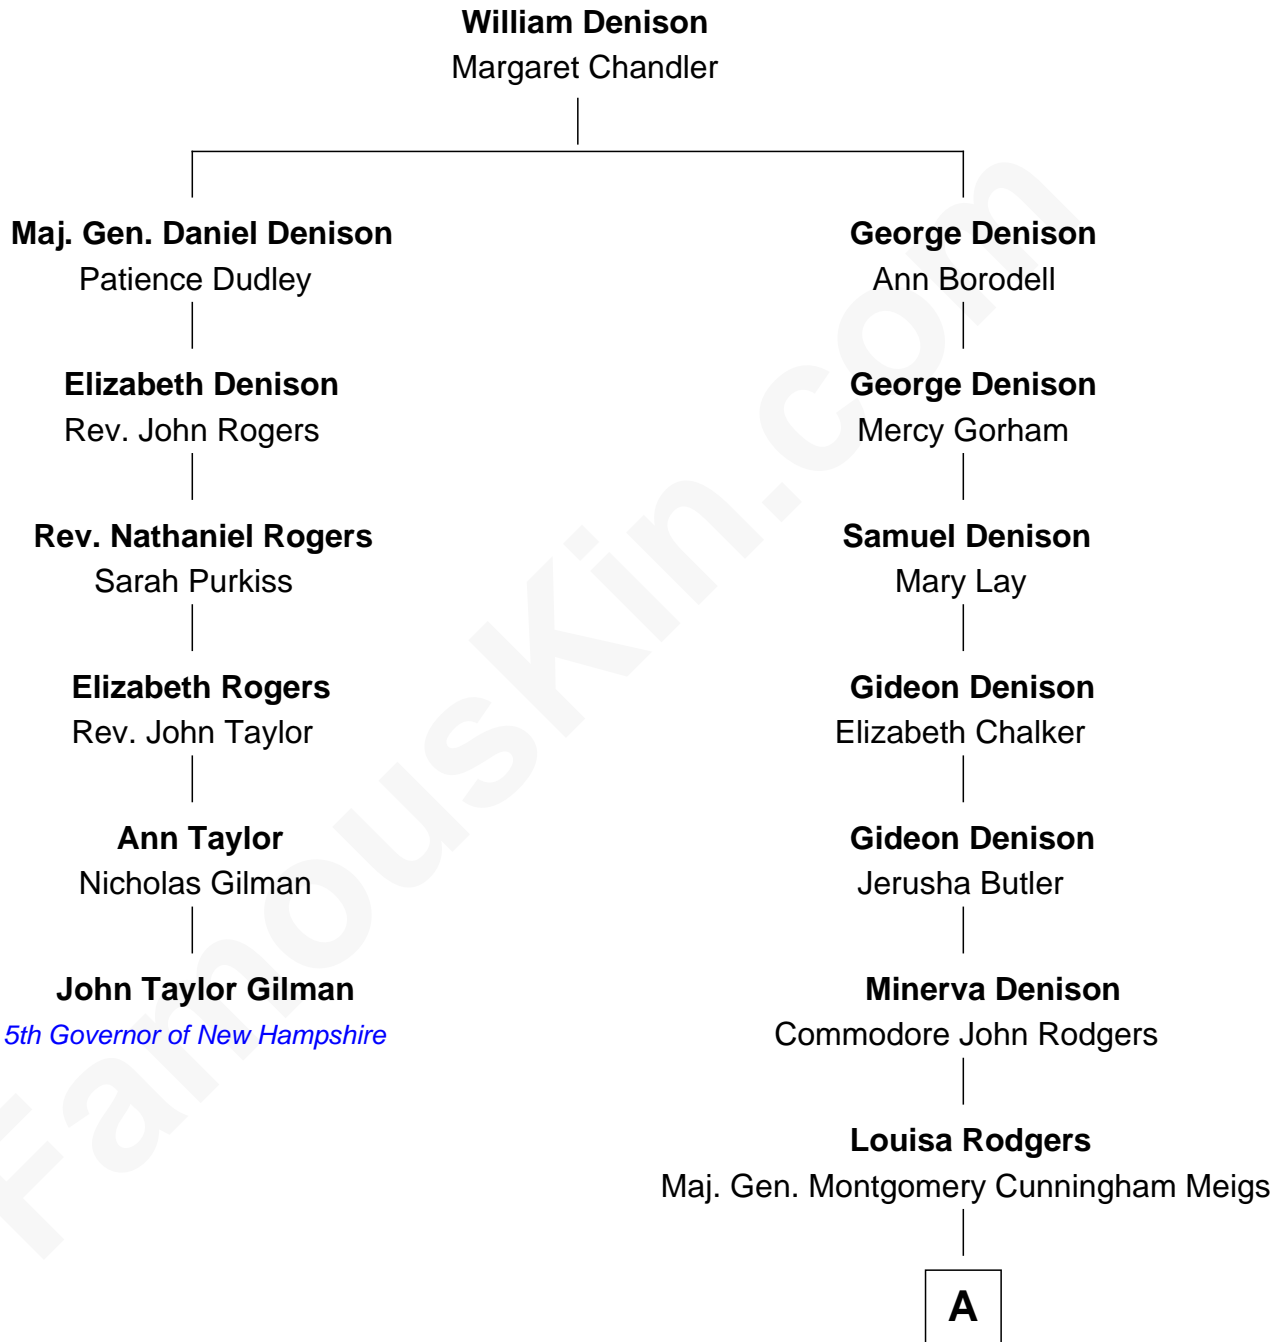

FamousKin.com

Relationship Chart of

John Taylor Gilman

5th Governor of New Hampshire

5th cousin 6 times removed of

Parker Stevenson

TV and Movie Actor

A

—
Mary Montgomery Meigs
Col. Joseph Hancock Taylor

—
Evelyn Taylor
Eli Kirk Price

—
Philip Price
Sarah Meade Harrison

—
Sarah Meade Price
Richard Stevenson Parker

—
Parker Stevenson
TV and Movie Actor