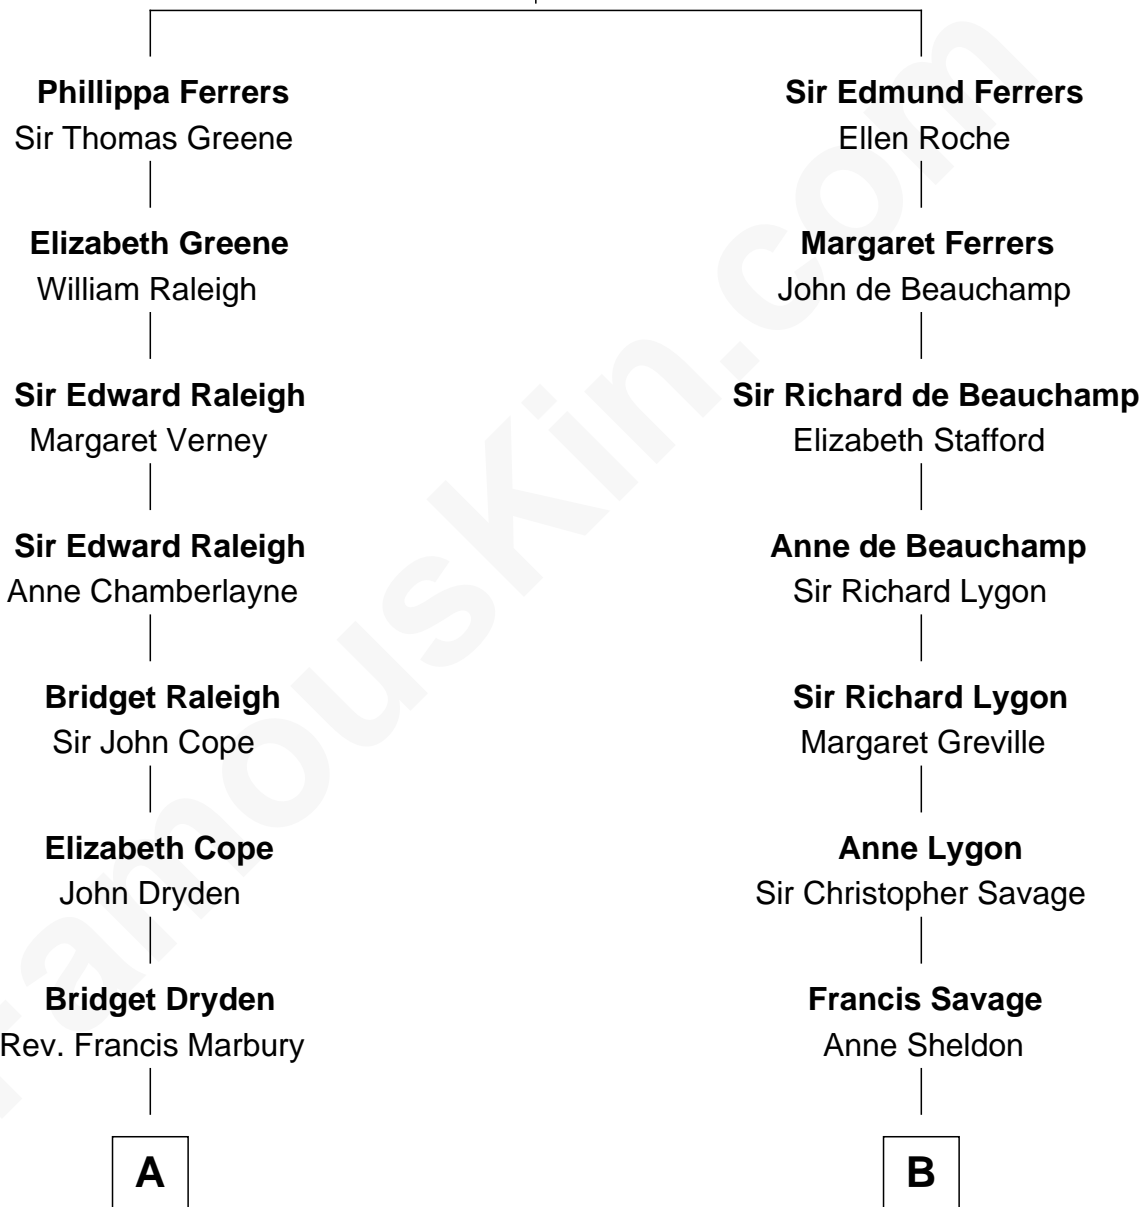

FamousKin.com

Relationship Chart of

John Taylor Gilman

5th Governor of New Hampshire

13th cousin 7 times removed of

Parker Stevenson

TV and Movie Actor

Robert de Ferrers
Margaret Despencer

C

Evelyn Taylor

Eli Kirk Price

Philip Price

Sarah Meade Harrison

Sarah Meade Price

Richard Stevenson Parker

Parker Stevenson