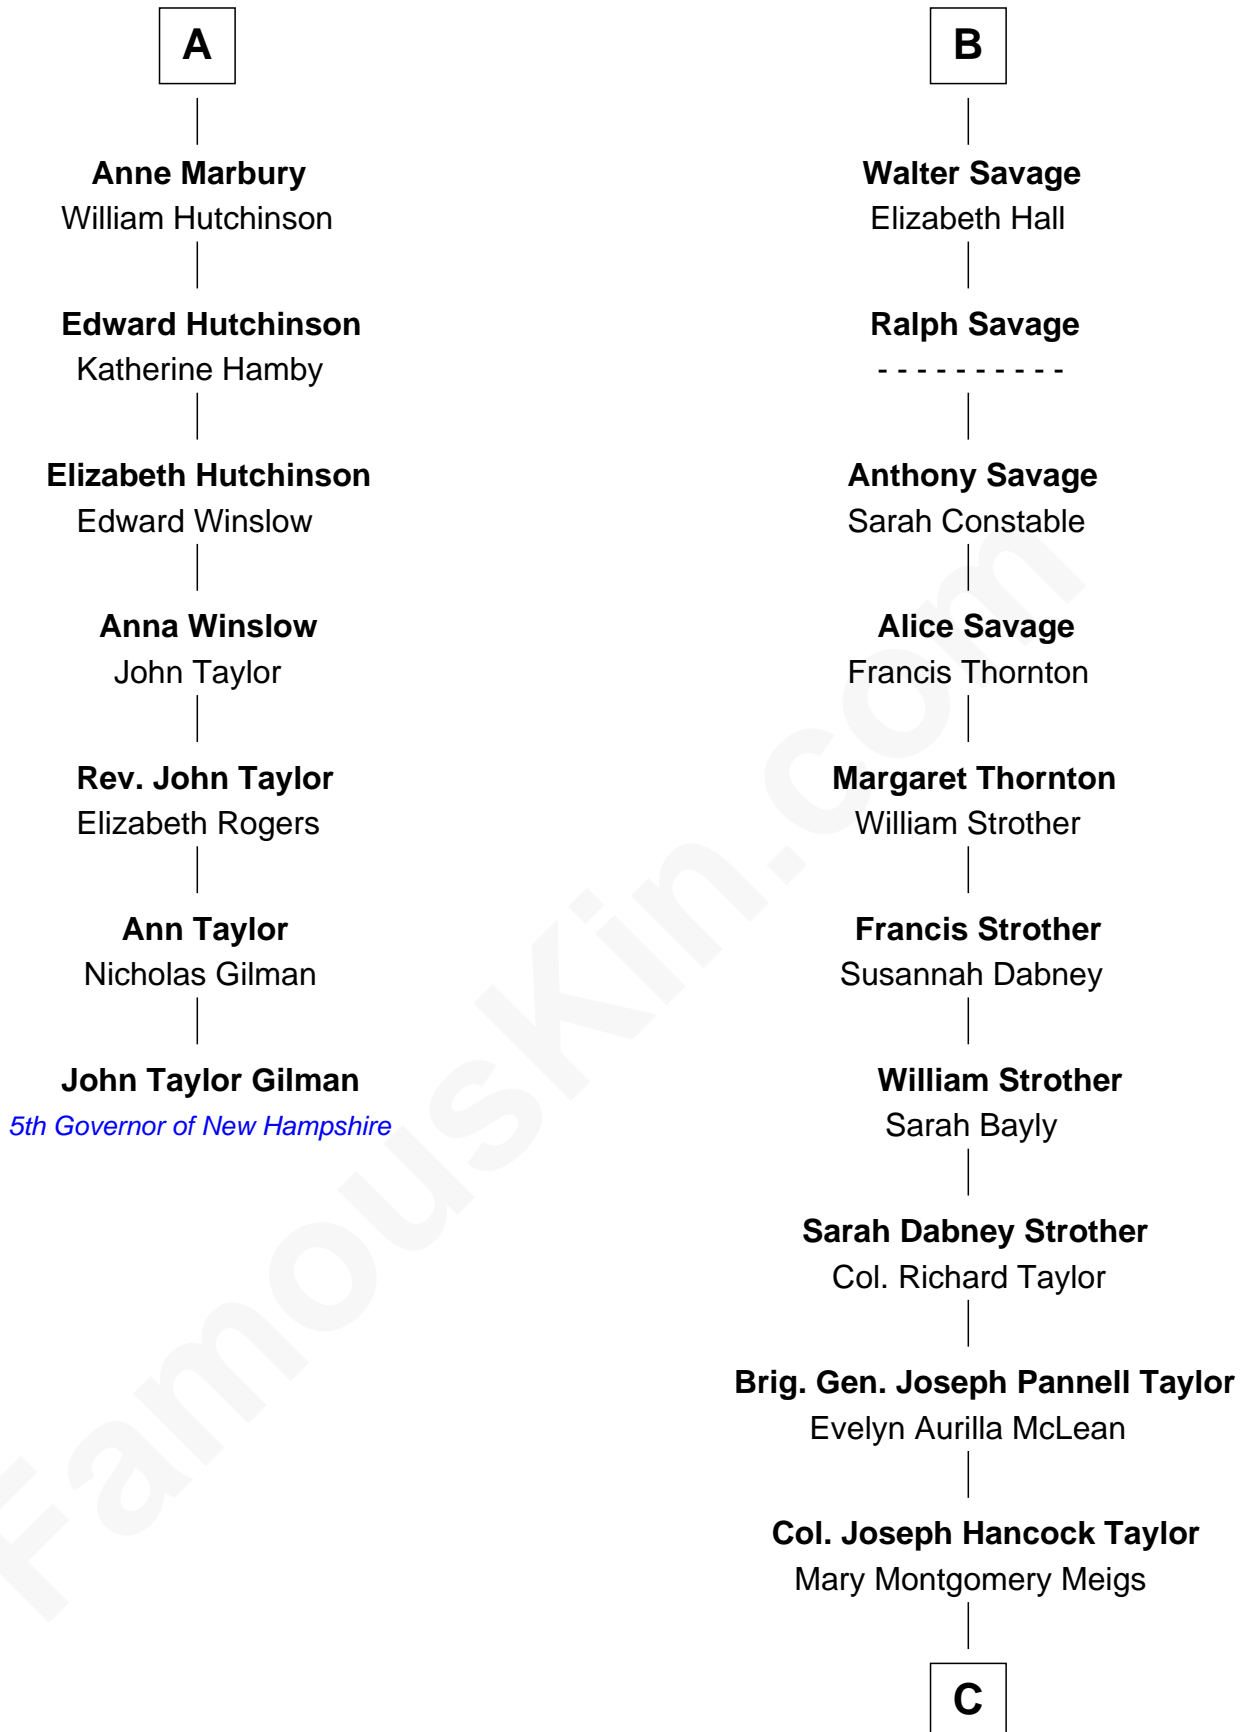

FamousKin.com

Relationship Chart of

John Taylor Gilman

5th Governor of New Hampshire

13th cousin 7 times removed of

Parker Stevenson

TV and Movie Actor

Robert de Ferrers
Margaret Despencer

C

Evelyn Taylor

Eli Kirk Price

Philip Price

Sarah Meade Harrison

Sarah Meade Price

Richard Stevenson Parker

Parker Stevenson