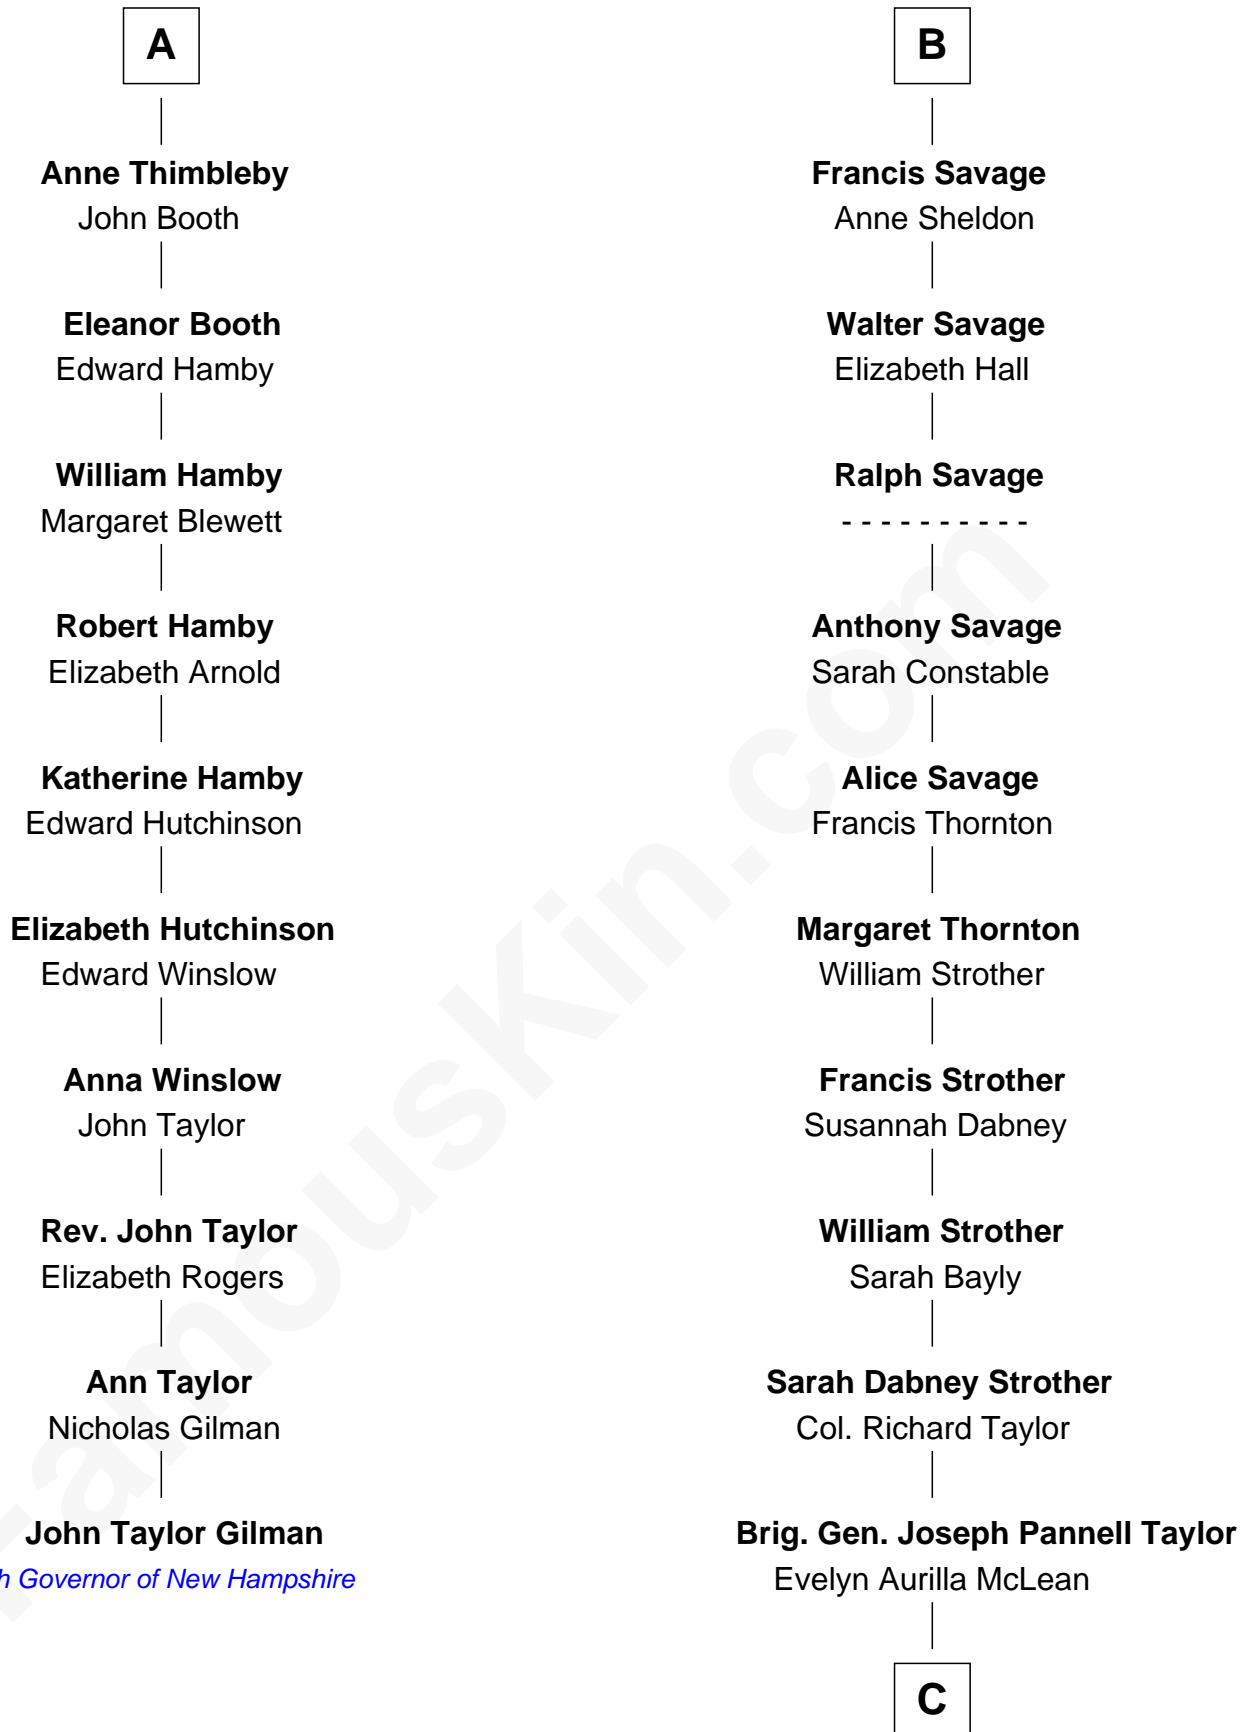

FamousKin.com

Relationship Chart of

John Taylor Gilman

5th Governor of New Hampshire

16th cousin 5 times removed of

Parker Stevenson

TV and Movie Actor

Bartholomew de Badlesmere

Katherine Stanley

Sir John Savage

Sir Christopher Savage

Anne Stanley

Sir Christopher Savage

Anne Lygon

B

C

Col. Joseph Hancock Taylor

Mary Montgomery Meigs

Evelyn Taylor

Eli Kirk Price

Philip Price

Sarah Meade Harrison

Sarah Meade Price

Richard Stevenson Parker