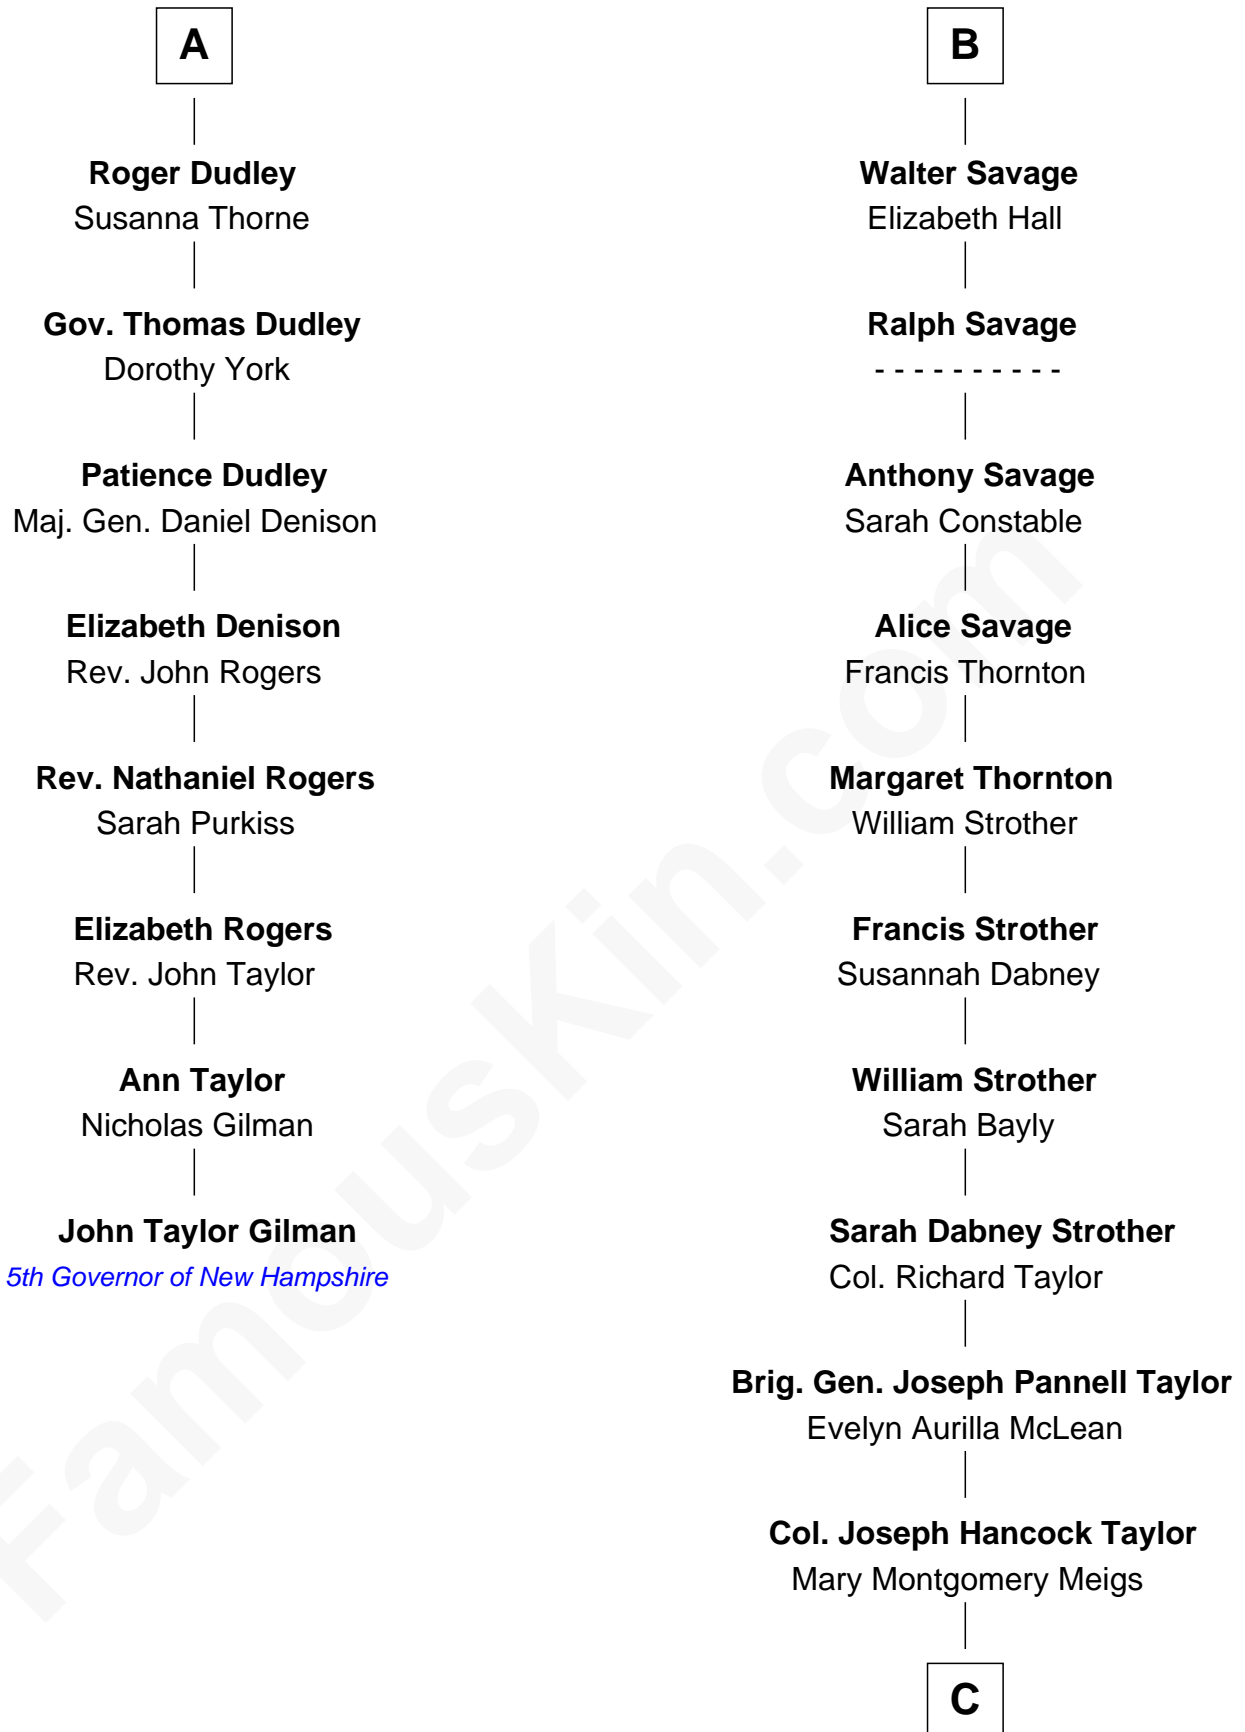

## Relationship Chart of

### John Taylor Gilman

5th Governor of New Hampshire

14th cousin 6 times removed of

**Parker Stevenson**

TV and Movie Actor

**C**

**Evelyn Taylor**

Eli Kirk Price