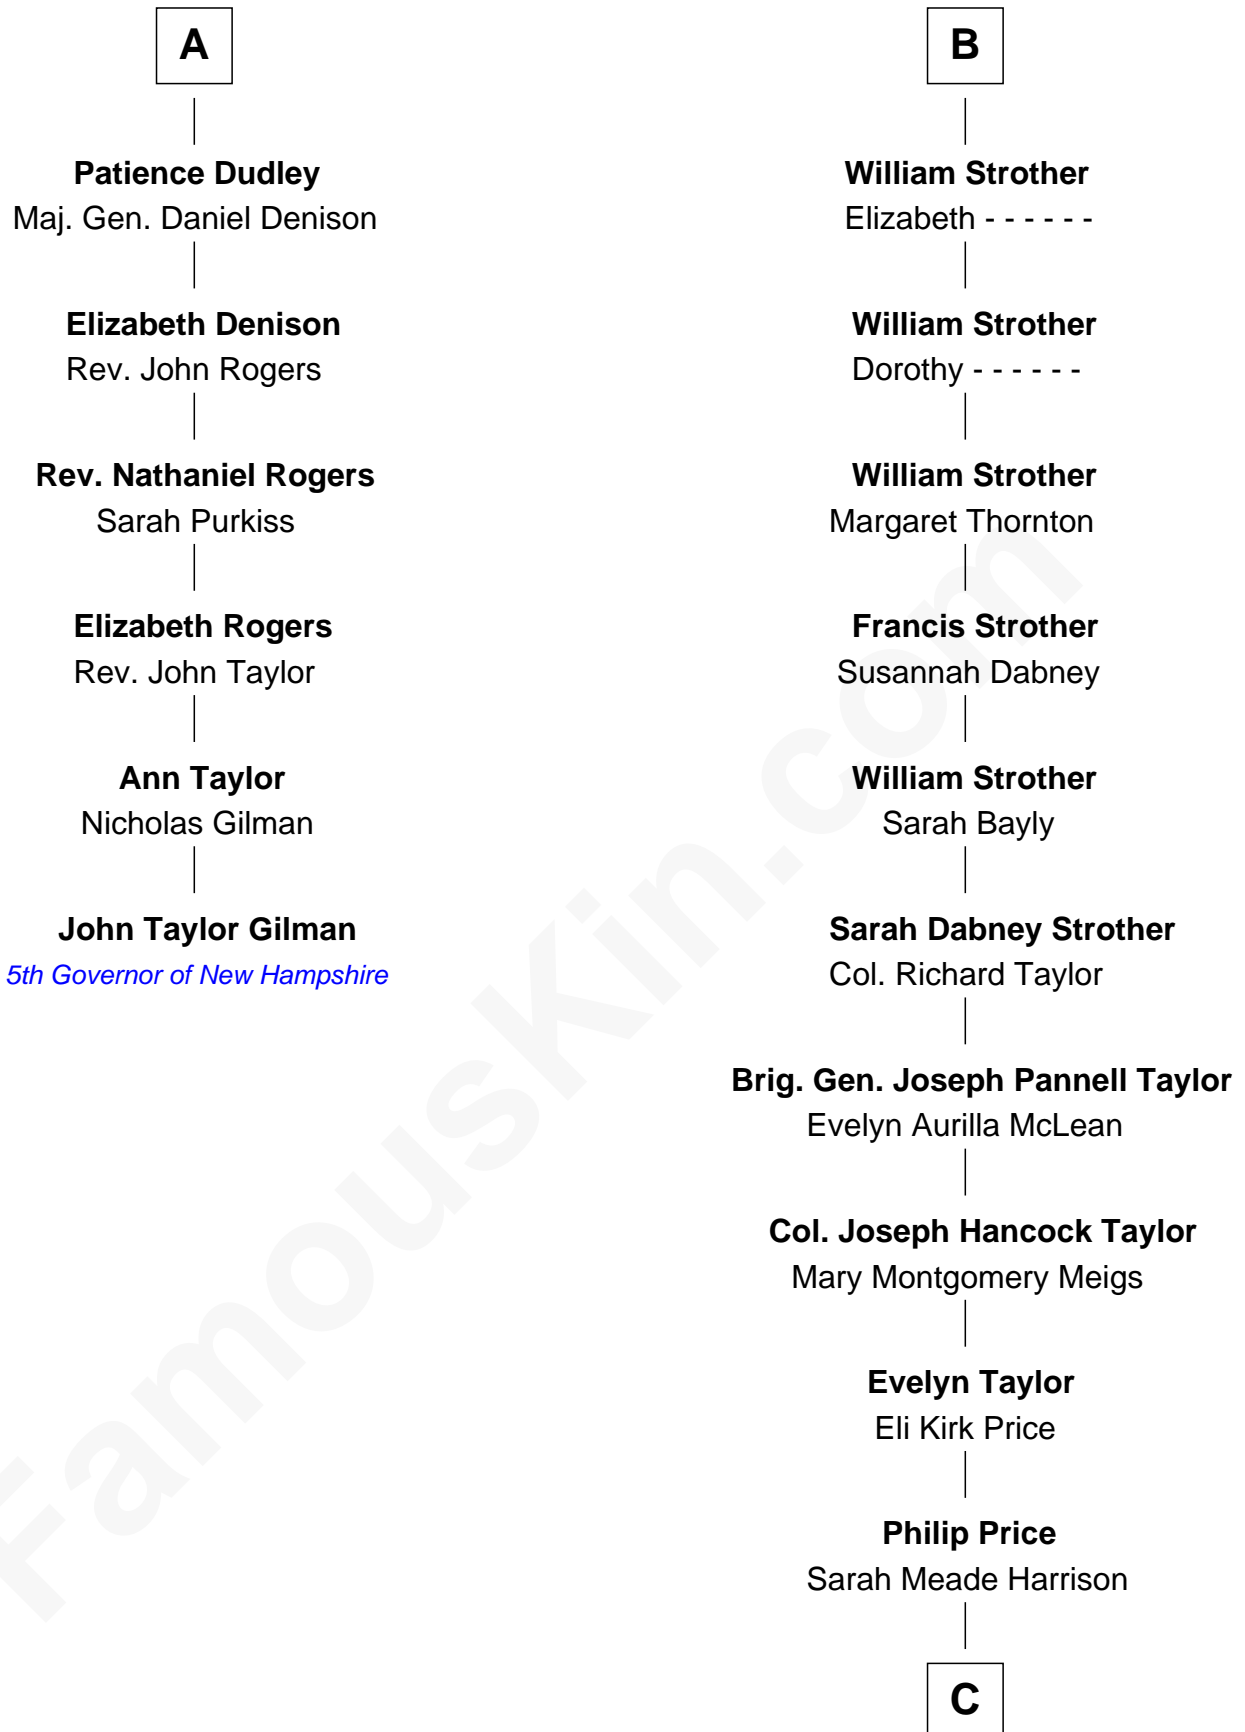

FamousKin.com

Relationship Chart of

John Taylor Gilman

5th Governor of New Hampshire

12th cousin 6 times removed of

Parker Stevenson

TV and Movie Actor

C

Sarah Meade Price
Richard Stevenson Parker

Parker Stevenson
TV and Movie Actor

FamousKin.com