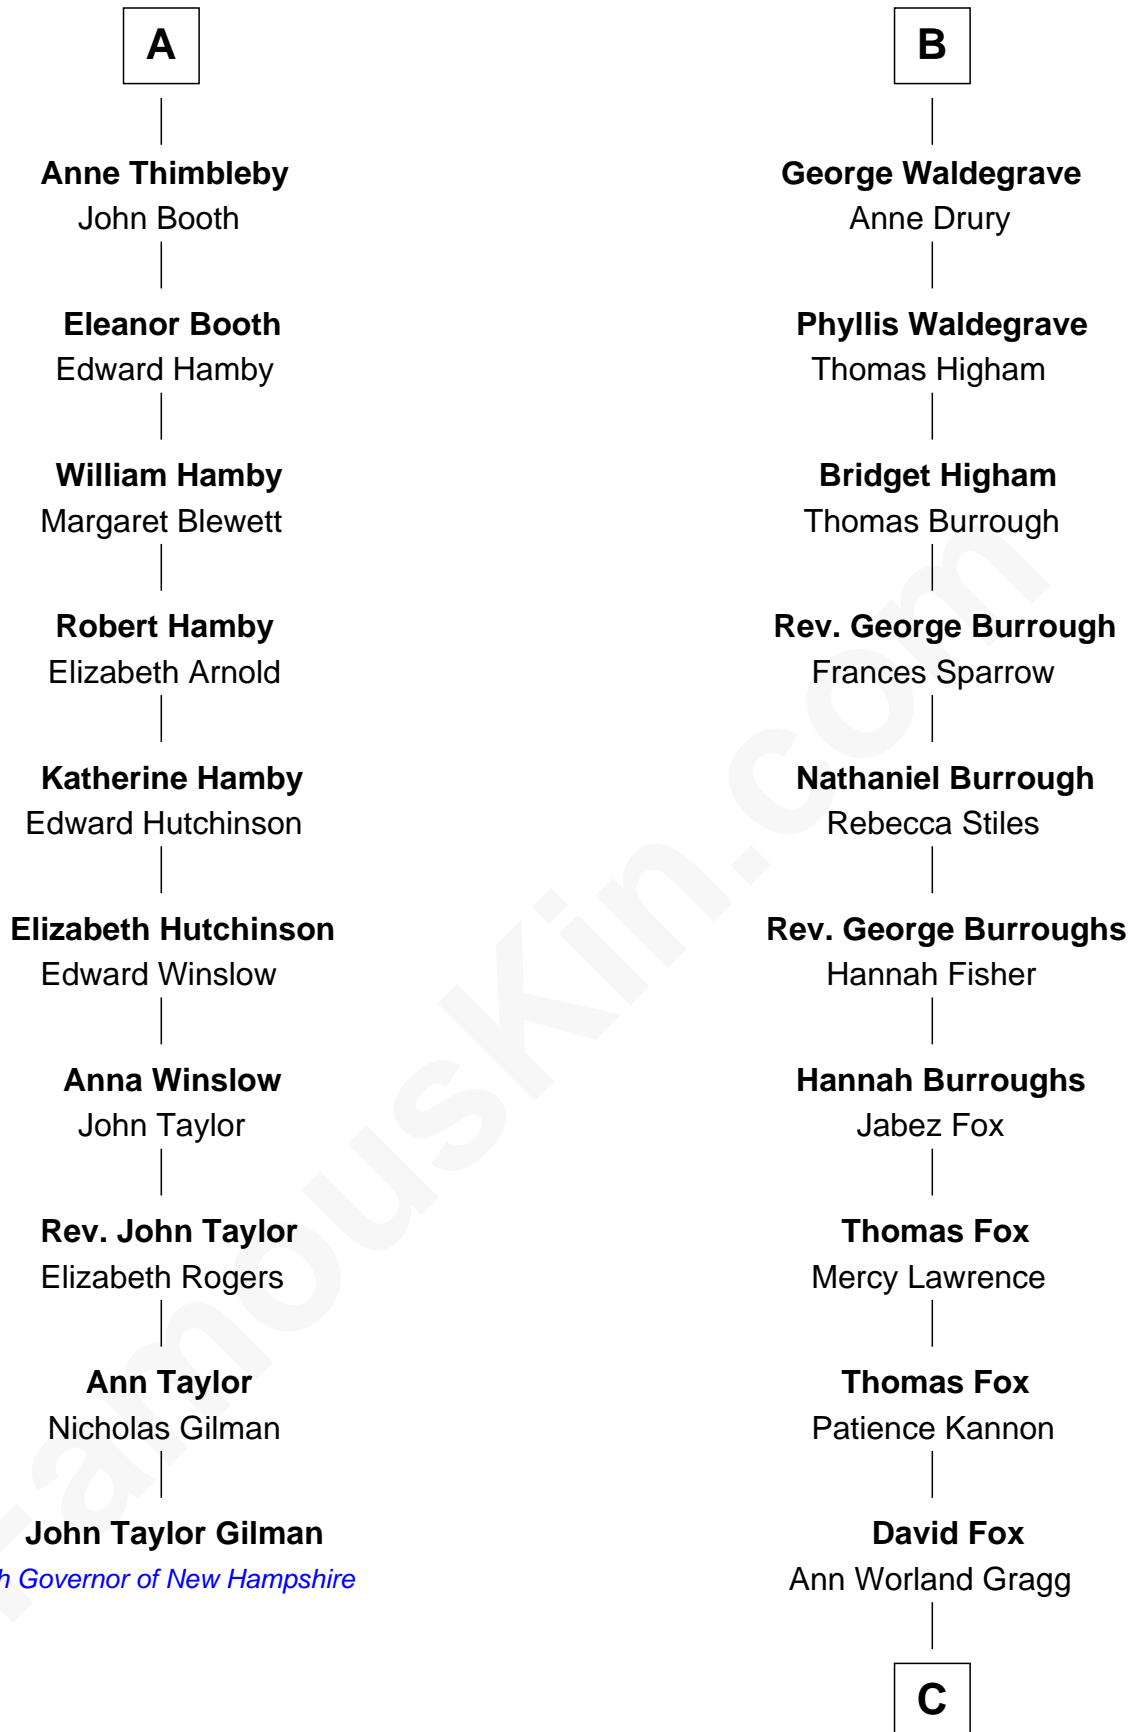

FamousKin.com Relationship Chart of

John Taylor Gilman

5th Governor of New Hampshire

16th cousin 5 times removed of

Bob Moore

Co-Founder, Bob's Red Mill

William de Ros
Maude de Vaux

Sir William de Ros
Margery de Badlesmere

Maud de Roos
John de Welles

Margery de Welles
Stephen le Scrope

Maude le Scrope
Sir Baldwin Freville

Margaret Freville
Sir Hugh Willoughby

Margery Willoughby
Sir Godfrey Hilton

Elizabeth Hilton
Richard Thimbleby

A

Agnes de Ros
Pain de Tibetot

Sir John de Tibetot
Margaret de Badlesmere

Sir Robert de Tibetot
Margaret Deincourt

Elizabeth de Tibetot
Sir Philip le Despencer

Margery Despencer
Sir Roger Wentworth

Henry Wentworth
Elizabeth Howard

Margery Wentworth
Sir William Waldegrave

B

C

—
Morris Fox

Sarah A. Smith

—
Violette Fox

Daniel Francis Learnard

—
Clinton Morris Learnard