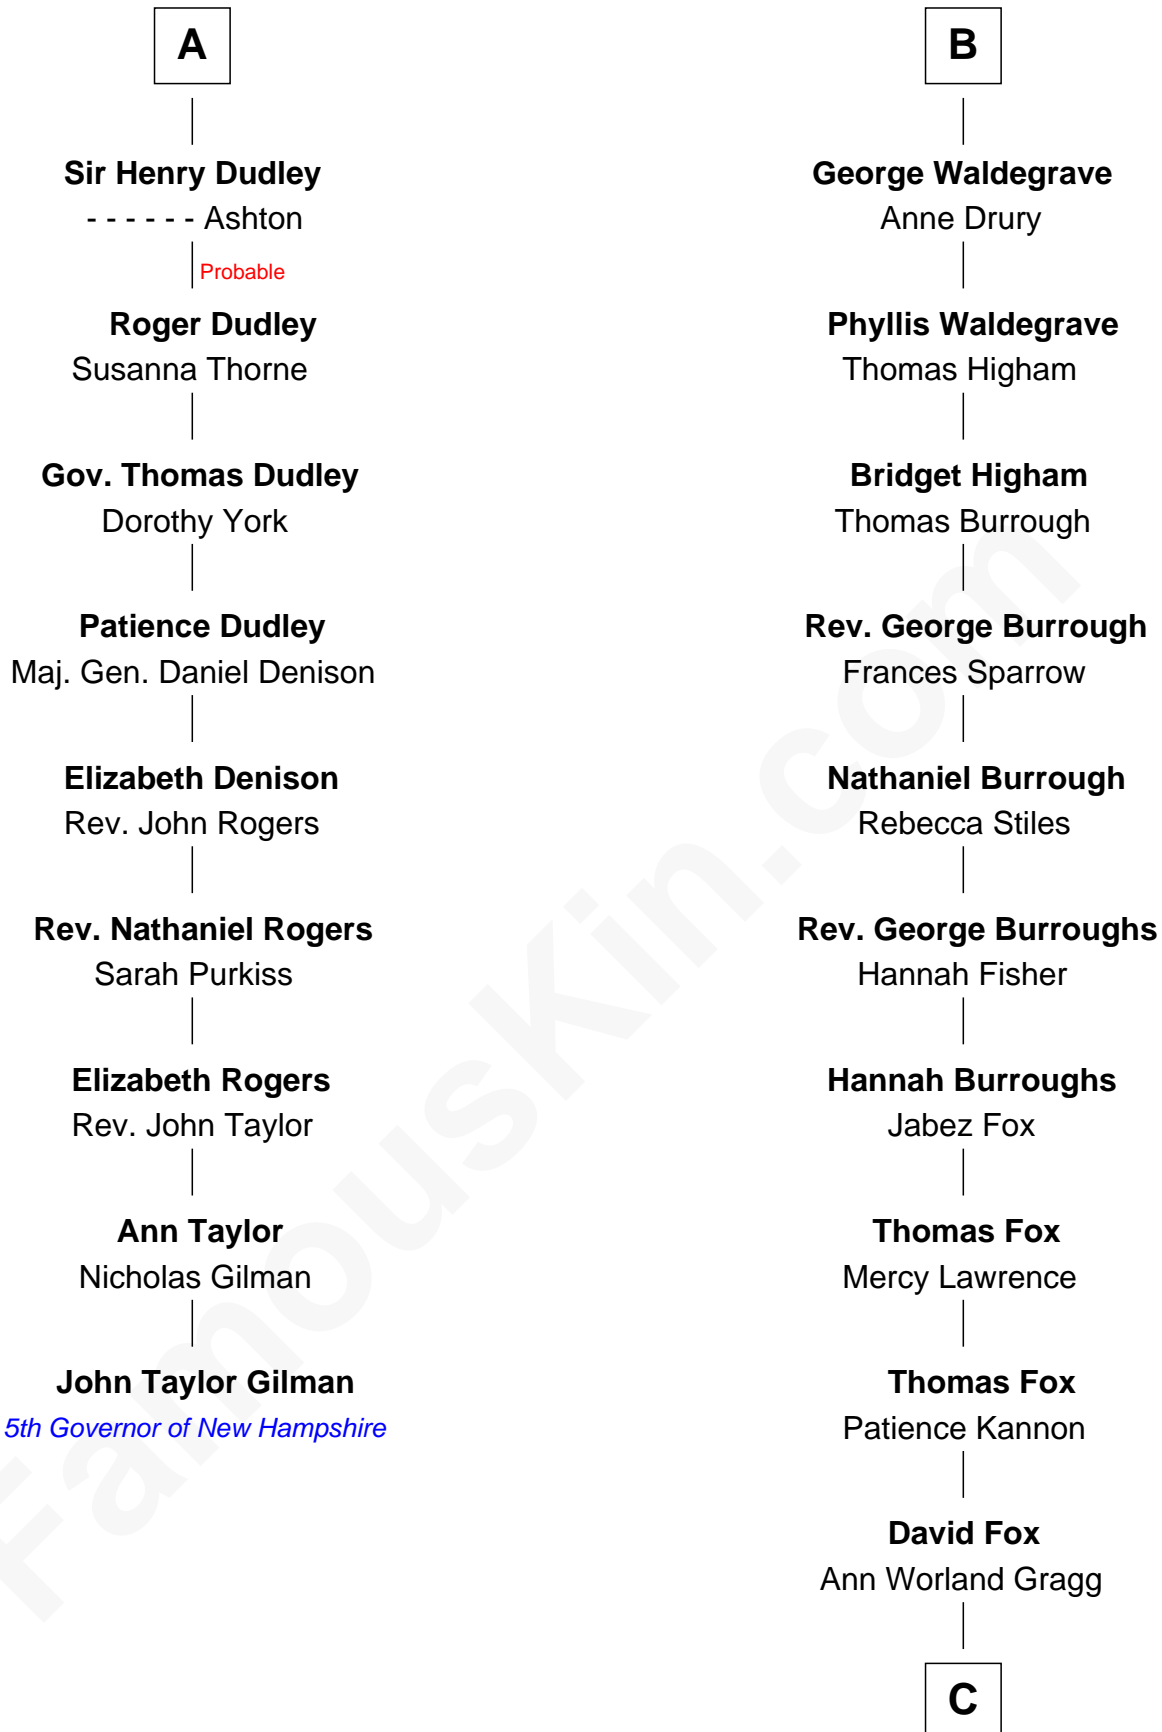

### John Taylor Gilman

5th Governor of New Hampshire

15th cousin 6 times removed of

**Bob Moore**

Co-Founder, Bob's Red Mill

**Eudo la Zouche**  
Milicent de Cantilupe

**Eve la Zouche**  
Sir Maurice de Berkeley

**Thomas de Berkeley**  
Katherine de Clyvedon

**Sir John Berkeley**  
Elizabeth Betteshorne

**Elizabeth Berkeley**  
Sir John Sutton

**Sir Edmund Sutton**  
Joyce Tiptoft

**Sir Edward Sutton**  
Cecily Willoughby

**Sir John Sutton**  
Cecily Grey

**A**

**Sir William la Zouche**  
Maud Lovel

**Milicent la Zouche**  
Sir William Deincourt

**Margaret Deincourt**  
Sir Robert de Tibetot

**Elizabeth de Tibetot**  
Sir Philip le Despencer

**Margery Despencer**  
Sir Roger Wentworth

**Henry Wentworth**  
Elizabeth Howard

**Margery Wentworth**  
Sir William Waldegrave

**B**

**C**

**Morris Fox**

Sarah A. Smith

**Violette Fox**