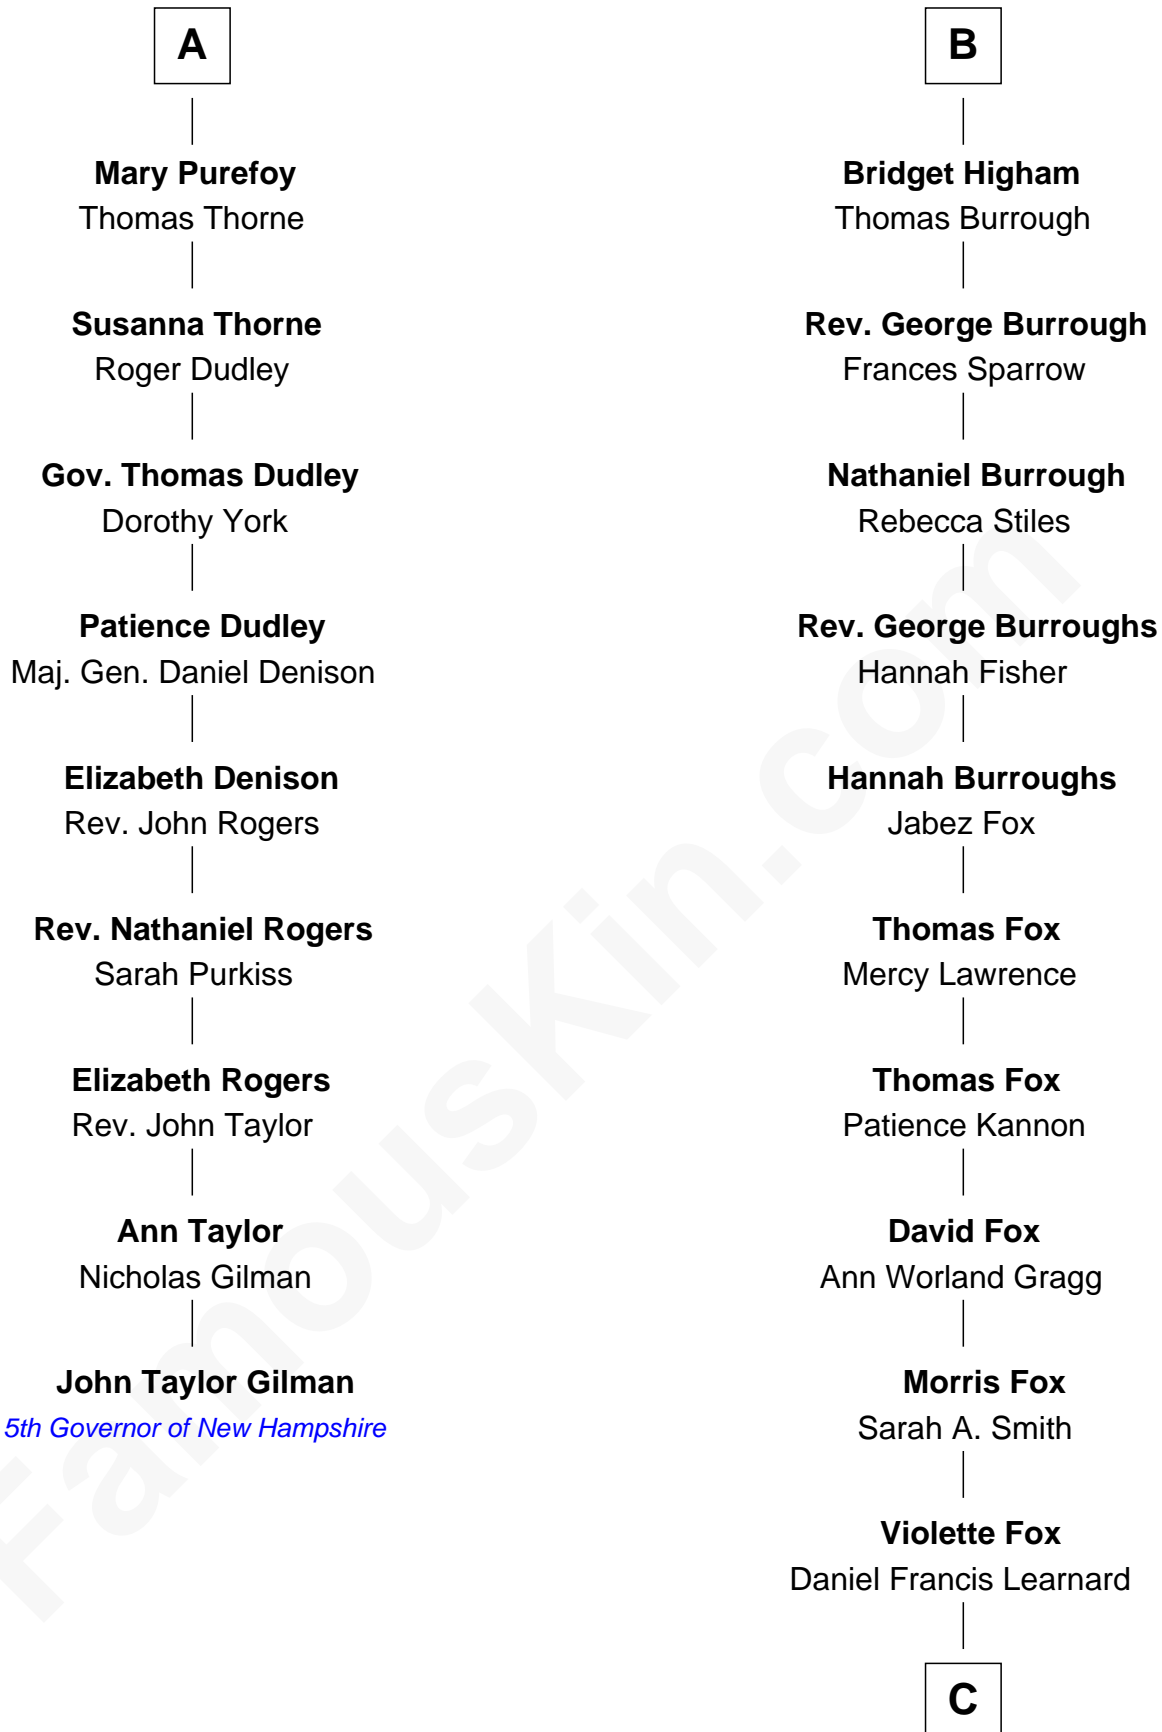

### John Taylor Gilman

5th Governor of New Hampshire

15th cousin 4 times removed of

**Bob Moore**

Co-Founder, Bob's Red Mill

**Sir John Howard**

Alice de Bois

**Joan Howard**  
Sir Peter de Brewes

**Beatrice Brewes**  
Sir Hugh Shirley

**Sir Ralph Shirley**  
Joan Basset

**Beatrice Shirley**  
John Brome

**Isabel Brome**  
John Denton

**Alice Denton**  
Nicholas Purefoy

**Edward Purefoy**  
Anne Fettiplace

**A**

**Sir Robert Howard**  
Margaret de Scales

**Sir John Howard**  
Alice Tendring

**Henry Howard**  
Mary Hussey

**Elizabeth Howard**  
Henry Wentworth

**Margery Wentworth**  
Sir William Waldegrave

**George Waldegrave**  
Anne Drury

**Phyllis Waldegrave**  
Thomas Higham

**B**

**C**

Clinton Morris Learnard

Gertrude Maud Yost

Doris Dell Learnard

Kenneth Earl Moore

**Bob Moore**