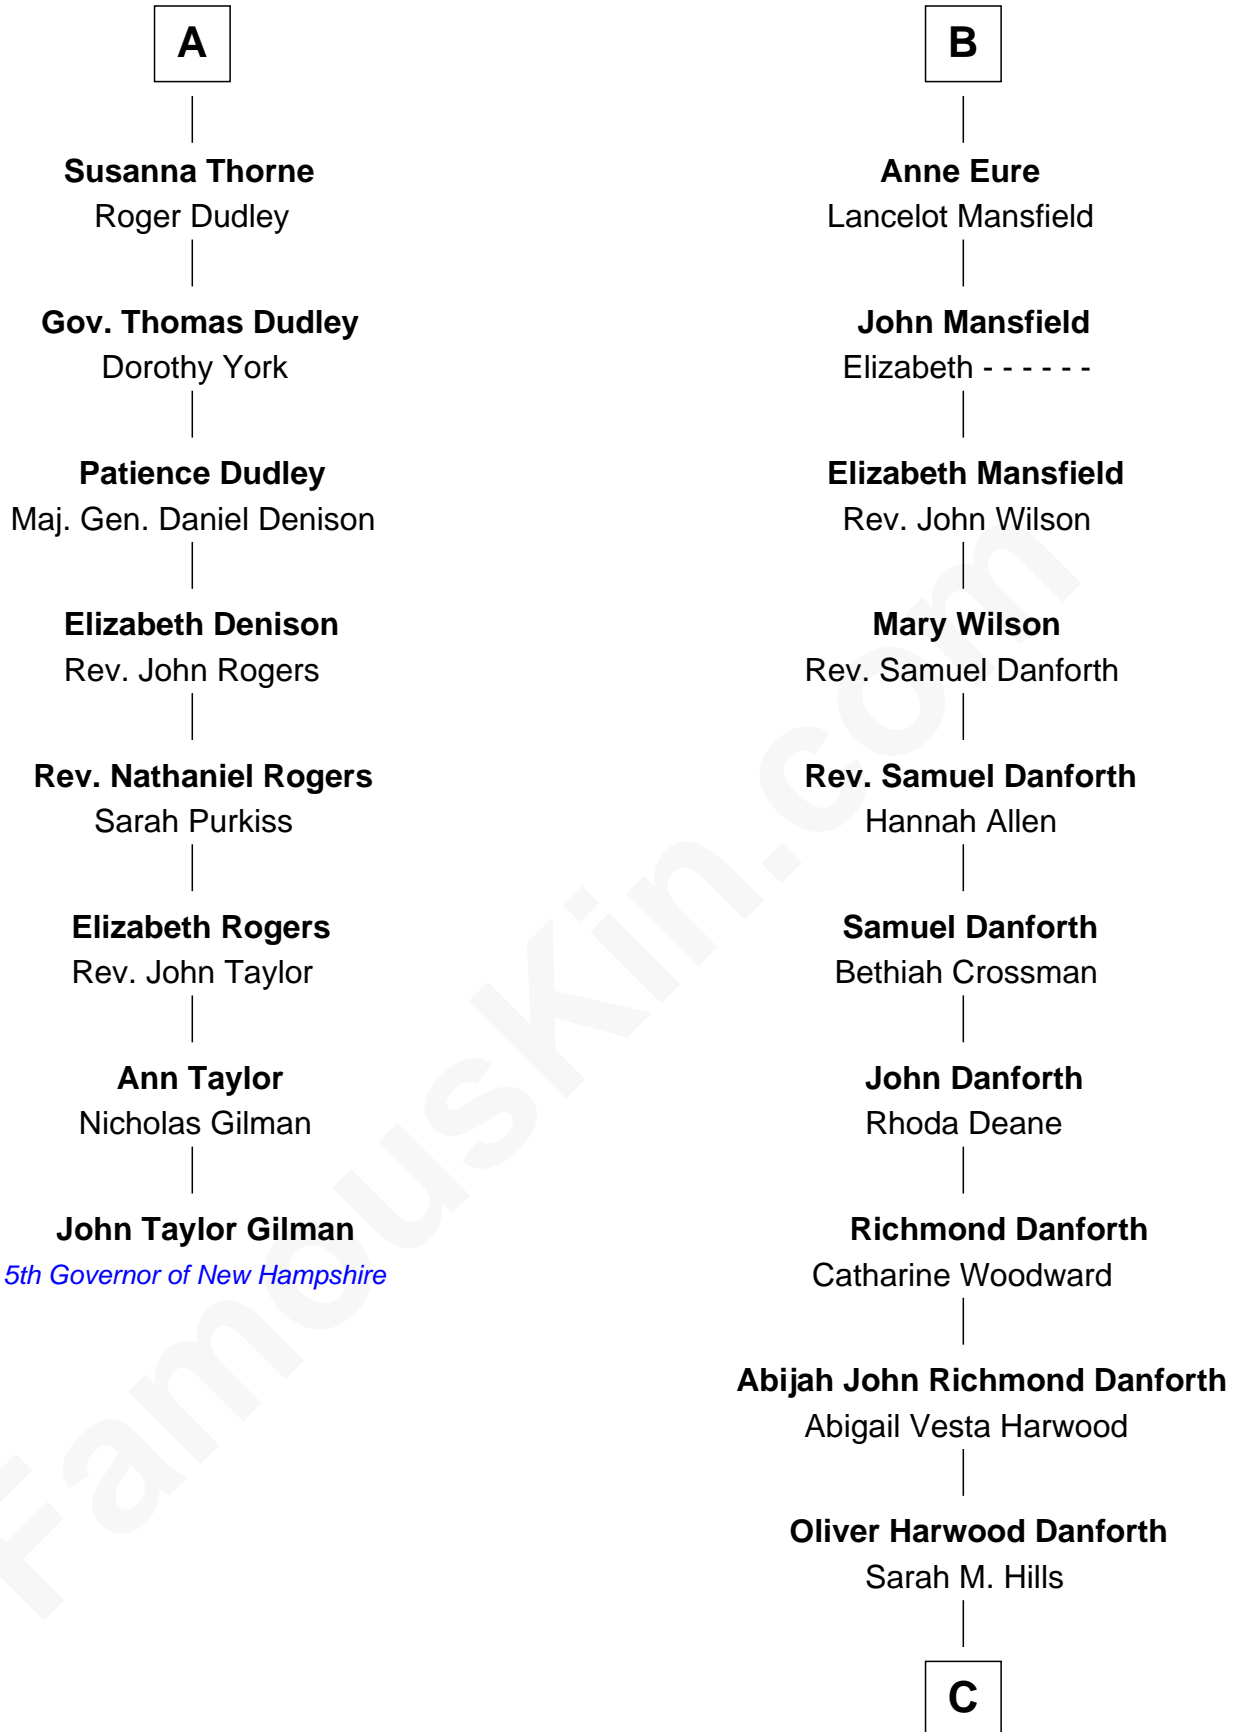

FamousKin.com

Relationship Chart of

John Taylor Gilman

5th Governor of New Hampshire

14th cousin 6 times removed of

Zach Snyder
Filmmaker

Sir John Grey
Avice Marmion

C

—
Jennie Minerva Danforth

John Batchelder Manley

—
Helen Danforth Manley

Dr. Edgar Earl Reeves

—
Marsha Manley Reeves

Charles Edward Snyder

—
Zach Snyder

Filmmaker