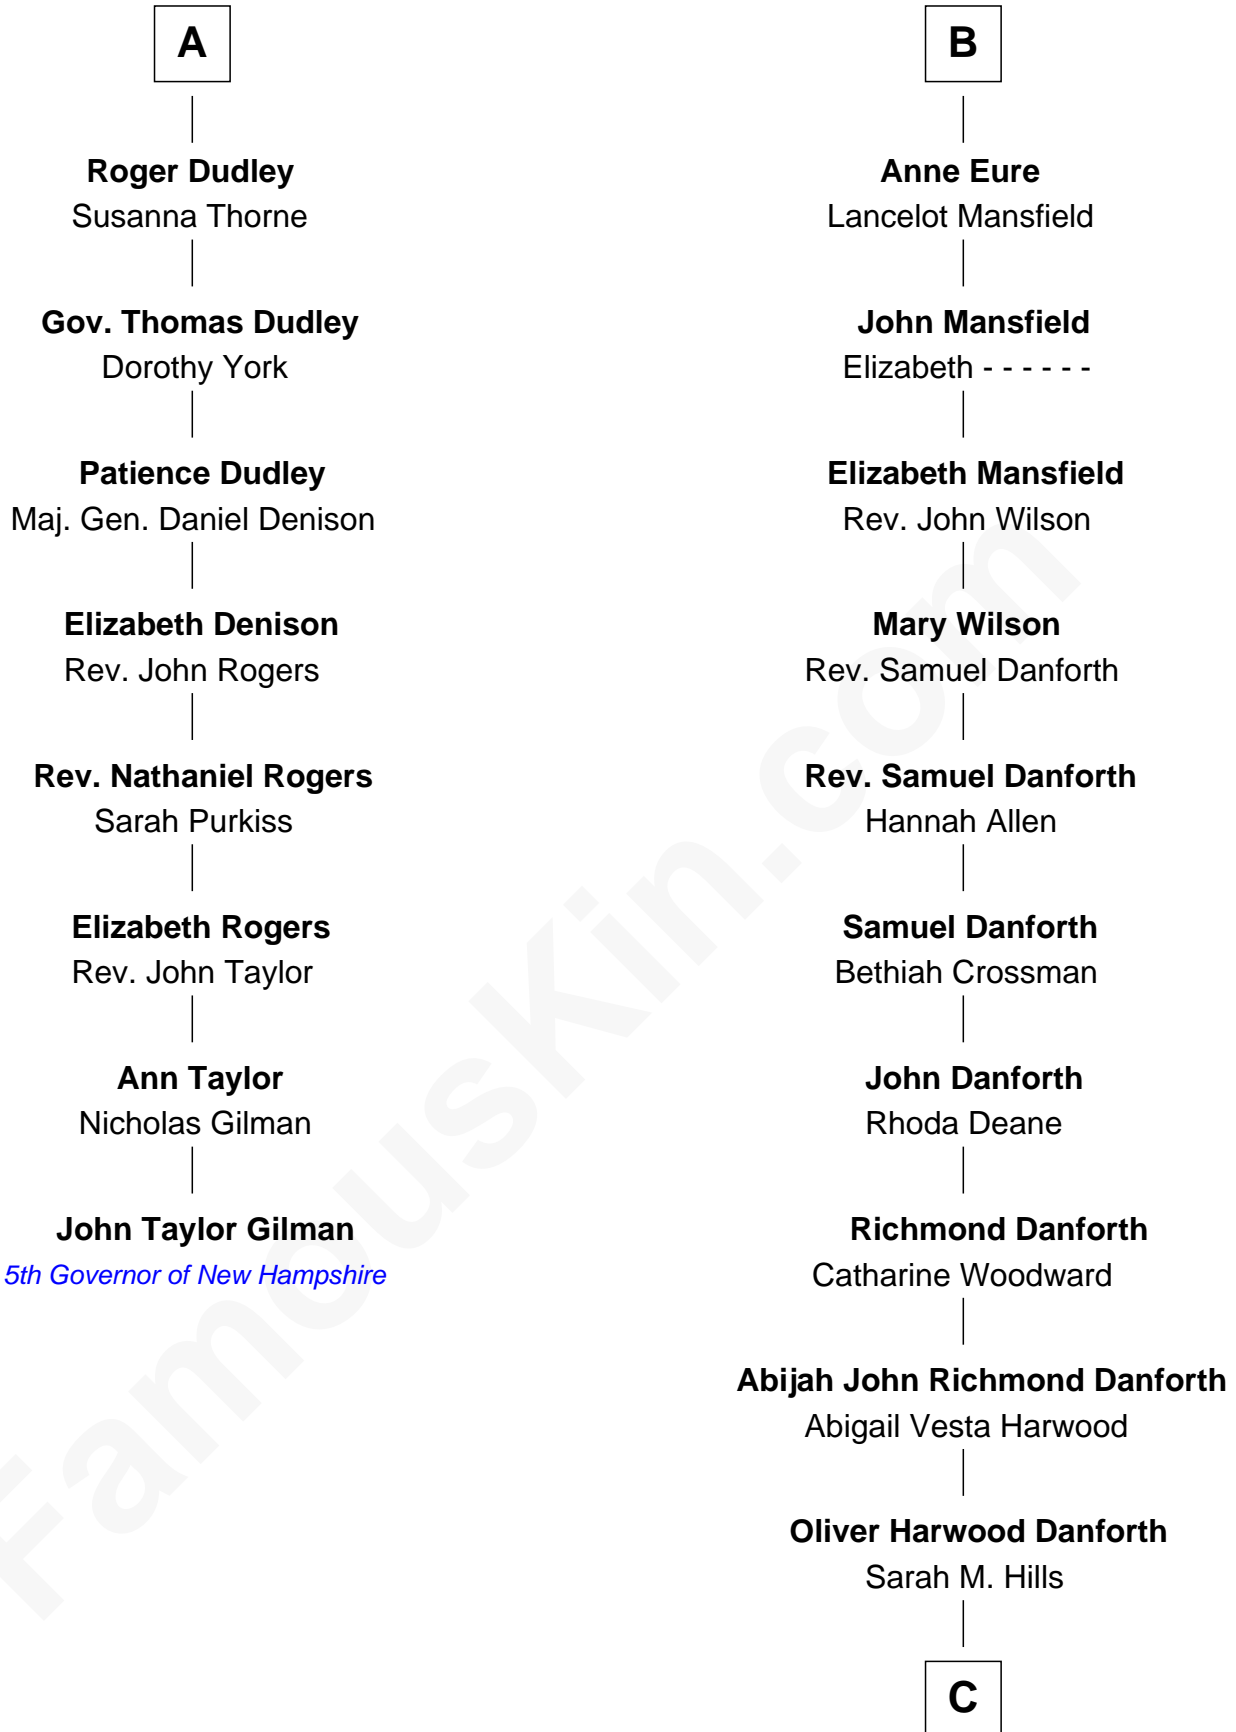

# FamousKin.com Relationship Chart of

**John Taylor Gilman**

5th Governor of New Hampshire

14th cousin 6 times removed of

**Zach Snyder**

Filmmaker

**Sir Philip le Despencer**

Elizabeth - - - - -

**Sir Philip le Despencer**

Elizabeth de Tibetot

**Margery Despencer**

Sir Roger Wentworth

**Agnes Wentworth**

Sir Robert Constable

**Margaret Constable**

Sir William Eure

**Sir Ralph Eure**

Muriel Hastings

**Sir William Eure**

Elizabeth Willoughby

**Sir Ralph Eure**

Margery Bowes

**B**

**C**

**Jennie Minerva Danforth**

John Batchelder Manley

**Helen Danforth Manley**

Dr. Edgar Earl Reeves

**Marsha Manley Reeves**

Charles Edward Snyder

**Zach Snyder**

*Filmmaker*