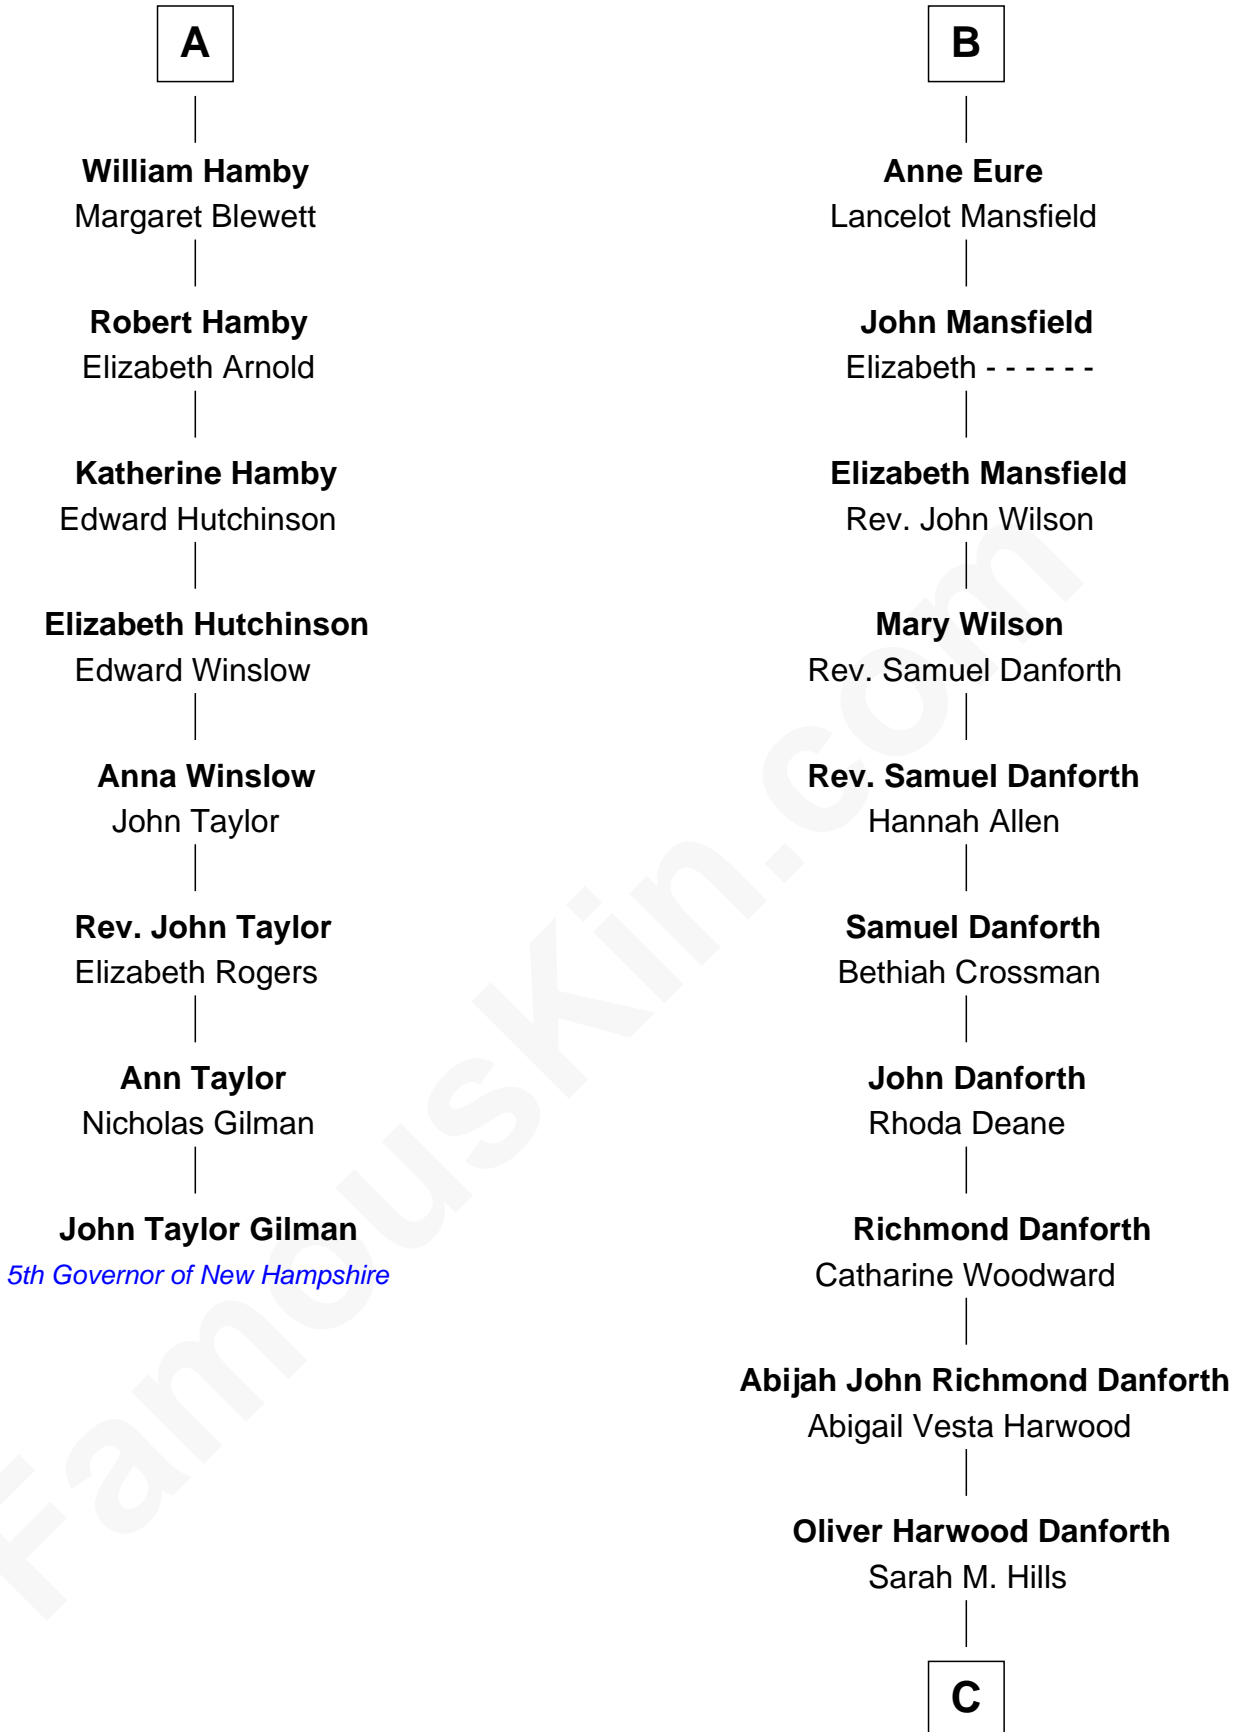

FamousKin.com Relationship Chart of

John Taylor Gilman

5th Governor of New Hampshire

14th cousin 6 times removed of

Zach Snyder

Filmmaker

John de Welles

Maud de Roos