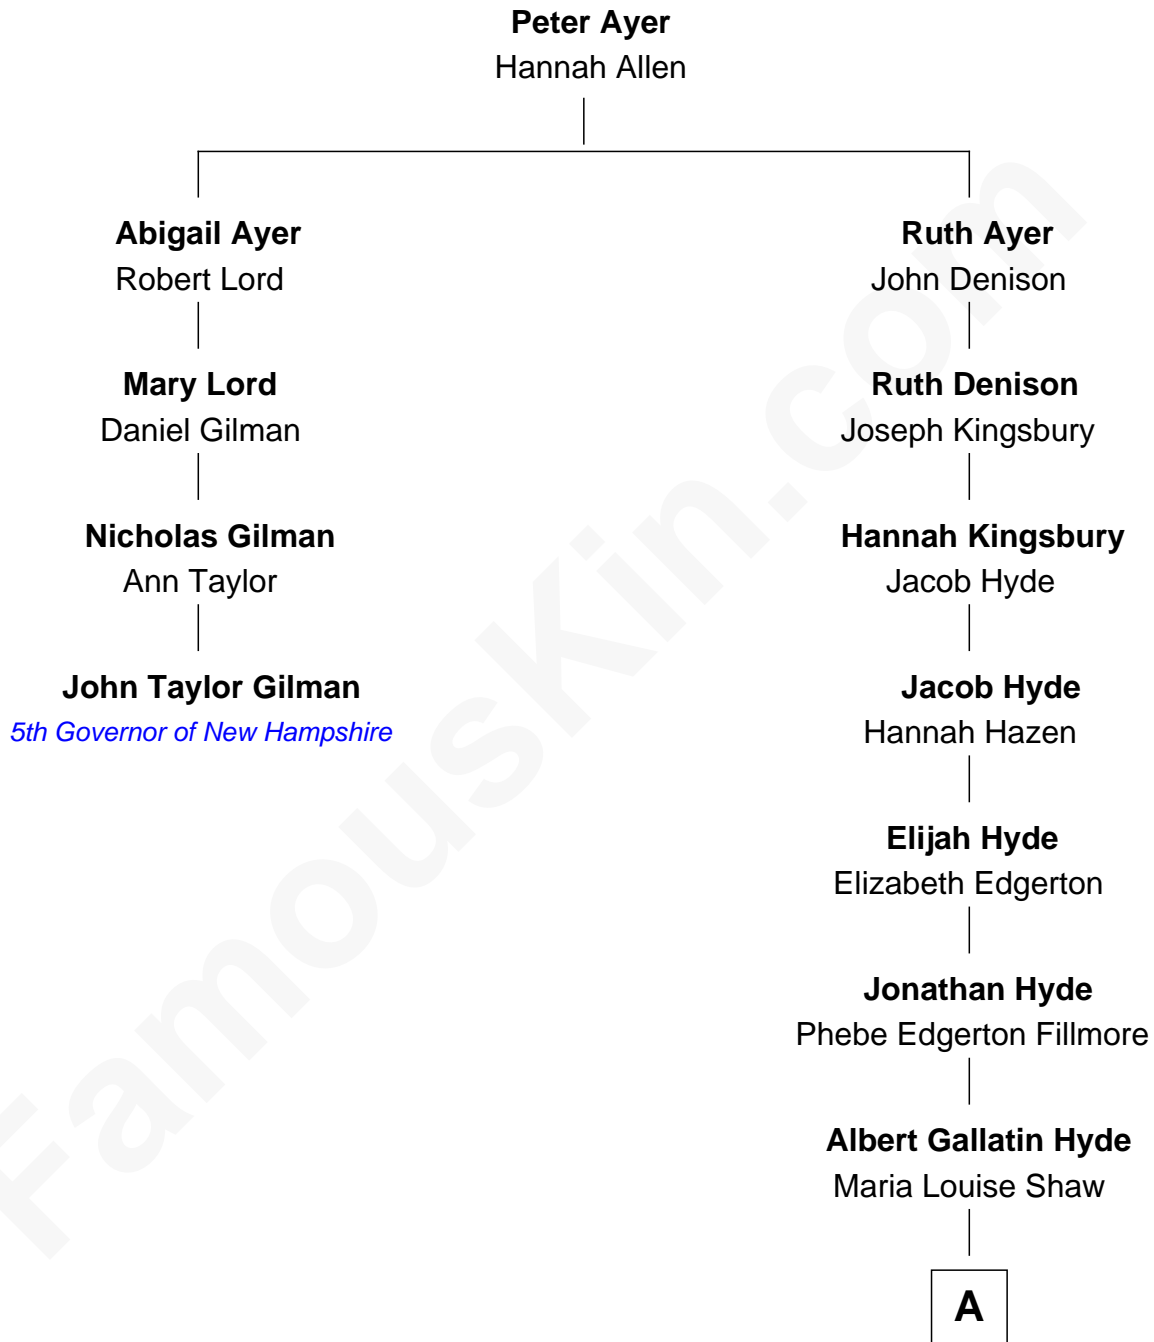

FamousKin.com Relationship Chart of

John Taylor Gilman

5th Governor of New Hampshire

3rd cousin 7 times removed of

Glenn Close

Movie, Television, and Stage Actress

A

|
Seymour Jairus Hyde

Elizabeth Sill Worrall

|
Elizabeth Hyde

Charles Arthur Moore

|
Elizabeth Mary H. Moore

Dr. William Taliaferro Close

|
Glenn Close

Movie, Television, and Stage Actress